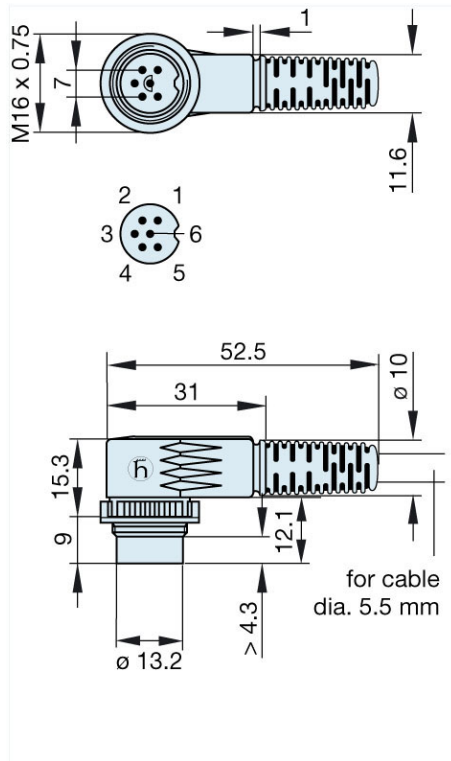

HIRSCHMANN

A BELDEN BRAND

Industrial Connecting Solutions: Circular Connectors: Audio/Video Connectors: DIN EN 60 130-09 Connectors (MAS/MAK series): with locking screw: Angled plugs: MAWI 6100 grau/grey
<https://www.e-catalog.beldensolutions.com:443/link/57078-24228-256281-256282-24384-24391-24394-34581/en/conf/ui/state>

Picture

Drawing

Belden Deutschland GmbH
Im Gewerbepark 2
58579 Schalksmühle
Germany
Phone: +49 7127/14-1806
E-Mail: icos-sales@belden.com

The information published in the websites has been compiled as carefully as possible. It is subject to alteration without notice in technical as well as in price-related/commercial respect. The complete information and data were available on user documentation. Mandatory information can only be obtained by a concrete query.