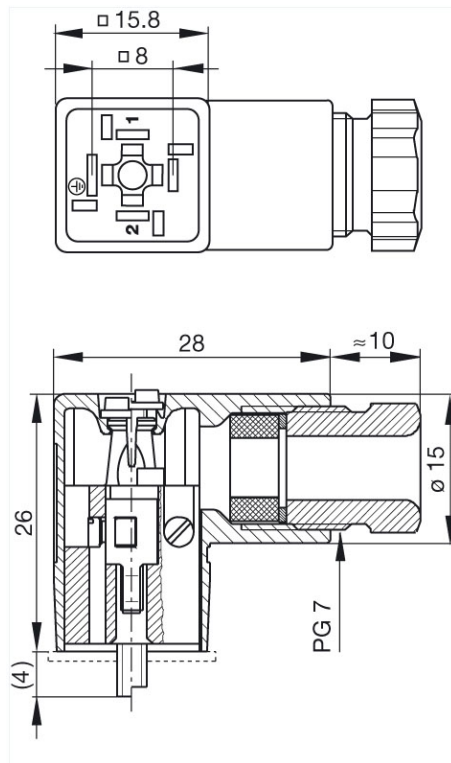

Picture
Drawing

Belden Deutschland GmbH
Im Gewerbepark 2
58579 Schalksmühle
Germany
Phone: +49 7127/14-1806
E-Mail: icos-sales@belden.com

The information published in the websites has been compiled as carefully as possible. It is subject to alteration without notice in technical as well as in price-related/commercial respect. The complete information and data were available on user documentation. Mandatory information can only be obtained by a concrete query.