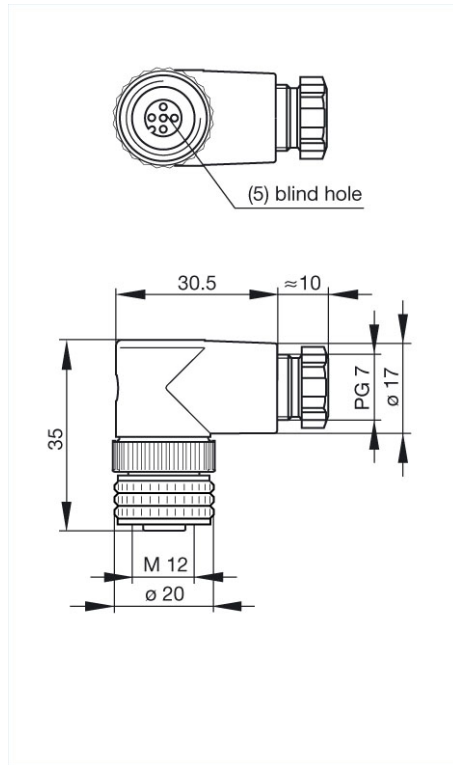

HIRSCHMANN

A BELDEN BRAND

Industrial Connecting Solutions: Circular Connectors: M8 - M12 Connectors: M12 Connectors: M12 Circular connector (M12 E-Series)-with screw locking: Angled cable socket, self-assembled: ELWIKA 4012

PG7 schwarz/black

<http://e-catalog.hirschmann.com/link/57078-24228-256281-256292-256304-24445-24446-24262-36387/en/conf/ui/state>

Picture

Drawing

Belden Deutschland GmbH

Im Gewerbepark 2
58579 Schalksmühle
Germany
Phone: +49 7127/14-1806
E-Mail: icos-sales@belden.com

The information published in the websites has been compiled as carefully as possible. It is subject to alteration without notice in technical as well as in price-related/commercial respect. The complete information and data were available on user documentation. Mandatory information can only be obtained by a concrete query.