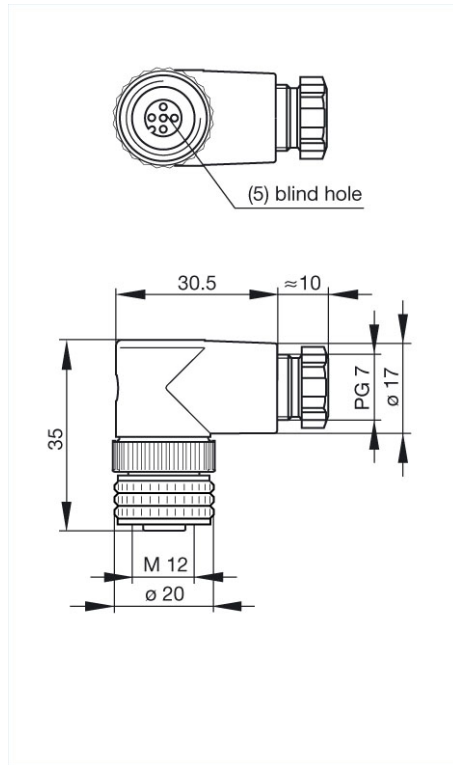

HIRSCHMANN

A BELDEN BRAND

Industrial Connecting Solutions: Circular Connectors: M8 - M12 Connectors: M12 Connectors: M12 Circular connector (M12 E-Series)-with screw locking: Angled cable socket, self-assembled: ELWIKA 4012

PG7 schwarz/black

<http://www.e-catalog.beldensolutions.com/link/57078-24228-256281-256292-256304-24445-24446-24262-36387/en/conf/ui/state>

Picture

Drawing

Belden Deutschland GmbH

Im Gewerbepark 2
58579 Schalksmühle
Germany
Phone: +49 7127/14-1806
E-Mail: icos-sales@belden.com

The information published in the websites has been compiled as carefully as possible. It is subject to alteration without notice in technical as well as in price-related/commercial respect. The complete information and data were available on user documentation. Mandatory information can only be obtained by a concrete query.