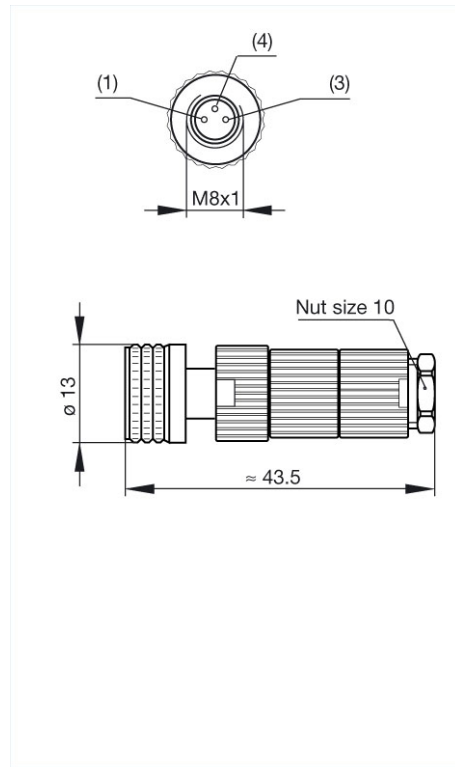

Picture
Drawing

Belden Deutschland GmbH
Im Gewerbepark 2
58579 Schalksmühle
Germany
Phone: +49 7127/14-1806
E-Mail: icos-sales@belden.com

The information published in the websites has been compiled as carefully as possible. It is subject to alteration without notice in technical as well as in price-related/commercial respect. The complete information and data were available on user documentation. Mandatory information can only be obtained by a concrete query.