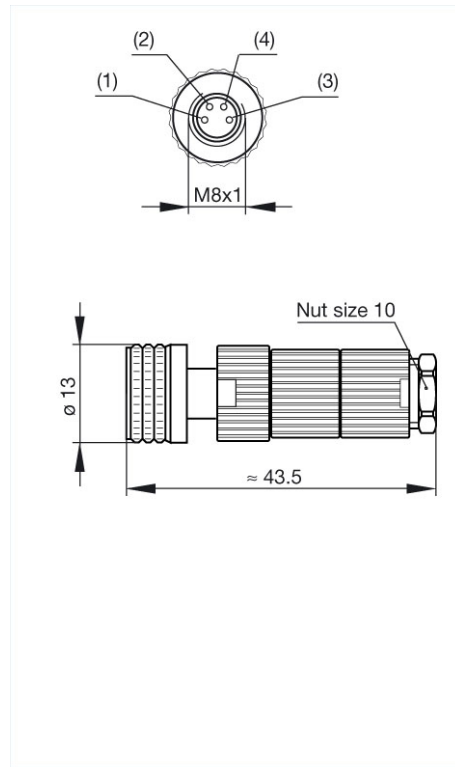

Picture
Drawing

Belden Deutschland GmbH
Im Gewerbepark 2
58579 Schalksmühle
Germany
Phone: +49 7127/14-1806
E-Mail: icos-sales@belden.com

The information published in the websites has been compiled as carefully as possible. It is subject to alteration without notice in technical as well as in price-related/commercial respect. The complete information and data were available on user documentation. Mandatory information can only be obtained by a concrete query.