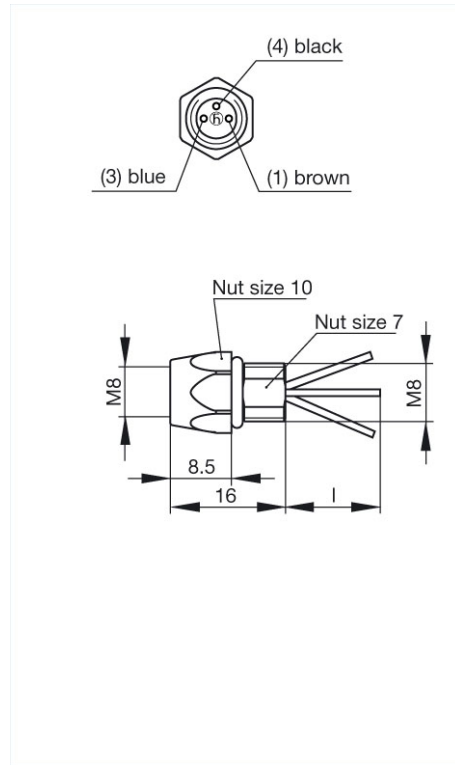

<http://www.e-catalog.beldensolutions.com/link/57078-24228-62529-24238-24243-24248-37241/en/conf/ui/state>

Name	ELKE 3308 V FM 8 05
	
	Front-mounting appliance socket with stranded wire, screw locking, M8 x 0.5 mounting thread, metal casing, O-ring included
<b>Delivery informations</b>	
Availability	no longer available
<b>Product description</b>	
Description	Front-mounting appliance socket with stranded wire, screw locking, M8 x 0.5 mounting thread, metal casing, O-ring included
Type	ELKE 3308 V FM 8 05
Order No.	933 383-100
Type of contact	female
Number of contacts	3
Cable material	PVC
Cable length	0.5 m
Conductor size	0.25 mm <sup>2</sup>
Standard	IEC 61076-2-101 (Ed. 1)/ IEC 60947-5-2
Housing Color	metallic
<b>Technical data</b>	
Wire stranding	14 x 0.15 mm
Rated voltage	AC/DC 60 V
Rated current	3 A
<b>Material</b>	
Contact material	Cu Zn
Contact surface material	Au
Contact bearer material	PA black
Housing material	Cu Zn/Ni
O-Ring	NBR
<b>Environmental conditions</b>	
Protection class (IEC 60529)	IP 68
Pollution severity	3
Temperature range	-25 °C to +90 °C
<b>Inflammability class</b>	
Contact bearer	94 V-2
<b>Approvals</b>	
UL	UL
<b>Packing unit</b>	
Packaging unit	100 pieces
<b>Scope of delivery and accessories</b>	
Accessories to order separately	fastening nut ELST M M8, order no. 734 032-001

# HIRSCHMANN

A BELDEN BRAND

Industrial Connecting Solutions:Archive - Industrial Connectors:Circular connectors E-series M8 (Archive):with screw locking:Appliance socket and appliance connector for front panel mounting:ELKE 3308 V FM 8 05

<http://www.e-catalog.beldensolutions.com/link/57078-24228-62529-24238-24243-24248-37241/en/conf/uistate>

Picture

Drawing