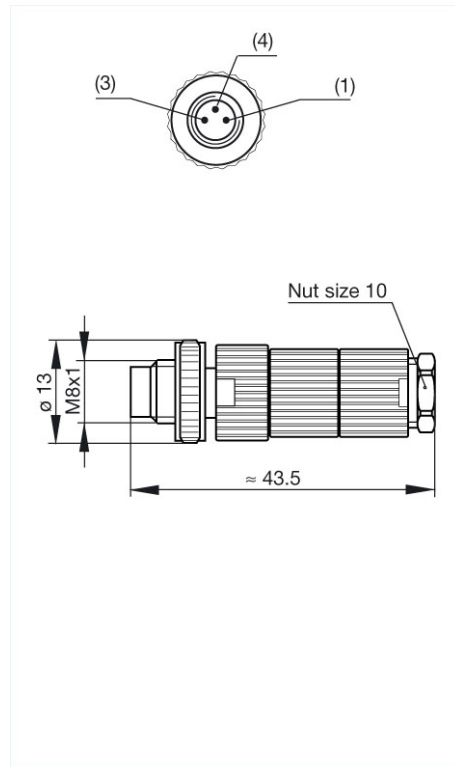

Picture
Drawing

Belden Deutschland GmbH
Im Gewerbepark 2
58579 Schalksmühle
Germany
Phone: +49 7127/14-1806
E-Mail: icos-sales@belden.com

The information published in the websites has been compiled as carefully as possible. It is subject to alteration without notice in technical as well as in price-related/commercial respect. The complete information and data were available on user documentation. Mandatory information can only be obtained by a concrete query.