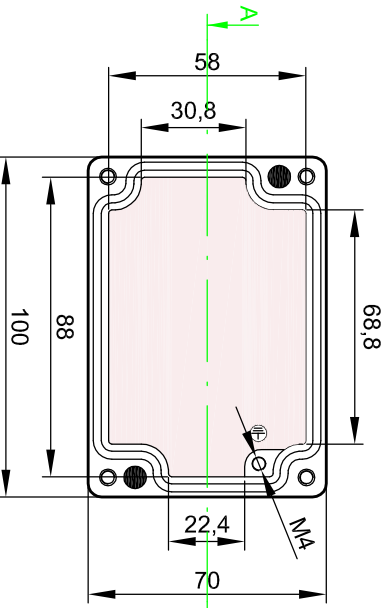

Section/Sezione B-B

Section/Sezione A-A

Section/Sezione C-C

Side/Lato B

Side/Lato D

Side/Lato A

Cover/Coperchio

Side/Lato C

Bottom part of box 8100.8002 and on a screw M4x16

Cover part of box 8100.8002 and on a screw M4x16

Scala 1:1

Mod.	Dat.	Name
19.06.2013		E.L.

Mod.	Dat.	Name
19.06.2013		E.L.

Mod.	Dat.	Name
19.06.2013		E.L.

S-8100 series, aluminum enclosures  
100x70x45 STD-Grey RAL 7001  
Cassette in alluminio, serie S-8100  
100x70x45 STD-Grigio RAL 7001

8100.8002.0

Mod. 10.07.04

Scala 1:2 (1:1)