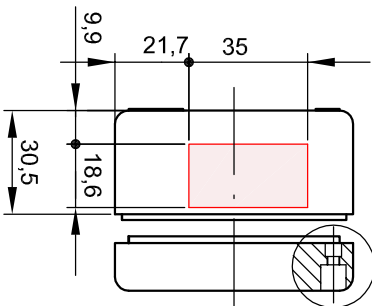

Section/Sezione B-B

Section/Sezione A-A

Section/Sezione C-C

Side/Lato B

Side/Lato D

Side/Lato A

Cover/Coperchio

Side/Lato C

Bottom part of box 8100.8002 and on a screw M4x16

Cover part of box 8100.8002 and on a screw M4x16

Scala 1:1

Mod.	Dat.	Name
19.06.2013		E.L.

Mod.	Dat.	Name
19.06.2013		E.L.

Mod.	Dat.	Name
19.06.2013		E.L.

S-8100 series, aluminum enclosures  
100x70x45 STD-Grey RAL 7001  
Cassette in alluminio, serie S-8100  
100x70x45 STD-Grigio RAL 7001

8100.8002.0

Mod. 10.07.04

Scala 1:2 (1:1)