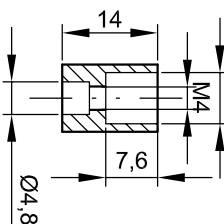

Section/Sezione B-B

Section/Sezione A-A

Section/Sezione C-C

Side/Lato B

Side/Lato D

Side/Lato A

Cover/Coperchio

Side/Lato C

Bottom part of box 8100.8002 and on a screw M4x16

Cover part of box 8100.8002 and on a screw M4x16

Scala 1:1

Mod.	Dat.	Name
19.06.2013		E.L.

Mod.	Dat.	Name
19.06.2013		E.L.

Mod.	Dat.	Name
19.06.2013		E.L.

S-8100 series, aluminum enclosures  
100x70x45 STD-Grey RAL 7001  
Cassette in alluminio, serie S-8100  
100x70x45 STD-Grigio RAL 7001

8100.8002.0

Mod. 10.07.04

Scala 1:2 (1:1)