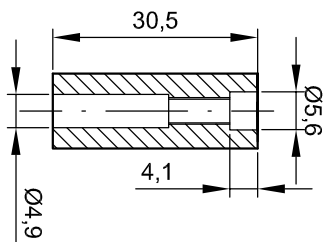

Section/Sezione B-B

Section/Sezione A-A

Section/Sezione C-C

Side/Lato B

Side/Lato D

Side/Lato A

Cover/Coperchio

Side/Lato C

Bottom part of box 8100.8002 and on a screw M4x16

Cover part of box 8100.8002 and on a screw M4x16

Scala 1:1

Mod.	Dat.	Name
19.06.2013		E.L.

Mod.	Dat.	Name
19.06.2013		E.L.

Mod.	Dat.	Name
19.06.2013		E.L.

S-8100 series, aluminum enclosures  
100x70x45 STD-Grey RAL 7001  
Cassette in alluminio, serie S-8100  
100x70x45 STD-Grigio RAL 7001

8100.8002.0

Mod. 10.07.04

Scala 1:2 (1:1)