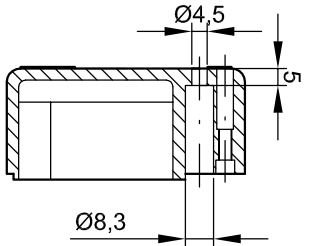

Section/Sezione B-B

Section/Sezione A-A

Section/Sezione C-C

Side/Lato B

Side/Lato D

Side/Lato A

Cover/Coperchio

Side/Lato C

Bottom part of box 8100.8002 and on a screw M4x16

Cover part of box 8100.8002 and on a screw M4x16

Scala 1:1

Mod.	Dat.	Name
19.06.2013		E.L.

Mod.	Dat.	Name
19.06.2013		E.L.

Mod.	Dat.	Name
19.06.2013		E.L.

S-8100 series, aluminum enclosures  
100x70x45 STD-Grey RAL 7001  
Cassette in alluminio, serie S-8100  
100x70x45 STD-Grigio RAL 7001