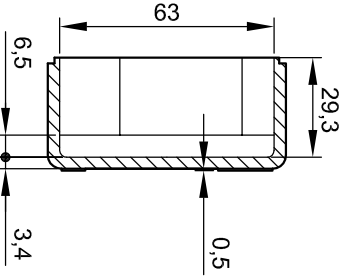

Section/Sezione B-B

Section/Sezione A-A

Section/Sezione C-C

Side/Lato B

Side/Lato D

Side/Lato A

Cover/Coperchio

Side/Lato C

Bottom part of box 8100.8002 and on a screw M4x16

Cover part of box 8100.8002 and on a screw M4x16

Scala 1:1

Mod.	Dat.	Name
19.06.2013		E.L.

Mod.	Dat.	Name
19.06.2013		E.L.

Mod.	Dat.	Name
19.06.2013		E.L.

S-8100 series, aluminum enclosures  
100x70x45 STD-Grey RAL 7001  
Cassette in alluminio, serie S-8100  
100x70x45 STD-Grigio RAL 7001