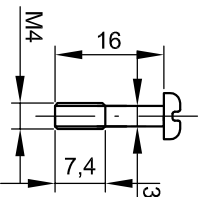

Section/Sezione B-B

Section/Sezione A-A

Section/Sezione C-C

Side/Lato B

Side/Lato D

Side/Lato A

Cover/Coperchio

Side/Lato C

Bottom part of box 8100.8002 and on a screw M4x16

Cover part of box 8100.8002 and on a screw M4x16

Scala 1:1

Mod.	Dat.	Name
19.06.2013		E.L.

Mod.	Dat.	Name
19.06.2013		E.L.

Mod.	Dat.	Name
19.06.2013		E.L.

S-8100 series, aluminum enclosures  
100x70x45 STD-Grey RAL 7001  
Cassette in alluminio, serie S-8100  
100x70x45 STD-Grigio RAL 7001