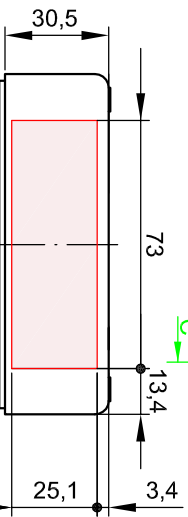

Section/Sezione B-B

Section/Sezione A-A

Section/Sezione C-C

Side/Lato B

Side/Lato D

Side/Lato A

Cover/Coperchio

Side/Lato C

Bottom part of box 8100.8002 and on a screw M4x16

Cover part of box 8100.8002 and on a screw M4x16

Scala 1:1

Mod.	Dat.	Name
19.06.2013		E.L.

Mod.	Dat.	Name
19.06.2013		E.L.

Mod.	Dat.	Name
19.06.2013		E.L.

S-8100 series, aluminum enclosures  
100x70x45 STD-Grey RAL 7001  
Cassette in alluminio, serie S-8100  
100x70x45 STD-Grigio RAL 7001

8100.8002.0

Mod. 10.07.04

Scala 1:2 (1:1)