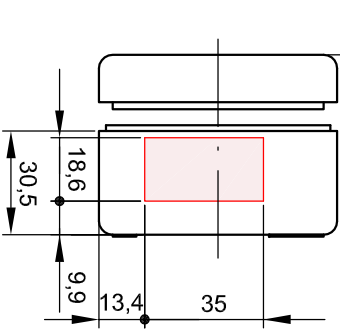

Section/Sezione B-B

Section/Sezione A-A

Section/Sezione C-C

Side/Lato B

Side/Lato D

Side/Lato A

Cover/Coperchio

Side/Lato C

Bottom part of box 8100.8002 and on a screw M4x16

Cover part of box 8100.8002 and on a screw M4x16

Scala 1:1

Mod.	Dat.	Name
19.06.2013		E.L.

Mod.	Dat.	Name
19.06.2013		E.L.

Mod.	Dat.	Name
19.06.2013		E.L.

S-8100 series, aluminum enclosures  
100x70x45 STD-Grey RAL 7001  
Cassette in alluminio, serie S-8100  
100x70x45 STD-Grigio RAL 7001

8100.8002.0

Mod. 10.07.04

Scala 1:2 (1:1)