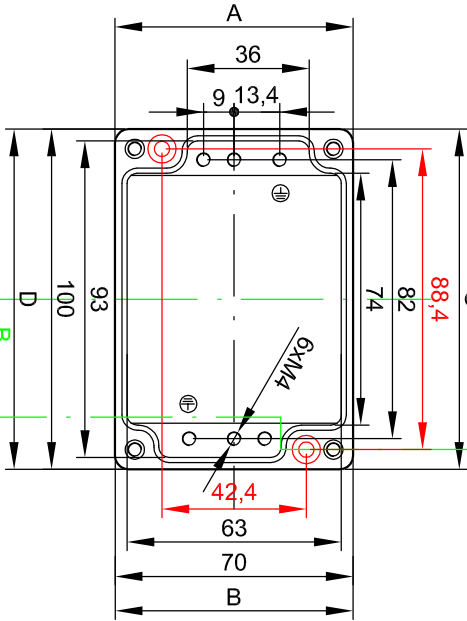

Section/Sezione B-B

Section/Sezione A-A

Section/Sezione C-C

Side/Lato B

Side/Lato D

Side/Lato A

Cover/Coperchio

Side/Lato C

Bottom part of box 8100.8002 and on a screw M4x16

Cover part of box 8100.8002 and on a screw M4x16

Scala 1:1

Mod.	Dat.	Name
19.06.2013		E.L.

Mod.	Dat.	Name
19.06.2013		E.L.

Mod.	Dat.	Name
19.06.2013		E.L.

S-8100 series, aluminum enclosures  
100x70x45 STD-Grey RAL 7001  
Cassette in alluminio, serie S-8100  
100x70x45 STD-Grigio RAL 7001

8100.8002.0

Mod. 10.07.04

Scala 1:2 (1:1)