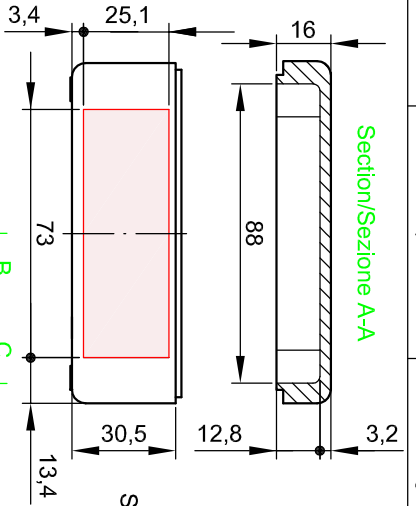

Section/Sezione B-B

Section/Sezione A-A

Section/Sezione C-C

Side/Lato B

Side/Lato D

Side/Lato A

Cover/Coperchio

Side/Lato C

Bottom part of box 8100.8002 and on a screw M4x16

Cover part of box 8100.8002 and on a screw M4x16

Scala 1:1

Mod.	Dat.	Name
19.06.2013		E.L.

Mod.	Dat.	Name
19.06.2013		E.L.

Mod.	Dat.	Name
19.06.2013		E.L.

S-8100 series, aluminum enclosures  
100x70x45 STD-Grey RAL 7001  
Cassette in alluminio, serie S-8100  
100x70x45 STD-Grigio RAL 7001

8100.8002.0

Mod. 10.07.04

Scala 1:2 (1:1)