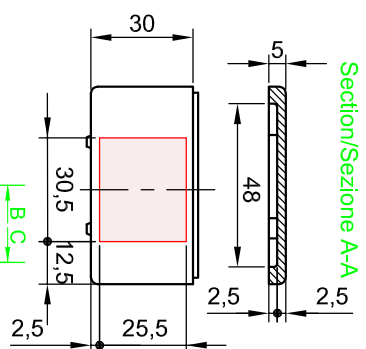

Section/Sezione B-B

Section/Sezione A-A

Section/Sezione C-C

Side/Lato B

Side/Lato A

Mod.	Dat.	Name
19/06/2013	E.L.	

Mod.	Dat.	Name
19/06/2013	E.L.	

S-8100 series, aluminium enclosures
58x64x36 STD-Grey RAL 7001
Cassette in alluminio, serie S-8100
58x64x36 STD-Grigio RAL 7001

Mod. 06.06.03

8100.8006.0
Scala 1:2 (1:1)

X-ON Electronics

Largest Supplier of Electrical and Electronic Components

Click to view similar products for [Enclosures, Boxes, & Cases](#) category:

Click to view products by [Molex](#) manufacturer: