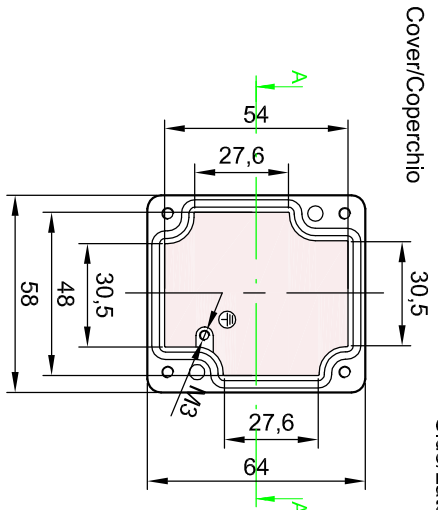

Section/Sezione B-B

Section/Sezione A-A

Section/Sezione C-C

Side/Lato B

Side/Lato A

Mod.	Dat.	Name
19/06/2013	E.L.	

Mod.	Dat.	Name
19/06/2013	E.L.	

S-8100 series, aluminium enclosures
58x64x36 STD-Grey RAL 7001
Cassette in alluminio, serie S-8100
58x64x36 STD-Grigio RAL 7001

Mod. 06.06.03

8100.8006.0
Scala 1:2 (1:1)

X-ON Electronics

Largest Supplier of Electrical and Electronic Components

Click to view similar products for [Enclosures, Boxes, & Cases](#) category:

Click to view products by [Molex](#) manufacturer: