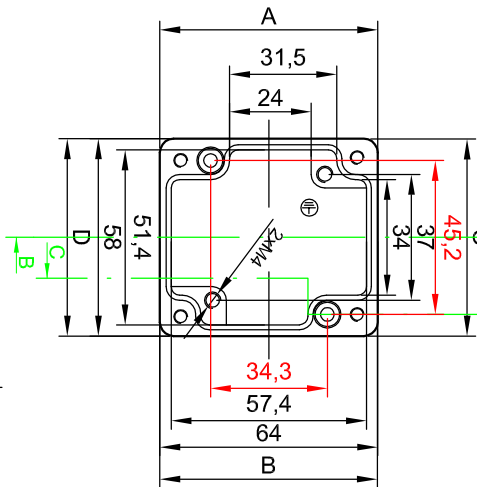

Section/Sezione B-B

Section/Sezione A-A

Section/Sezione C-C

Side/Lato B

Side/Lato A

Mod.	Dat.	Name
19/06/2013	E.L.	

Mod.	Dat.	Name
19/06/2013	E.L.	

S-8100 series, aluminium enclosures
58x64x36 STD-Grey RAL 7001
Cassette in alluminio, serie S-8100
58x64x36 STD-Grigio RAL 7001

Mod. 06.06.03

8100.8006.0
Scala 1:2 (1:1)

X-ON Electronics

Largest Supplier of Electrical and Electronic Components

Click to view similar products for [Enclosures, Boxes, & Cases](#) category:

Click to view products by [Molex](#) manufacturer: