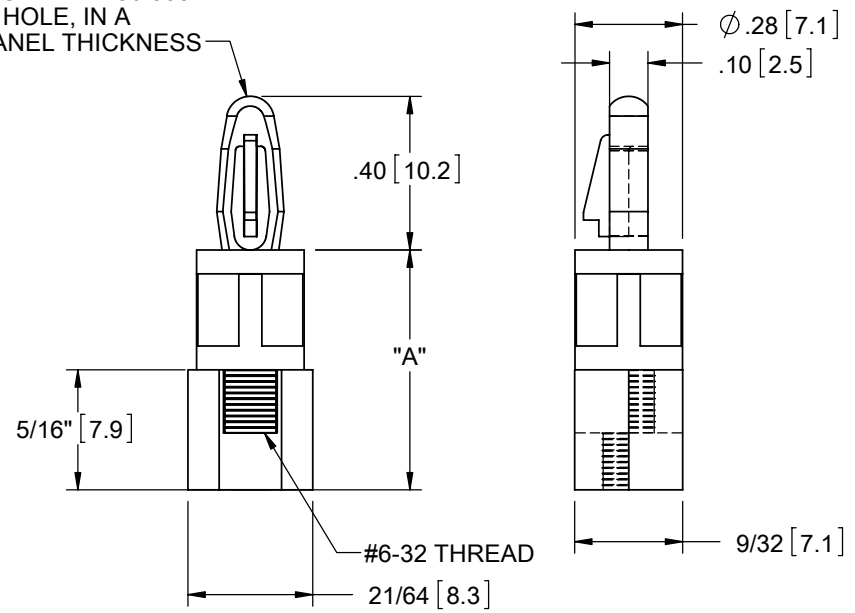

MATERIAL: NYLON 6/6 UL 94 V-2 (RMS-01) COLOR: NATURAL PART NO.	MATERIAL: NYLON 6/6 UL 94 V-2 (RMS-19) COLOR: NATURAL PART NO.	DIM. "A"±.015 [0.4]
LCBS-TF-6-01	LCBS-TF-6-19	3/8 [9.5]
LCBS-TF-8-01	LCBS-TF-8-19	1/2 [12.7]
LCBS-TF-10-01	LCBS-TF-10-19	5/8 [15.9]
LCBS-TF-12-01	LCBS-TF-12-19	3/4 [19.1]
LCBS-TF-14-01	LCBS-TF-14-19	7/8 [22.2]
LCBS-TF-16-01	LCBS-TF-16-19	1 [25.4]

TO SNAP-LOCK IN A .156.003
[4±0.08] DIA. HOLE, IN A
.062 [1.57] PANEL THICKNESS

NOTES:
1. M4 THREAD AVAILABLE BY SPECIAL ORDER ONLY
TO ORDER, ADD "-M4" TO PART NO.
EXAMPLE: LCBS-TF-M4-X-XX
2. ALTERNATE UNITS FOR REFERENCE ONLY.

TITLE: LCBS, THREADED FEMALE						DWG IN IN [MM]	
CREATED USING SOLIDWORKS	FILE #: LCBS-TF	DWN: SK	APP: RT	FINAL			
TOLERANCES UNLESS NOTED XX=±.010 .XXX=±.005 FRAC.=±1/64 ANG.=±1°	SHEET: 1 OF 1	SHEET SIZE: A	DT: 11/20/06	CHKD: SJ	PART #		PRINT TYPE
RE: RICHCO, INC.	RICHCO, INC. ENG@RICHCO-INC.COM (773) 539-4060		SEE TABLE		CA		