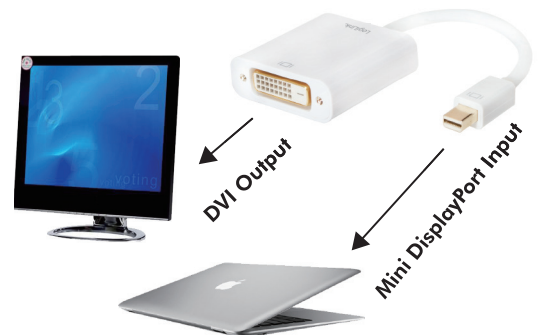

Package Contents:

- 1x Mini DisplayPort 1.2 to DVI adapter
- 1x User manual

Packaging Information:

- Packing Dimension: 162 x 230 x 2mm
- Packing Weight: 0.04kg
- Carton Dimension: 570 x 420 x 260mm
- Carton Q'ty: 90pcs
- Carton Weight: 6.2kg

* The specifications and pictures are subject to change without notice.
*All trade names referenced are the registered network of their respective owners.

Made in China