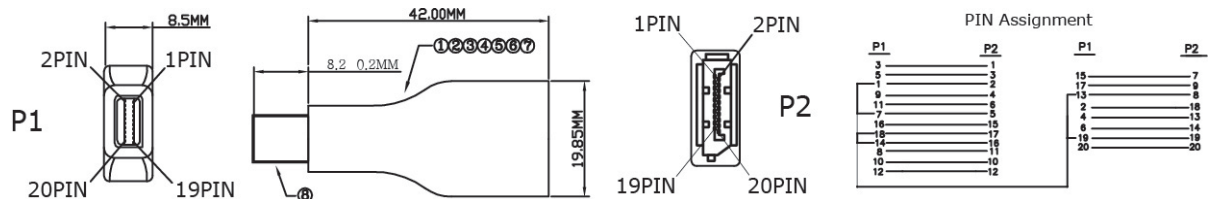

## DisplayPort Female to Mini DisplayPort Male

The Mini DisplayPort to DisplayPort Adapter lets you connect a high definition monitor, projector, or LCD that uses a DisplayPort connector or cable to a MacBook or MacBook Pro with a Mini DisplayPort.

### Specification:

- Supports Mini DisplayPort 1.1a input
- Supports DisplayPort 1.1a output
- Supports DVI highest video resolution 1080p
- Powered from Mini DisplayPort source

### Packaging Information:

- Packing Dimension: 160x208x9 mm
- Packing Weight: 0.02kg
- Carton Dimension: 570x380x260 mm
- Carton Q'ty: 120pcs
- Carton Weight: 4.1kgs

\* The specifications and pictures are subject to change without notice.  
\*All trade names referenced are the registered trademark of their respective owners.