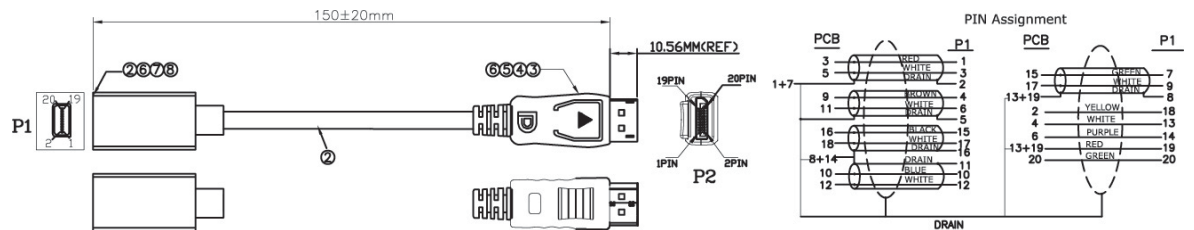

Art No. CV0040

DisplayPort Male to Mini DisplayPort Female

The DisplayPort to Mini DisplayPort Adapter lets you connect a high definition monitor, projector, or LCD that uses a DisplayPort connector or cable to a MacBook or MacBook Pro with a Mini DisplayPort.

Specification:

- Supports Mini DisplayPort 1.1a input
- Supports DisplayPort 1.1a output
- Supports DVI highest video resolution 1080p
- Powered from Mini DisplayPort source

ELECTRICAL TEST:

1. 100% OPEN & SHORT & MIS WIRE TEST
2. CONTACT RESISTANCE: 2 OHM(MAX)
3. INSULATION RESISTANCE: 10M OHM (MIN)
4. HI-POT TEST: DC 300V/10ms

Packaging Information:

- Packing Dimension: 160x208x9 mm
- Packing Weight: 0.01kg
- Carton Dimension: 570x380x260 mm
- Carton Q'ty: 90pcs
- Carton Weight: 3.4kgs

* The specifications and pictures are subject to change without notice.
*All trade names referenced are the registered trademark of their respective owners.