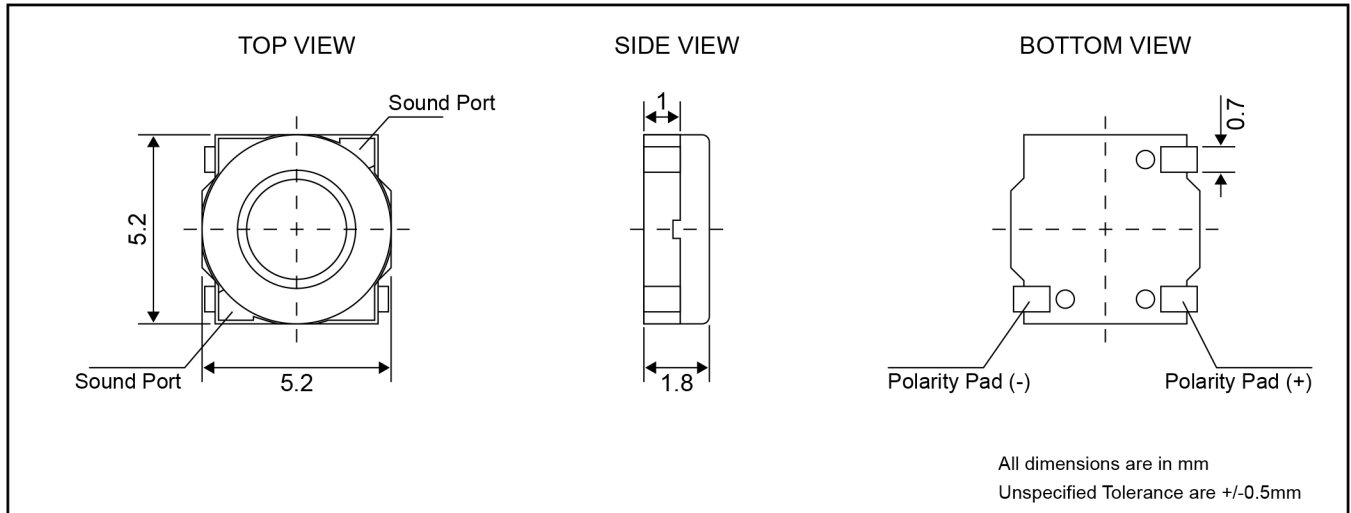

# Magnetic Transducer

### DIMENSIONS

Date : 06 Oct.,2015

Ref. no. : IS090-R