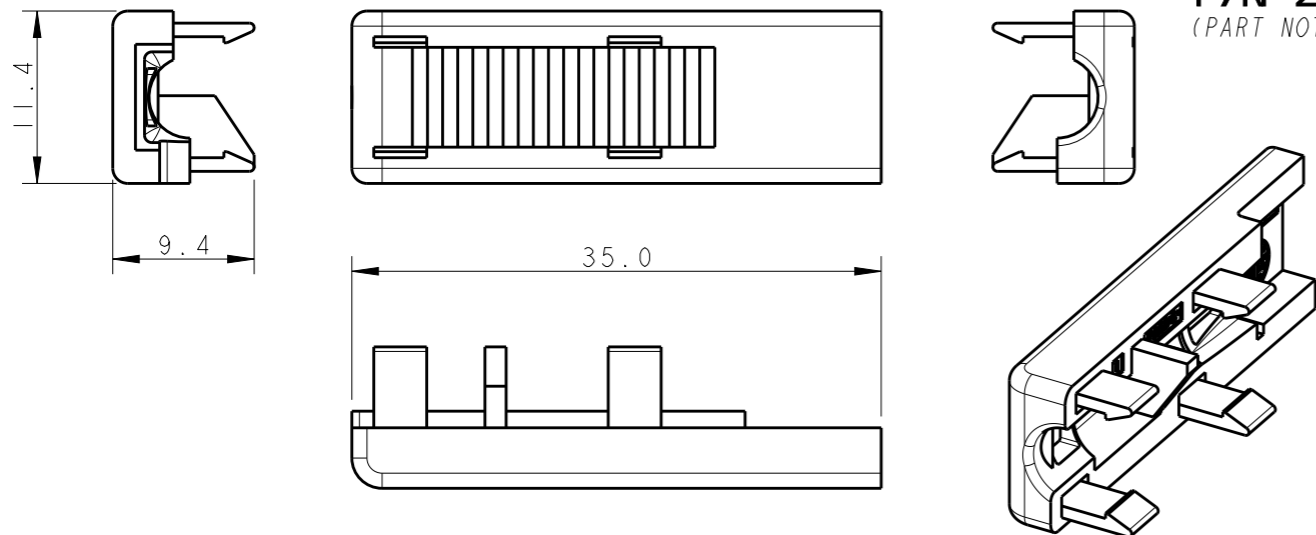

COVERPART "B"
P/N 293727-1
(PART NOT SALEABLE)