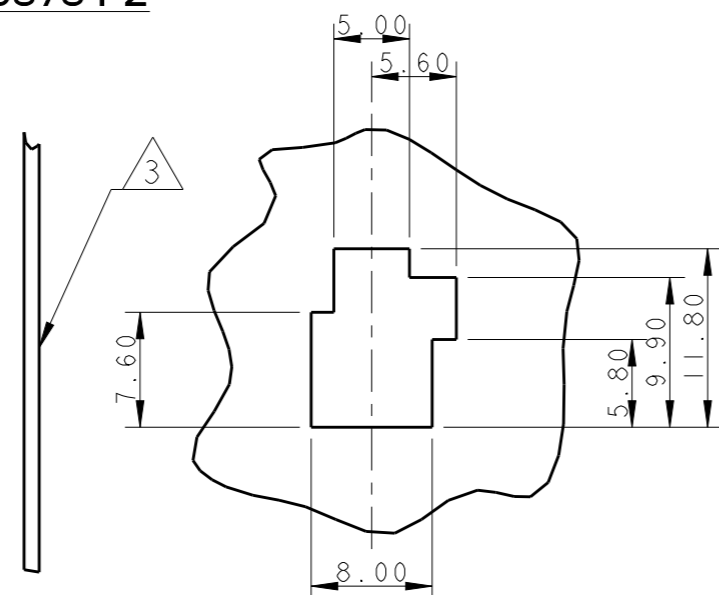

LOC	DIST	REVISIONS			
P	LTR	DESCRIPTION	DATE	DWN	APVD
		SEE SHEET 1			

PANEL CUTOUT FOR P/N 293734-2

CONNECTOR P/N 293734-2
MATING DIRECTION →

TOLERANCES ±0.10 FOR ALL THE DIMENSIONS OF THE PANEL