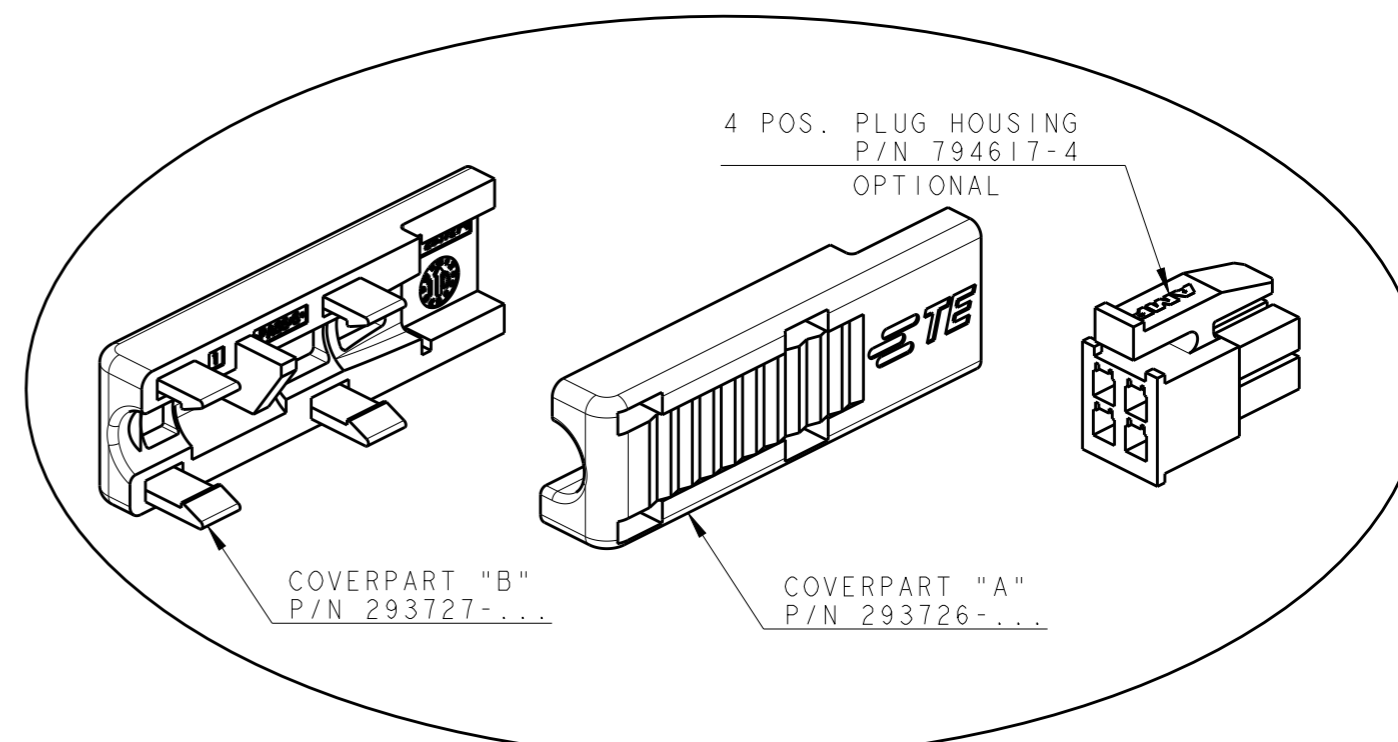

4 POS. COVERPART P/N 293734-...

1. PACKAGING: ACCORDING TO THE COMPONENT TABLE, CARTON BOX CONTAINING:
     - N°500 PIECES OF COVERPART "A" P/N 293726-...
     - N°500 PIECES OF COVERPART "B" P/N 293727-...
     - N°500 PLUG HOUSINGS P/N 794617-4
  2. ADMITTED CABLES MUST HAVE EXTERNAL DIAMETER OF 5,0±0,2mm AND MUST BE OF THE FOLLOWING TYPE:
     - LiYY 4x0,34mm² (MAX. N°4 CONTACTS P/N 794606-1 MUST BE CRIMPED ON THIS CABLE)
     - LiYY 4x22AWG UL AWM STYLE 2464 / 1061 (MAX. N°4 CONTACTS P/N 794606-1 MUST BE CRIMPED ON THIS CABLE)
2. 3 ON THIS SIDE OF THE PANEL THERE IS THE COUNTERPART CONNECTOR, TYCO ELECTRONICS P/N 794639-4
3. 4 NOT RELEASED FOR PRODUCTION

-	293727-1	293726-1	293734-4	4
794617-4	293727-2	293726-1	293734-3 (POLARIZED VERSION 2)	4
794617-4	293727-1	293726-2	293734-2 (POLARIZED VERSION 1)	4
794617-4	293727-1	293726-1	293734-1 (STANDARD VERSION)	
4 POS. PLUG HOUSING	COVERPART "B"	COVERPART "A"	PART NUMBER	
COMPONENTS				

THIS DRAWING IS A CONTROLLED DOCUMENT FOR TYCO ELECTRONICS CORPORATION IT IS SUBJECT TO CHANGE AND THE CONTROLLING ENGINEERING ORGANIZATION SHOULD BE CONTACTED FOR THE LATEST REVISION.

DIMENSIONS:		TOLERANCES UNLESS OTHERWISE SPECIFIED:	
mm		0 PLC	±0.5
		1 PLC	±0.3
		2 PLC	±0.2
		3 PLC	±
		4 PLC	±
MATERIAL		ANGLES	±°
FINISH			

DWN	23 JUN 2010
D. CHIARELLI	
CHK	23 JUN 2010
D. CHIARELLI	
APVD	23 JUN 2010
G. TURCO	
PRODUCT SPEC	108-20314
APPLICATION SPEC	114-20157
WEIGHT	-
Customer Drawing	

		Tyco Electronics AMP Italia S.r.l.	
		C.so F.lli Cervi, 15 - Collegno (TO)	
NAME			
4 POS. COVERPART FOR 4 POS. MICRO MATE-N-LOK PLUG HOUSING P/N 794617-4			
SIZE	CAGE CODE	DRAWING NO	RESTRICTED TO
A3	00779	C-293734	-
SCALE		SHEET	REV
2:1		2 OF 2	A1