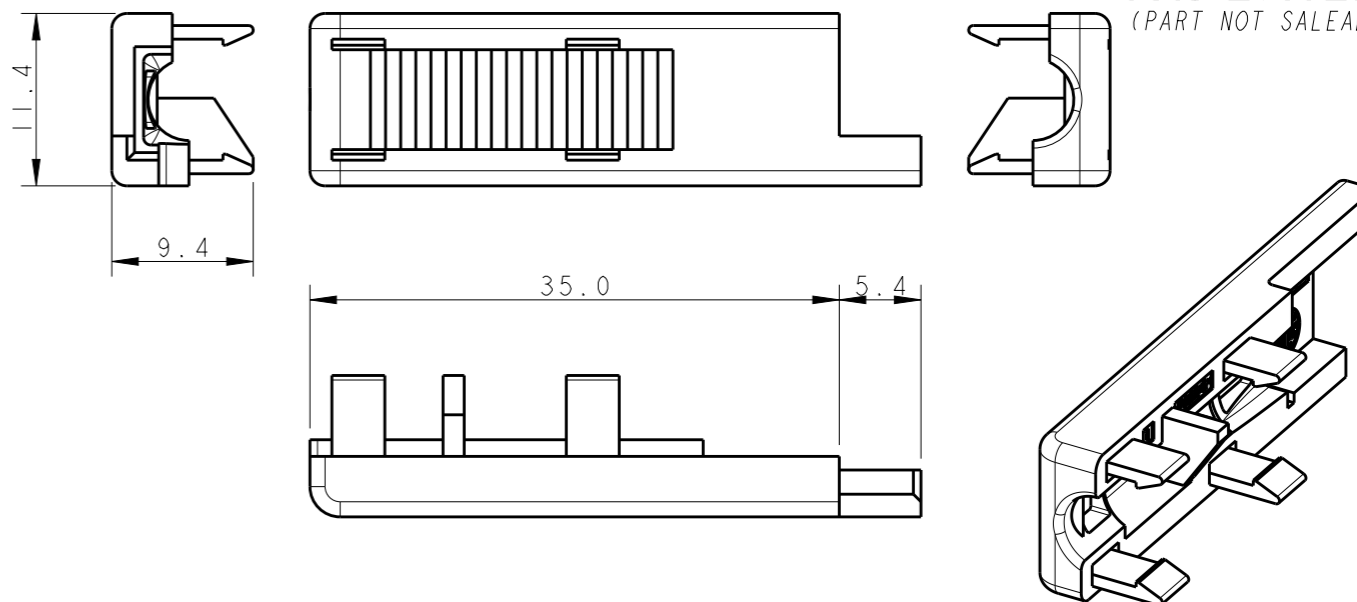

COVERPART "B"
P/N 293727-2
(PART NOT SALEABLE)