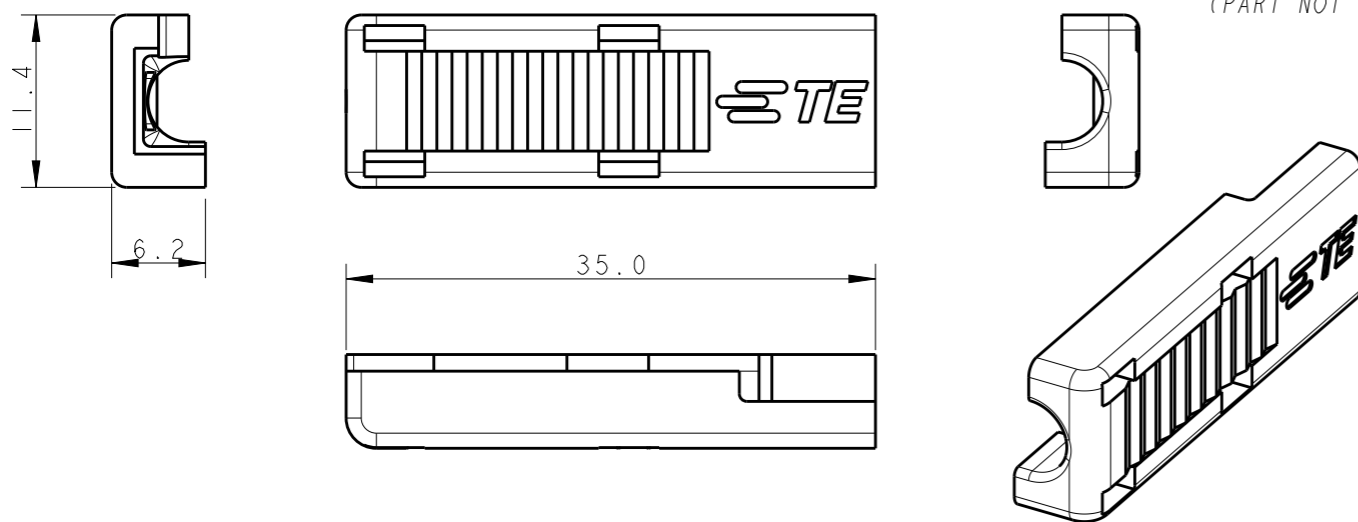

THIS DRAWING IS UNPUBLISHED.

RELEASED FOR PUBLICATION

2010

© COPYRIGHT 2010 BY TYCO ELECTRONICS CORPORATION. ALL INTERNATIONAL RIGHTS RESERVED.

LOC	DIST	REVISIONS					
		P	LTR	DESCRIPTION	DATE	DWN	APVD
1	-		3	REVISED: ADDED PARTS WITH POLARIZATIONS	08NOV2010	D.C.	G.T.
			4	REVISED: LOGO UPDATE ON "A" COVERPARTS	25AUG2011	D.C.	G.T.
			A	RELEASED FOR PRODUCTION P/N 293734-1	20DEC2011	D.C.	G.T.
			AI	REVISED PER ECR-14-006523	12MAY2014	RS	DD

COVERPART "A"
P/N 293726-1
(PART NOT SALEABLE)