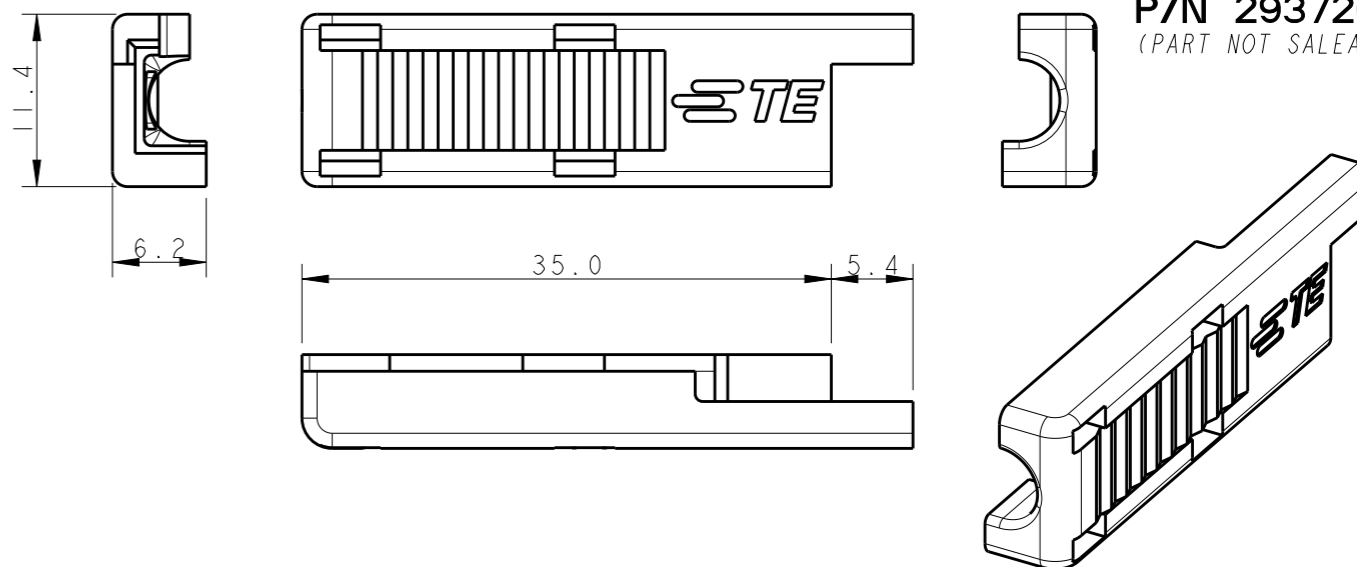

COVERPART "A"
P/N 293726-2
(PART NOT SALEABLE)