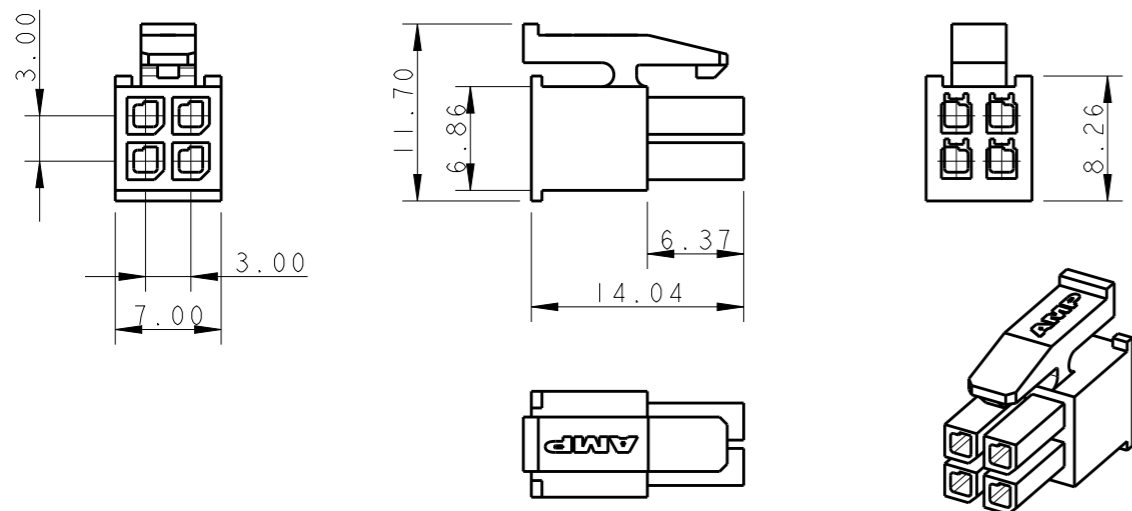

4 POS. PLUG HOUSING
P/N 794617-4

DIMENSIONS:	TOLERANCES UNLESS OTHERWISE SPECIFIED:
mm	0 PLC ±0.5
	1 PLC ±0.3
	2 PLC ±0.2
	3 PLC ±
	4 PLC ±
	ANGLES ±°
MATERIAL	FINISH
NYLON, UL94-V0	-
BLACK	

DWN	23JUN2010
D. CHIARELLI	
CHK	23JUN2010
D. CHIARELLI	
APVD	23JUN2010
G. TURCO	
PRODUCT SPEC	108-20314
APPLICATION SPEC	114-20157
WEIGHT	-
Customer Drawing	

		Tyco Electronics AMP Italia S.r.l.	
		C.so F.lli Cervi, 15 - Collegno (TO)	
NAME			
4 POS. COVERPART FOR 4 POS. MICRO MATE-N-LOK PLUG HOUSING P/N 794617-4			
SIZE	CAGE CODE	DRAWING NO	RESTRICTED TO
A3	00779	C-293734	-
SCALE		SHEET	REV
2:1		1 OF 2	AI