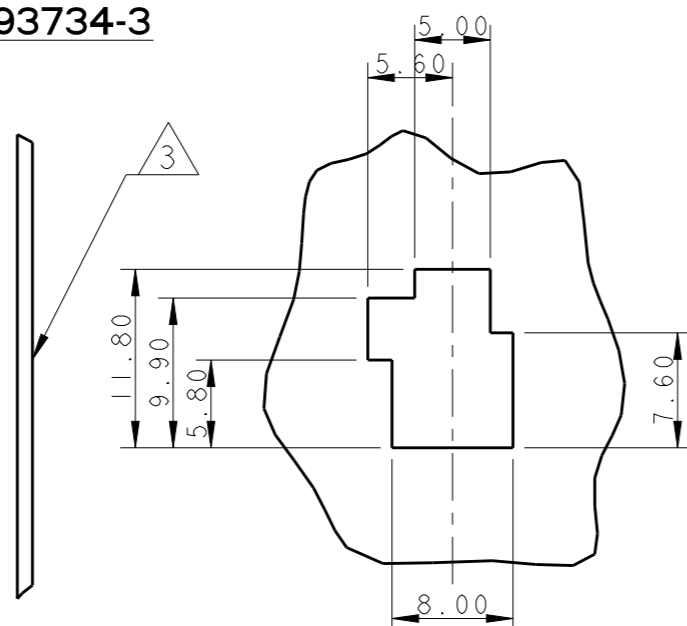

LOC	DIST	REVISIONS			
P	LTR	DESCRIPTION	DATE	DWN	APVD
		SEE SHEET 1			

PANEL CUTOUT FOR P/N 293734-2

CONNECTOR P/N 293734-2
MATING DIRECTION →

TOLERANCES ±0.10 FOR ALL THE DIMENSIONS OF THE PANEL

PANEL CUTOUT FOR P/N 293734-3

CONNECTOR P/N 293734-3
MATING DIRECTION →

TOLERANCES ±0.10 FOR ALL THE DIMENSIONS OF THE PANEL

4 POS. COVERPART P/N 293734-...

- PACKAGING: ACCORDING TO THE COMPONENT TABLE, CARTON BOX CONTAINING:
 - N°500 PIECES OF COVERPART "A" P/N 293726-...
 - N°500 PIECES OF COVERPART "B" P/N 293727-...
 - N°500 PLUG HOUSINGS P/N 794617-4
 - ADMITTED CABLES MUST HAVE EXTERNAL DIAMETER OF 5,0±0,2mm AND MUST BE OF THE FOLLOWING TYPE:
 - LiYY 4x0,34mm² (MAX. N°4 CONTACTS P/N 794606-1 MUST BE CRIMPED ON THIS CABLE)
 - LiYY 4x22AWG UL AWM STYLE 2464 / 1061 (MAX. N°4 CONTACTS P/N 794606-1 MUST BE CRIMPED ON THIS CABLE)
- 3 ON THIS SIDE OF THE PANEL THERE IS THE COUNTERPART CONNECTOR, TYCO ELECTRONICS P/N 794639-4
- 4 NOT RELEASED FOR PRODUCTION