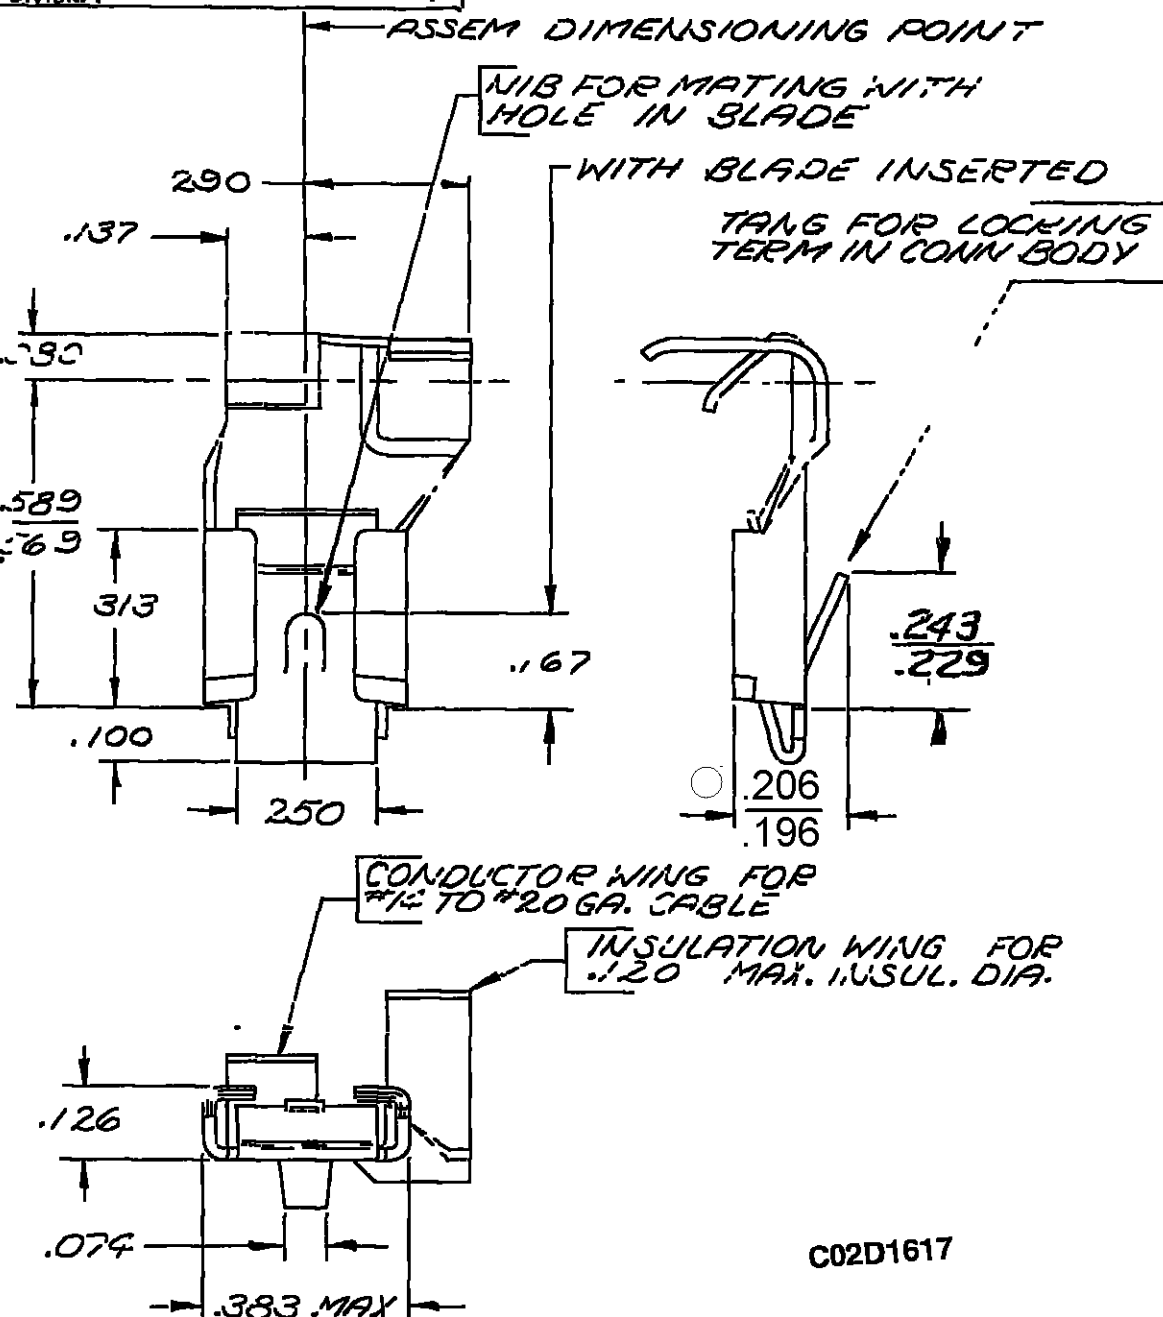

THIS DRAWING AND DESIGN HEREON CONSTITUTE A PROPRIETARY DESIGN OF PACKARD ELECTRIC DIVISION AND IS NOT TO BE DUPLICATED OR REPRODUCED WITHOUT AUTHORITY OF PACKARD ELECTRIC DIVISION

NOTE — TO FIT .032 x .312 SLADE — OUTLINE DRAWING

C02D1617

PART NO 2973722 SIZE A

DATE	SYM	REVISION RECORD	C/N NO.
2-22-60	∞	REVISED & REDRAWN	608
3-31-60	∞	TIN-ZINC PLATED WAS	1015
		TIN PLATED	
1-4-61	∞	FEMALE WAS SIDE TERM	3562
5-31-61	∞	#4 TO #20 WAS #16	4772
		#18 OR #20 - 2 PLACES	
		312 WAS 5/16	
2-19-69	∞	MAT'L SPEC WAS BRASS	34267
		TIN-ZINC PLATED	
4-9-69	∞	MAT'L THK. WAS 0179	36300
5-17-70	∞	REVISED	40752
12-18-74	-	MAT'L SPEC REVISED	54420
06DE10	-	.206/196 WAS .201/194	412759

CODE NO 6900 TOLERANCE UNLESS OTHERWISE SPECIFIED  
 DECIMAL ±.005  
 FRACTIONAL  
 ANGULAR

DWG DATE 6-24-59 SCALE NONE DR PLYLER

ROUTING DEPT OUTST REFERENCE 2973723-D(C) APPR R. H. Prop 2-25-60

MATERIAL SPEC .018 THK. SAE CA 210 BRASS TIN PLATED CODE NO

NAME TERMINAL FEMALE - '59 SERIES FOR #14 TO #20 GA CABLE

PART NO 2973722 SIZE A