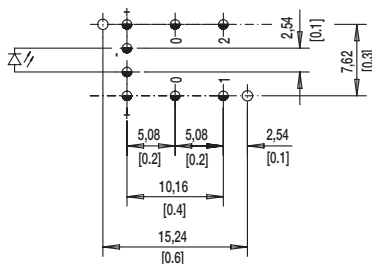

NARROW SPACING (TYP EUROPE)

TOP VIEW OF PCB