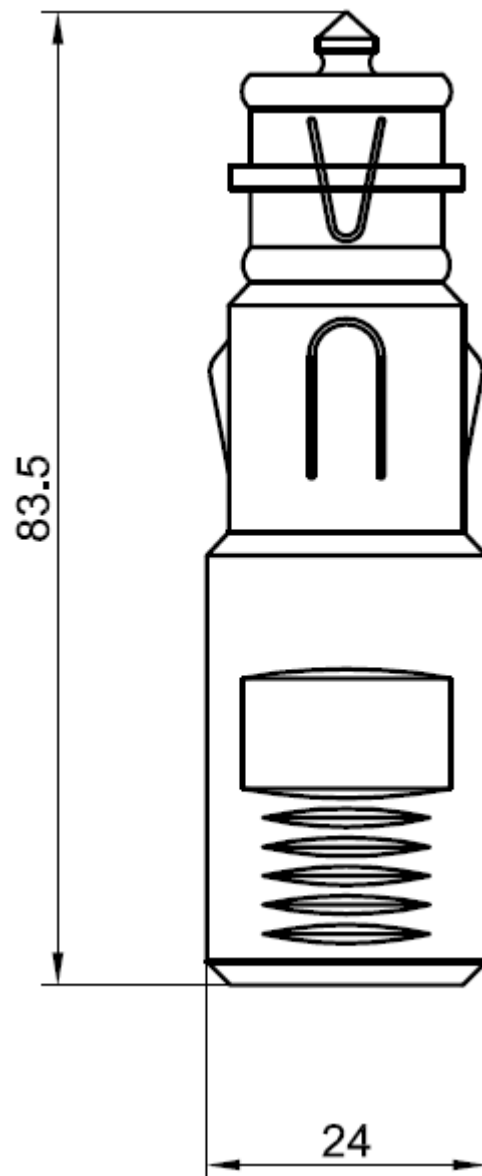

Data sheet

Safety Universal Plug With maze-like strain relief 16A

Item-no. 67714010 (BP)

Item-no. 67724010 (SP)

25.09.2012

Voltage range:	max. 24 Volt
Power load :	max. 16 Ampere
Fuse :	16 Ampere
Connection:	screw terminals
Cable:	2x2,5 mm ²

Material:

Housing Gehäuse:	Polycarbonat
Temperature load :	Max. 135 °C

Connection spring:	Cu Sn 6
surface:	shiny pickled

Contact spring:	Cu Zn 37 F45
surface::	gal. Ni 5

Plug pin:	Cu Zn 40 Pb 2
surface::	gal. Ni 5

Data sheet

Safety Universal Plug With maze-like strain relief 16A

Item-no. 67714010 (BP)
Item-no. 67724010 (SP)

25.09.2012

X-ON Electronics

Largest Supplier of Electrical and Electronic Components

Click to view similar products for [Standard Circular Connector](#) category: