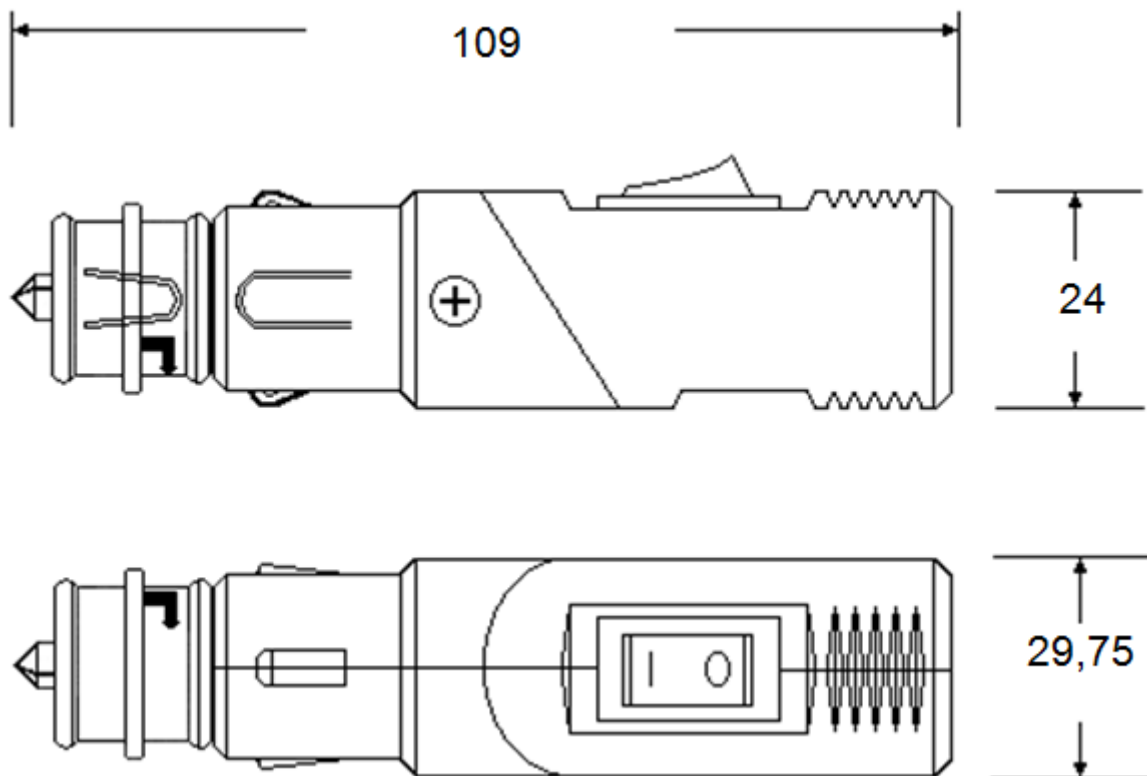

Data sheet

Bendable Universal Plug 8A with switch 67746000

tension range:	12 - 24 Volt
max. current load:	8 Amp.
fuse :	8 Amp
terminals:	screw-type
cable:	2 x 2.5 mm ²
switch:	on/off switch 10A
material:	
housing:	lustran H802
stress of temperature:	max. 98°C
connection spring (+):	Cu Sn 6
surface:	bright-pickled
contact spring (-):	Cu Zn 37 F45
surface:	gal. Ni 5
plug pin:	Cu Zn 40 Pb 2
surface:	gal. Ni 5

Data sheet

Bendable Universal Plug 8A with switch
67746000

X-ON Electronics

Largest Supplier of Electrical and Electronic Components

Click to view similar products for [Standard Circular Connector](#) category: