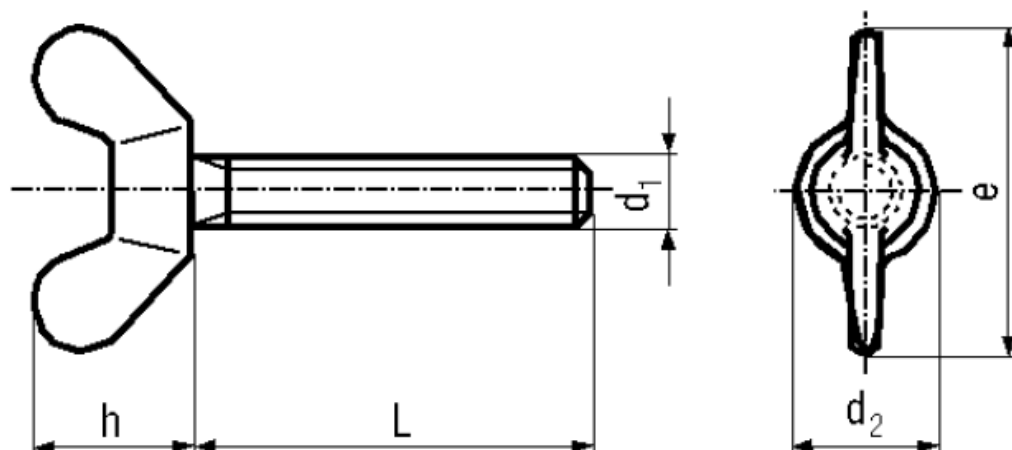

## BN 276

Wing screws

DIN 316

~UNI 5449

Material	Malleable cast iron / Steel	Surface	zinc plated blue
----------	-----------------------------	---------	------------------

### Article No. - 3056116

d <sub>1</sub>	M4
L	8
d <sub>2</sub> max.	8
e max.	20
h max.	10,5

At manufacturer's option: Wing malleable cast iron or steel