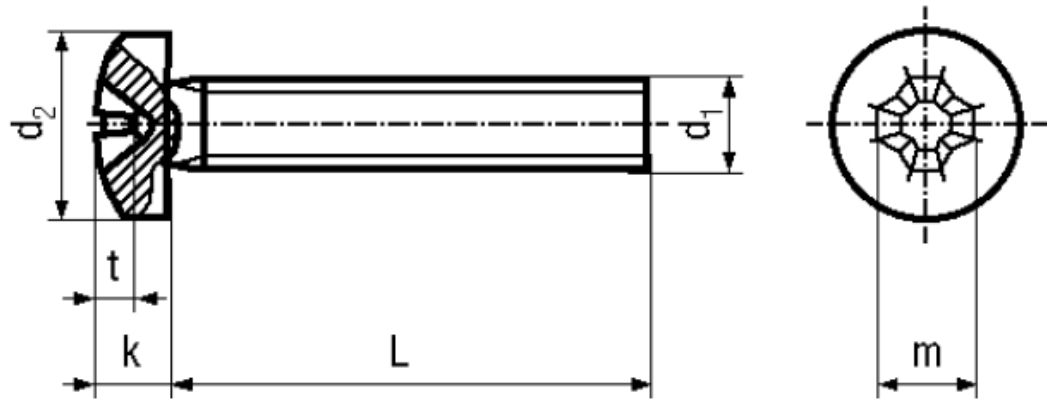

BN 660

Cross recessed pan head screws
Phillips H

DIN 7985 A
~ISO 7045
~UNI 7687

Material	Stainless steel	Quality	A2
----------	------------------------	---------	-----------

Article No. - 3059864

d_1	M4
L	60
d_2 max.	8
k max.	3,25
Phillips	2
m~	4,6
t min.	2,04
t max.	2,54

DIN 7985: Standard withdrawn

Screw driver bits 1/4": BN 31515 and BN 10639 / CG 1.

X-ON Electronics

Largest Supplier of Electrical and Electronic Components

Click to view similar products for [Screws & Fasteners](#) category: