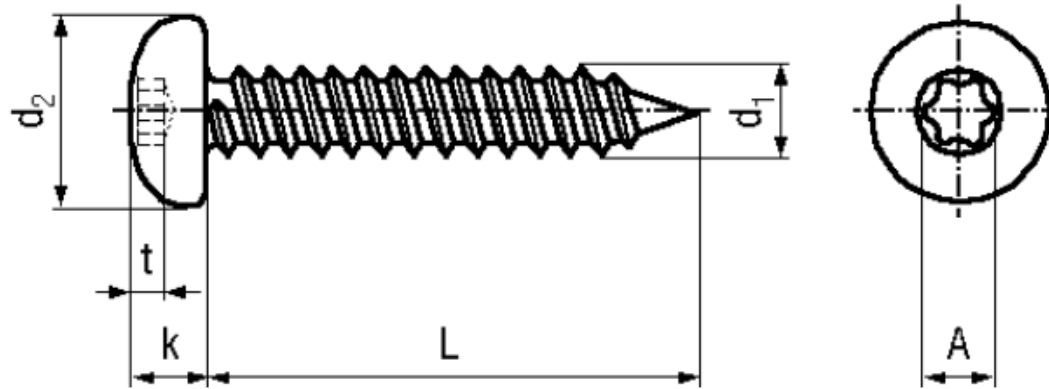

BN 9995 - ISO 14585 C

Hexalobular socket pan head tapping screws
with cone end type C

ISO 14585 C

Material	Stainless steel	Quality	A2
----------	-----------------	---------	----

Article No. - 3061855

d_1	ST2,9
L	9,5
d_2 max.	5,6
k max.	2,4
hexalobular	X10
t max.	1,27
A~	2,8

ST 3,9: Not included in ISO 14585.

Screwdriver Bits 1/4" and hexalobular socket keys: BN 31518, BN 20007 and BN 14056 / CG 1.

X-ON Electronics

Largest Supplier of Electrical and Electronic Components

Click to view similar products for [Screws & Fasteners](#) category: