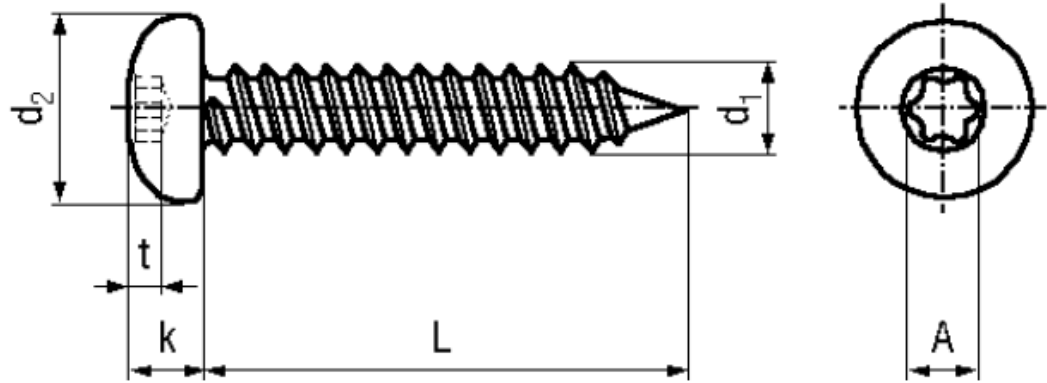

BN 9995 - ISO 14585 C

Hexalobular socket pan head tapping screws
with cone end type C

ISO 14585 C

Material	Stainless steel	Quality	A2
----------	-----------------	---------	----

Article No. - 3061860

d ₁	ST2,9
L	19
d ₂ max.	5,6
k max.	2,4
hexalobular	X10
t max.	1,27
A~	2,8

ST 3,9: Not included in ISO 14585.

Screwdriver Bits 1/4" and hexalobular socket keys: BN 31518, BN 20007 and BN 14056 / CG 1.

X-ON Electronics

Largest Supplier of Electrical and Electronic Components

Click to view similar products for [Screws & Fasteners](#) category: