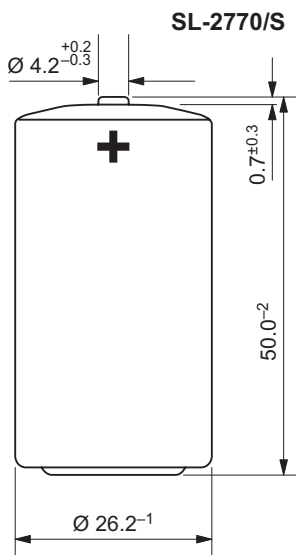

Keyword:
 iXtra - Long Term High Performance

Model: SL-2770

Performance Data (Typical values for batteries stored at 25 °C for one year)

System	Li/SOCl ₂
Nominal voltage	3.6 V
Nominal capacity	8.5 Ah
Nominal current	3 mA
Max. continuous discharge current	230 mA
Pulse current capability	400 mA
Anode surface area	30 cm ²
Lithium content	2.5 g
Weight	49.5 g
Volume	26 cm ³
Temperature range	-55 °C ... +85 °C

Typical Discharge Curves at +25 °C

Available Capacity

Operating Voltage

Voltage Response at +25 °C, pulse: 40 mA

SL-2770/T

SL-2770/P

Available Terminations

SL-2770/S	Standard
SL-2770/T	Tags
SL-2770/P	Pins