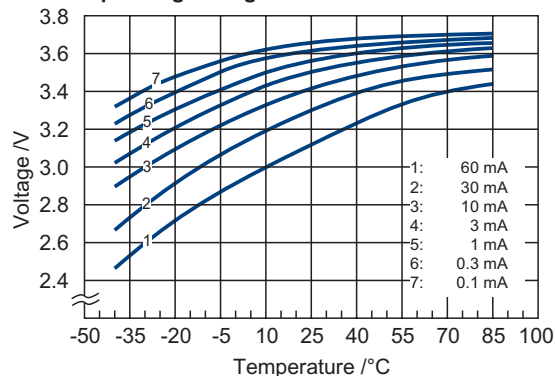

Typical Discharge Curves at +25 °C

Available Capacity

Operating Voltage

Voltage Response at +25 °C, pulse: 40 mA

SL-2770/T

SL-2770/P

Available Terminations

SL-2770/S	Standard
SL-2770/T	Tags
SL-2770/P	Pins