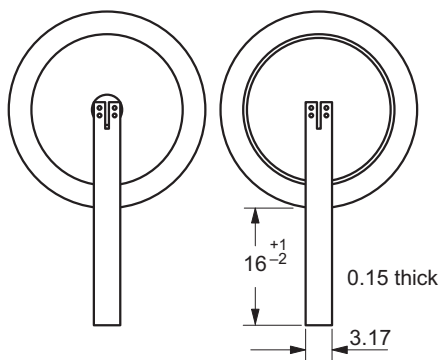

Typical Discharge Curves at +25 °C

Available Capacity

Operating Voltage

Voltage Response at +25 °C, pulse: 40 mA

SL-2770/T

SL-2770/P

Available Terminations

SL-2770/S	Standard
SL-2770/T	Tags
SL-2770/P	Pins