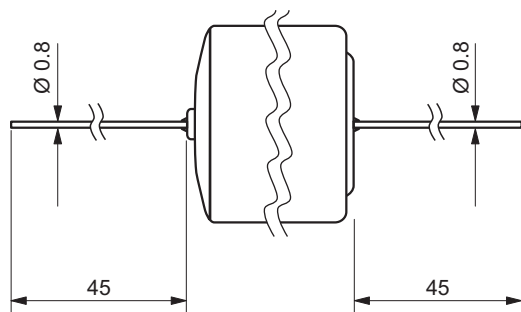

Typical Discharge Curves at +25 °C

Available Capacity

Operating Voltage

Voltage Response at +25 °C, pulse: 40 mA

SL-2770/T

SL-2770/P

Available Terminations

SL-2770/S	Standard
SL-2770/T	Tags
SL-2770/P	Pins