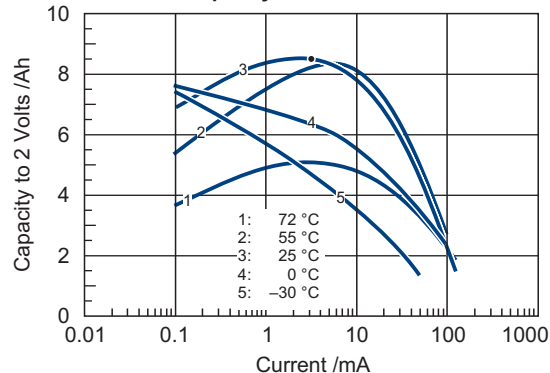

Keyword:
 iXtra - Long Term High Performance

Model: SL-2770

Performance Data (Typical values for batteries stored at 25 °C for one year)

System	Li/SOCl ₂
Nominal voltage	3.6 V
Nominal capacity	8.5 Ah
Nominal current	3 mA
Max. continuous discharge current	230 mA
Pulse current capability	400 mA
Anode surface area	30 cm ²
Lithium content	2.5 g
Weight	49.5 g
Volume	26 cm ³
Temperature range	-55 °C ... +85 °C

Typical Discharge Curves at +25 °C

Available Capacity

Operating Voltage

Voltage Response at +25 °C, pulse: 40 mA

SL-2770/T

SL-2770/P

Available Terminations

SL-2770/S	Standard
SL-2770/T	Tags
SL-2770/P	Pins