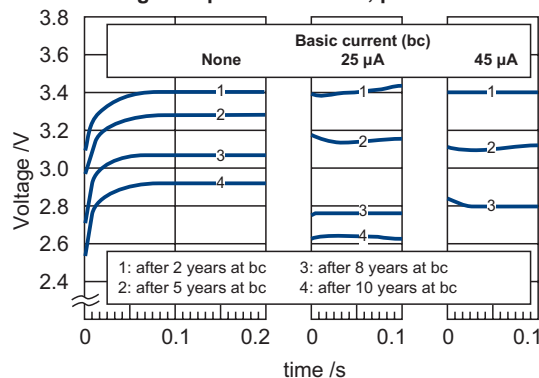

Typical Discharge Curves at +25 °C

Available Capacity

Operating Voltage

Voltage Response at +25 °C, pulse: 40 mA

SL-2770/T

SL-2770/P

Available Terminations

SL-2770/S	Standard
SL-2770/T	Tags
SL-2770/P	Pins