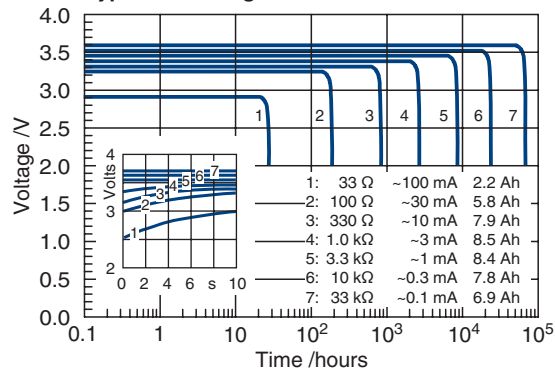

Keyword:
 iXtra - Long Term High Performance

Model: SL-2770

Performance Data (Typical values for batteries stored at 25 °C for one year)

System	Li/SOCl ₂
Nominal voltage	3.6 V
Nominal capacity	8.5 Ah
Nominal current	3 mA
Max. continuous discharge current	230 mA
Pulse current capability	400 mA
Anode surface area	30 cm ²
Lithium content	2.5 g
Weight	49.5 g
Volume	26 cm ³
Temperature range	-55 °C ... +85 °C

Typical Discharge Curves at +25 °C

Available Capacity

Operating Voltage

Voltage Response at +25 °C, pulse: 40 mA

SL-2770/T

SL-2770/P

Available Terminations

SL-2770/S	Standard
SL-2770/T	Tags
SL-2770/P	Pins