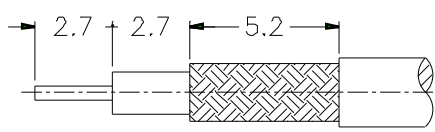

REVISIONS		
ISS	ZONE	DESCRIPTION\PER REQUEST\DATE

F

E

D

RECOMMENDED  
CABLE STRIPPING DIM'S