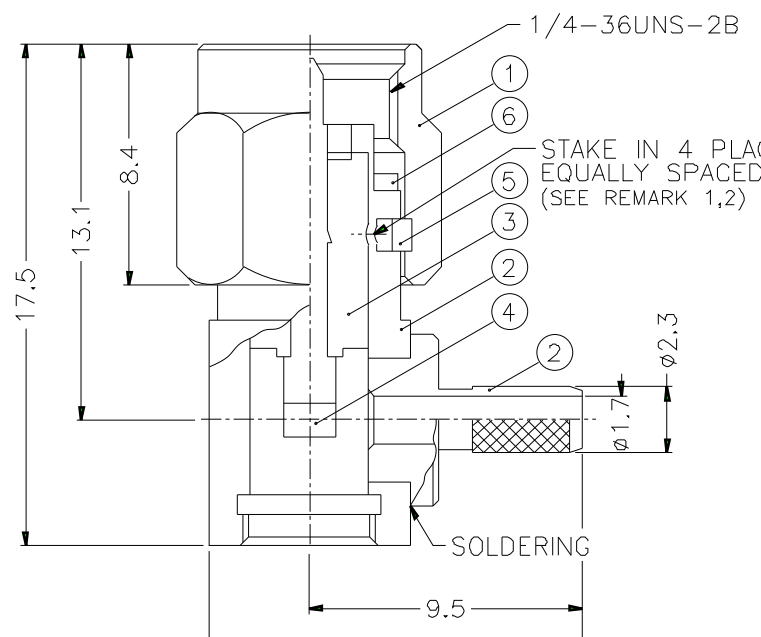

REVISIONS		
ISS	ZONE	DESCRIPTION\PER REQUEST\DATE

F

E

D

RECOMMENDED  
CABLE STRIPPING DIM'S