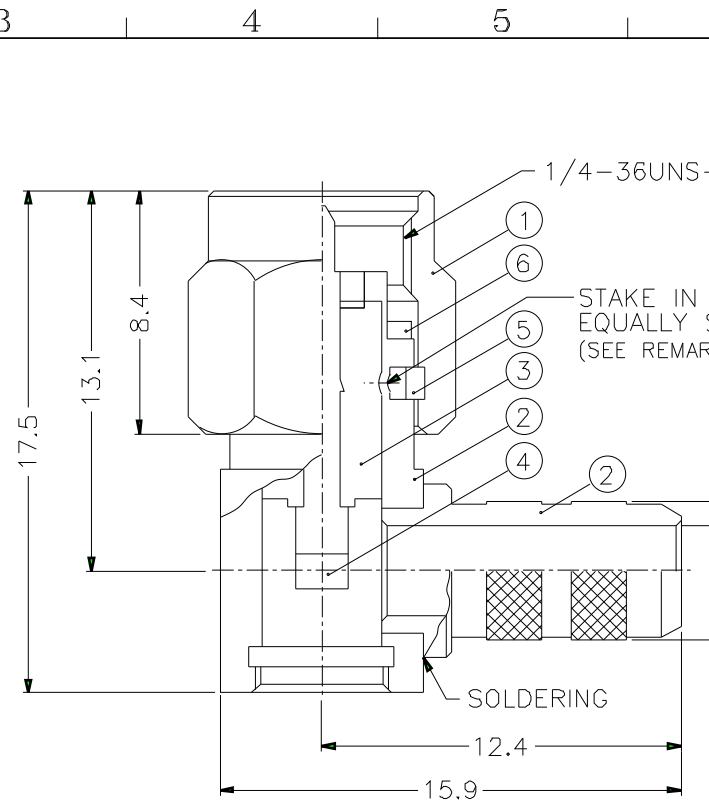

REVISIONS		
ISS	ZONE	DESCRIPTION\PER REQUEST\DATE

F
E
D

RECOMMENDED
CABLE STRIPPING DIM'S

1/4-36UNS-

STAKE IN
EQUALLY S
(SEE REMAR

SOLDERING

X-ON Electronics

Largest Supplier of Electrical and Electronic Components