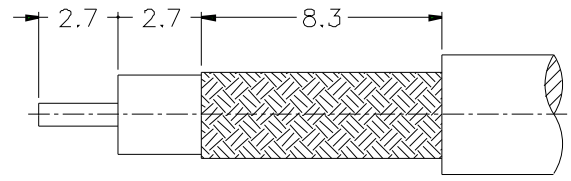

REVISIONS		
ISS	ZONE	DESCRIPTION\PER REQUEST\DATE

F
E
D

RECOMMENDED
CABLE STRIPPING DIM'S

1/4-36UNS-

STAKE IN
EQUALLY S
(SEE REMAR

SOLDERING

X-ON Electronics

Largest Supplier of Electrical and Electronic Components