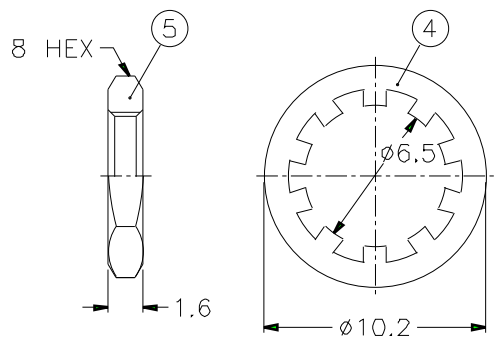

REVISIONS		
ISS	ZONE	DESCRIPTION\PER REQUEST\DATE

F  
E  
D

RECOMMENDED  
CABLE STRIPPING DIM'S