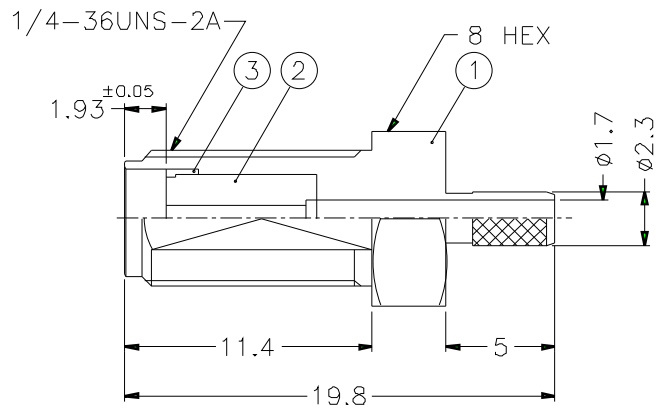

REVISIONS		
ISS	ZONE	DESCRIPTION\PER REQUEST\DATE

F  
E  
D

RECOMMENDED  
CABLE STRIPPING DIM'S