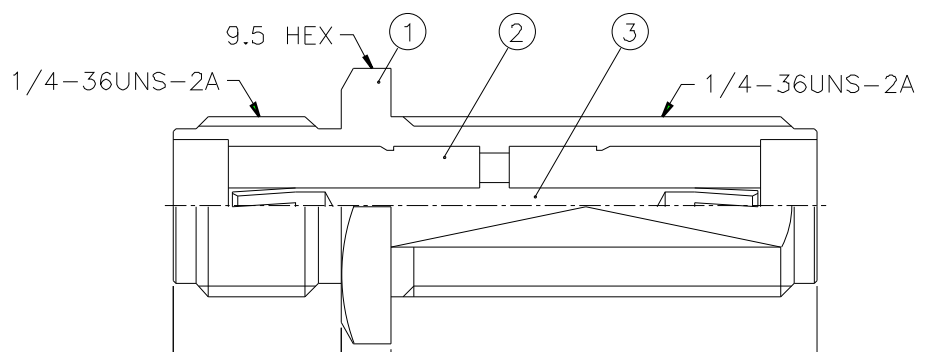

REVISIONS		
ISS	ZONE	DESCRIPTION\PER REQUEST\DATE

RECOMMENDED MOUNTING HOLE

F
E
D

X-ON Electronics

Largest Supplier of Electrical and Electronic Components

Click to view similar products for [RF Connectors](#) / [Coaxial Connectors](#) category: