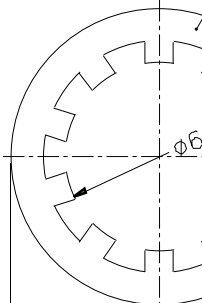

REVISIONS		
ISS	ZONE	DESCRIPTION\PER REQUEST\DATE

RECOMMENDED MOUNTING HOLE

F
E
D

X-ON Electronics

Largest Supplier of Electrical and Electronic Components

Click to view similar products for [RF Connectors](#) / [Coaxial Connectors](#) category: