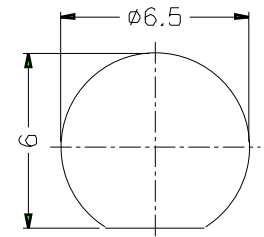

REVISIONS		
ISS	ZONE	DESCRIPTION\PER REQUEST\DATE

RECOMMENDED MOUNTING HOLE

F
E
D

X-ON Electronics

Largest Supplier of Electrical and Electronic Components

Click to view similar products for [RF Connectors](#) / [Coaxial Connectors](#) category: