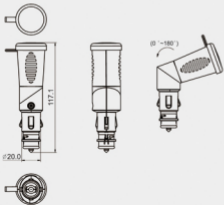

A13-203

FEATURES

* RATING:

Input: 12V/24V DC

USB Output:

A13-203A: 5V 2.5A max DC, 1 or 2 ports.

A13-203B: 5V 3.1A max DC, 1 or 2 ports.

* MATERIAL

Housing: ABS (UL 94-HB).

Top contact: nickel plated metal.

Spring contact: nickel plated spring steel.

* Suitable for most mobile phones, MP3, MP4 players and more.

* LED power indicator inside.

* Foldable design.

* Fits with $\varnothing 12\text{mm}$ / 21mm / 22mm sockets.

* With dust-proof cover.

* $0^{\circ} \sim 90^{\circ}$ adjustable plug.

* With 3A glass tube fuse max.