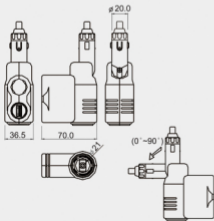

A13-49U

FEATURES

- * **RATING:**
Input: 10A 12V/24V DC
USB Output: 5V 2.1A max DC.
12V DC sockets 10A max.
Total output 10A max.
- * **MATERIAL OF SOCKET**
Housing: ABS (UL 94-HB).
Inner contact: nickel plated metal.
Contact: nickel plated metal.
- * **MATERIAL OF PLUG**
Housing: phenolic (UL 94V-1).
Top contact: nickel plated metal.
Spring contact: nickel plated spring steel.
- * Dual lighter sockets included one cigarette lighter socket with green light ring, easy to insert in the dark.
- * One USB port. suitable for most mobile phones, MP3, MP4 players and more.
- * 0° ~90° adjustable plug.
- * Fits with $\phi 21$ plugs.
- * With 10A glass tube fuse max.