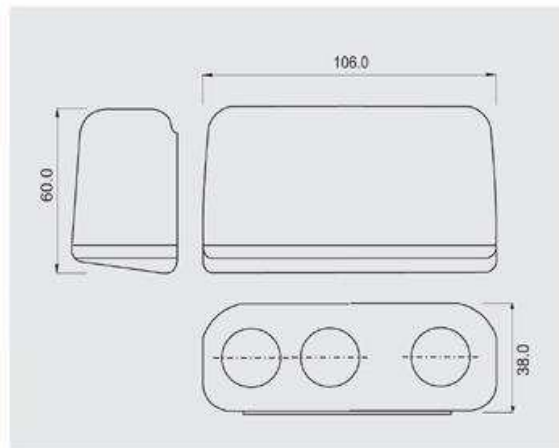

A13-5 TRIPLE OUTLET SOCKET WITH PLUG

FEATURES

- * RATING : 8A 12V DC
- * MATERIAL OF SOCKET
 - Housing : ABS (UL flame: 94-HB 105 ° C).
 - Inner contact : nickel plated brass.
 - Contact : nickel plated brass.
- * MATERIAL OF PLUG
 - Housing : ABS (UL flame: 94-HB 105 ° C).
 - Top contact : nickel plated brass.
 - Spring contact : nickel plated spring steel.
- * Fits wire SPT-1 18AWG 105 ° C
- * With 8A glass tube fuse max.
- * Red LED indicator.