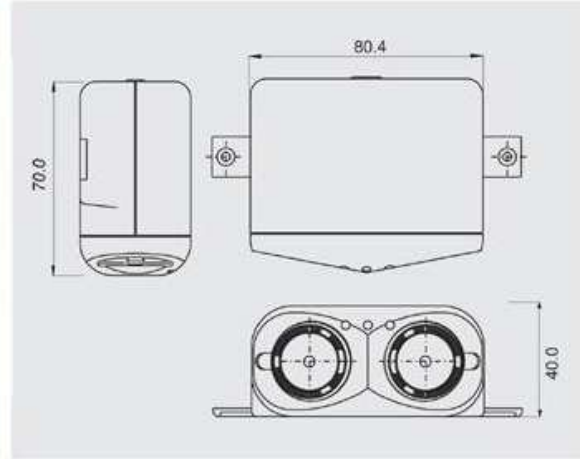

A13-75A24B1-A3Z TWIN OUTLET SOCKET WITH PLUG

FEATURES

- * RATING : 10A 12V DC
- * MATERIAL OF SOCKET
Housing : ABS (UL flame: 94-HB 105°C).
Inner contact : nickel plated brass.
Contact : nickel plated metal.
- * Twin outlet socket with 100cm wire and plug.
- * Socket with LED battery checker.
- * Wire SPT-1 18 AWG 105°C
- * Green light ring, easy to insert in the dark.

NOTE: THE ABOVE READINGS WOULD BE AFFECTED BY THE TEMPERATURE AND CAR USED CONDITION.

A13-75A241- - - -

PLUG & SOCKET CODE	FEATURES	WIRE WITH CONNECTER
75A24A1 	<ul style="list-style-type: none"> * TWIN OUTLET SOCKET WITH PLUG * Twin outlet socket with 100cm wire and lighter plug. * With 10A glass tube fuse max. 	A3Z * Wire SPT-1 18 AWG 105°C
75A24B1 	<ul style="list-style-type: none"> * TWIN OUTLET SOCKET WITH PLUG * Twin outlet socket with 100cm wire and lighter plug. * Green light ring, easy to insert in the dark. * With 10A glass tube fuse max. * LED battery checker. 	A3Z * Wire SPT-1 18 AWG 105°C
75A24C1 	<ul style="list-style-type: none"> * TWIN OUTLET SOCKET WITH PLUG * Twin outlet socket with 100cm wire and lighter plug. * Socket with LED battery checker and one cigarette lighter socket. * Green light ring, easy to insert in the dark. * With 10A glass tube fuse max. 	A3Z * Wire SPT-1 18 AWG 105°C
75A45B1 	<ul style="list-style-type: none"> * TWIN OUTLET EXTENSION SOCKET WITH PLUG * Twin outlet lighter socket with 100cm wire and lighter plug. * With 10A glass tube fuse max. 	A3Z * Wire SPT-1 18 AWG 105°C
75A45C1 	<ul style="list-style-type: none"> * TWIN OUTLET EXTENSION SOCKET WITH PLUG * Twin outlet lighter socket including one cigarette lighter socket with 100cm wire and lighter plug. * Green light ring, easy to insert in the dark. * With 10A glass tube fuse max. 	A3Z * Wire SPT-1 18AWG 105°C