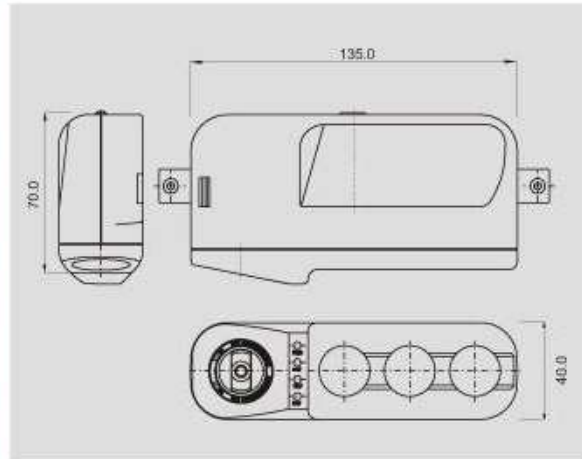

## A13-75A36A-A3Z QUATERNITY OUTLET SOCKET WITH PLUG

### FEATURES

\* RATING : 10A 12V DC

\* MATERIAL OF SOCKET

Housing : ABS ( UL flame: 94-HB 105°C ).

Inner contact : nickel plated brass.

Contact : nickel plated metal.

\* MATERIAL OF PLUG

Housing : ABS ( UL flame: 94-HB 105°C ).