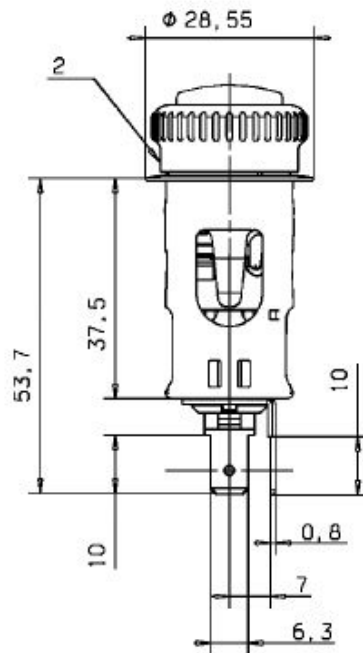

### Cigarette Lighter with clamp sleeve, illuminated

	BP	SP
clamp sleeve clear	68031080	68131080
clamp sleeve red	68031090	68131090
clamp sleeve green	68031100	68131100

16.06.2014

voltage input:	12 Volt
charging rate:	max. 10 A
terminals:	6,3 mm flat plug
circuit protection:	flat fuse 15 A (according DIN 72581-C15)
tripping time of the heating element:	14 ± 4 s (at 18 to 28 °C ambient temperature)
temperature:	800 – 1200 °C  (immediate after triggering)

#### material:

knob:	PA6-GB30
heating element:	CuZn37
socket:	metal
clamp sleeve:	polycarbonate

### Cigarette Lighter with clamp sleeve, illuminated

	BP	SP
clamp sleeve clear	68031080	68131080
clamp sleeve red	68031090	68131090
clamp sleeve green	68031100	68131100

16.06.2014

Falls Armaturenbrett aus  
Kunststoff: Härte (=>79) Shore D  
nach DIN 53 505  
IF PANEL MADE OF SYNTHETIC MATERIAL:  
HARDNESS (=>79) SHORE D IN ACCORDANCE  
WITH DIN 53 505