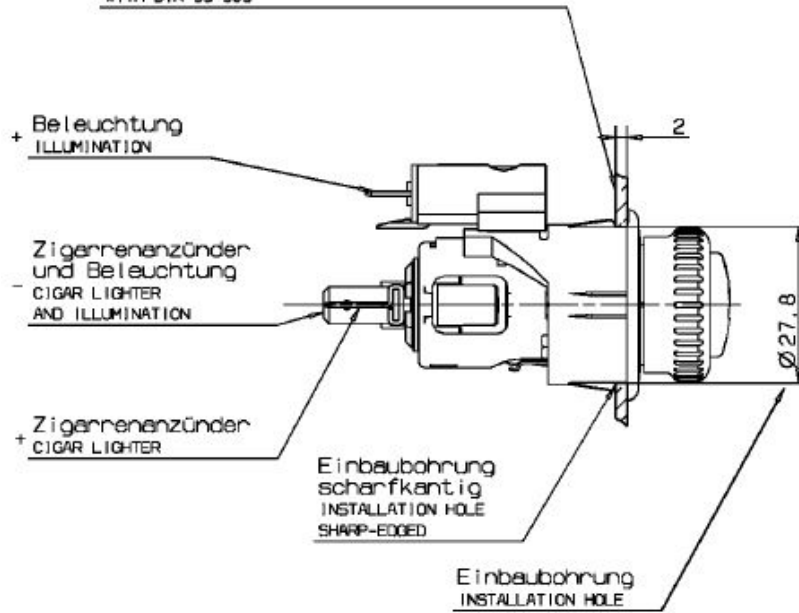

### Cigarette Lighter with clamp sleeve, illuminated

	BP	SP
clamp sleeve clear	68031080	68131080
clamp sleeve red	68031090	68131090
clamp sleeve green	68031100	68131100

16.06.2014

voltage input:	12 Volt
charging rate:	max. 10 A
terminals:	6,3 mm flat plug
circuit protection:	flat fuse 15 A (according DIN 72581-C15)
tripping time of the heating element:	14 ± 4 s (at 18 to 28 °C ambient temperature)
temperature:	800 – 1200 °C  (immediate after triggering)

#### material:

knob:	PA6-GB30
heating element:	CuZn37
socket:	metal
clamp sleeve:	polycarbonate

### Cigarette Lighter with clamp sleeve, illuminated

	BP	SP
clamp sleeve clear	68031080	68131080
clamp sleeve red	68031090	68131090
clamp sleeve green	68031100	68131100

16.06.2014

Falls Armaturenbrett aus  
Kunststoff: Härte (=>79) Shore D  
nach DIN 53 505  
IF PANEL MADE OF SYNTHETIC MATERIAL:  
HARDNESS (=>79) SHORE D IN ACCORDANCE  
WITH DIN 53 505