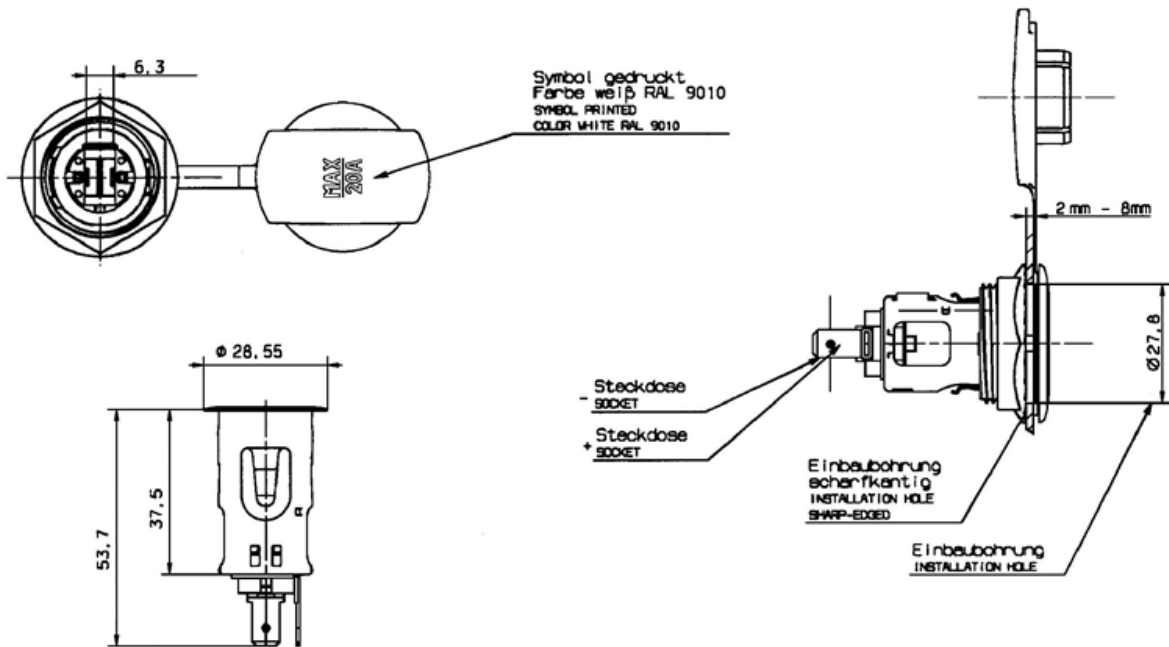

### Power socket 20 A with screw thread 68040800

Tension Range:	12 – 24 Volt
Max. Current Load:	20 Amp based on a cable cross section of 2,5 mm <sup>2</sup> 15 Amp based on a cable cross section of 1,5 mm <sup>2</sup>
Terminals:	6,3 mm flat plug
Panel Size:	
With safety lid:	7 mm
Without safety lid:	8 mm
Port for installation:	27,8 mm +/- 0,1
Internal Ø:	21 mm
Material:	cold strip EN 10140 0,45x GK Steel EN 139- DC04 + LC –MA –RL

Data Sheet

Power socket 20 A with screw thread  
68040800