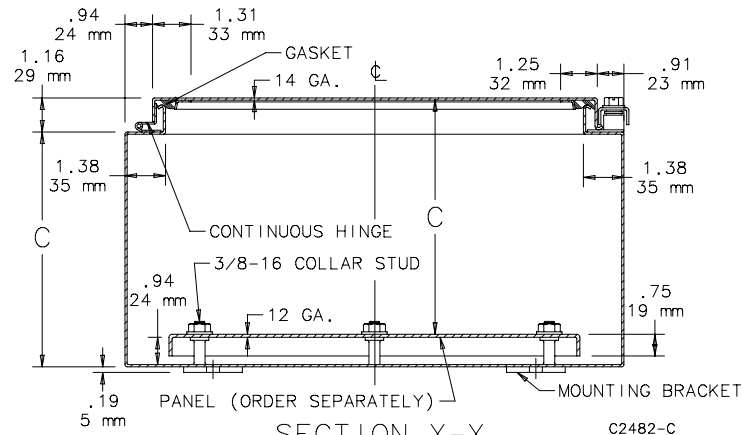

SECTION X-X

C2482-C