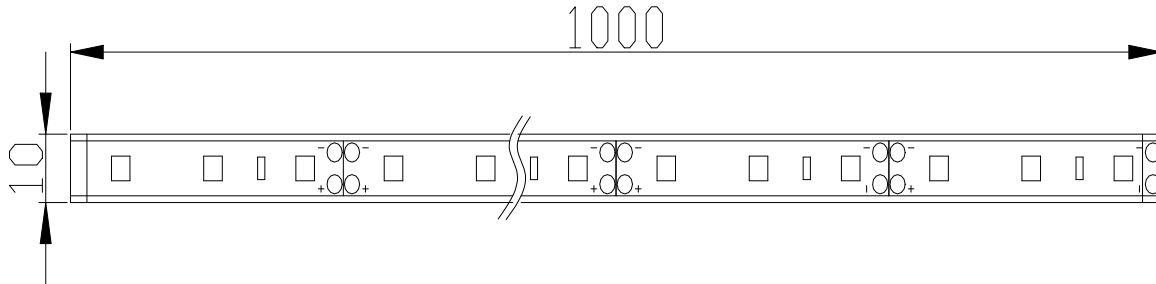

**Product Selection Guide:**

Product	Beam Angle	Total Lumens	CCT	Color	CRI
LS-3528WW60RN-1	120°	360±5%	2900-3300K	Warm White	≧ 70
LS-3528W60RN-1	120°	370±5%	6000-6500K	White	≧ 70

**LS-/3528/XX/60/RN/-1**

①      ②      ③      ④      ⑤

- ① LS: Light Strip
- ② 3528: LED Type
- ③ XX: WW(Warm White)    W(White)
- ④ 60: 60 pcs of LED

- ⑤ RN: DC 12V
- ⑥ -1: Waterproof grade :IP65

**Product Dimensions:**

**Notes:**