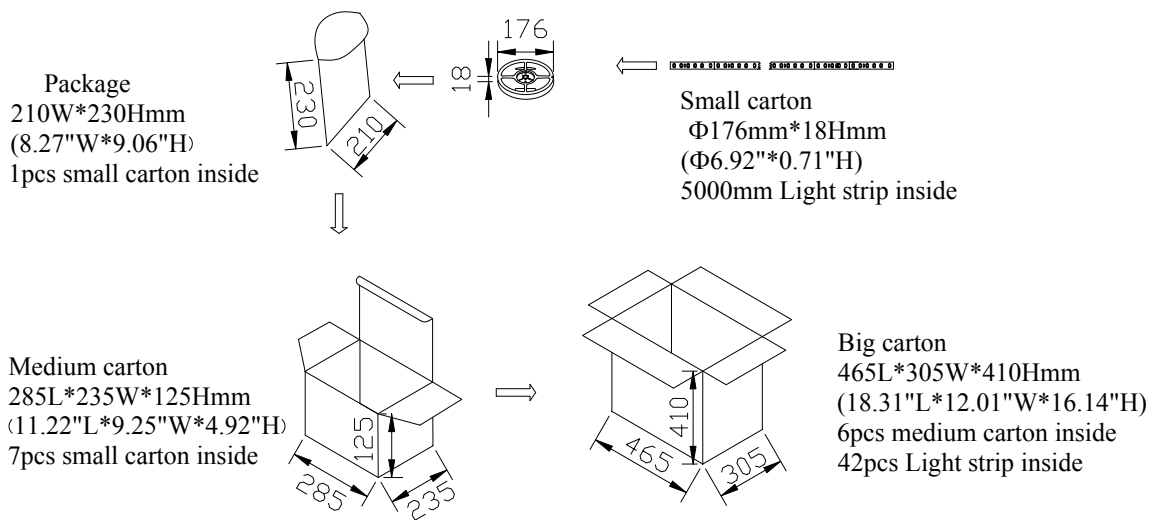

①      ②      ③      ④      ⑤

- ① LS: Light Strip
- ② 3528: LED Type
- ③ XX: WW(Warm White)    W(White)
- ④ 60: 60 pcs of LED

- ⑤ RN: DC 12V
- ⑥ -1: Waterproof grade :IP65

**Product Dimensions:**

**Notes:**

1. All dimensions unit in mm
2. Tolerances is  $\pm 0.5\text{mm}$  unless otherwise noted.

**Package Dimension:**