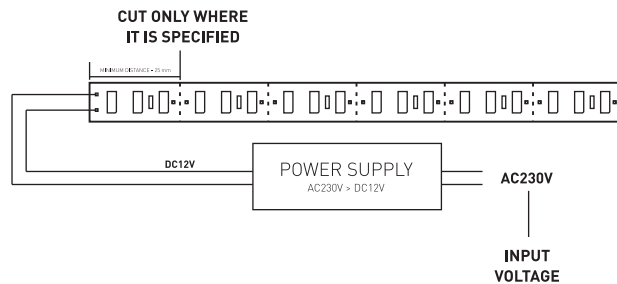

CONNECTION

Specifications of the products might change without further notice. Make sure to use the most recent released PDF.

LEDDEX, Ltd. | Elektrinės str. 8, Vilnius LT-03150, Lithuania | Tel./Fax. +370 5 212 7244 | info@leddex.eu | www.leddex.eu

© 2014 LEDDEX, Ltd. All rights reserved. | Date of release: 2014 01 15