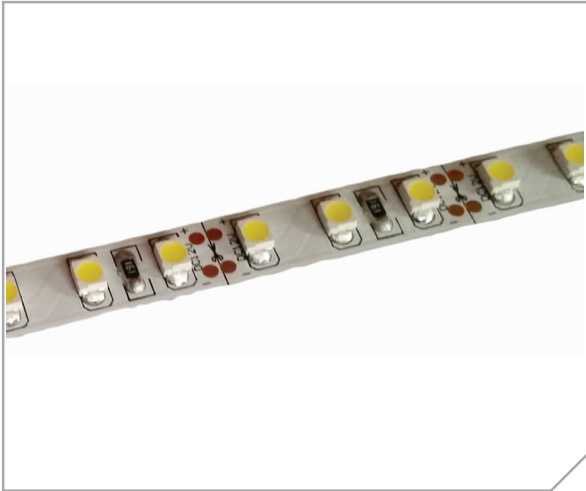

LED FLEXIBLE STRIPS | INDOOR

LS-FI120-X

DESCRIPTION

LEDDEX flexible LED strips, with high quality and high power 3528 LED package. LS-FI120 Model is mostly used where the maximum illumination levels are needed. Warm white and cool white colour temperatures as well as custom colours upon request.

LIGHTING APPLICATIONS

- Signage
- Accent lighting
- Furniture

TECHNICAL SPECIFICATIONS

COLOR (TEMPERATURE, K)

- warm white: ~3000K
- neutral white: ~4000K
- white: ~6500K

LED BRAND

Epistar LED (3528)

LUMINOUS FLUX, lm/LED

7 lm/LED

DIMENSIONS, mm

5000 x 8 x 2 mm

POWER, W/m

9.6W/m

PROTECTION CLASS

IP 20

INPUT VOLTAGE