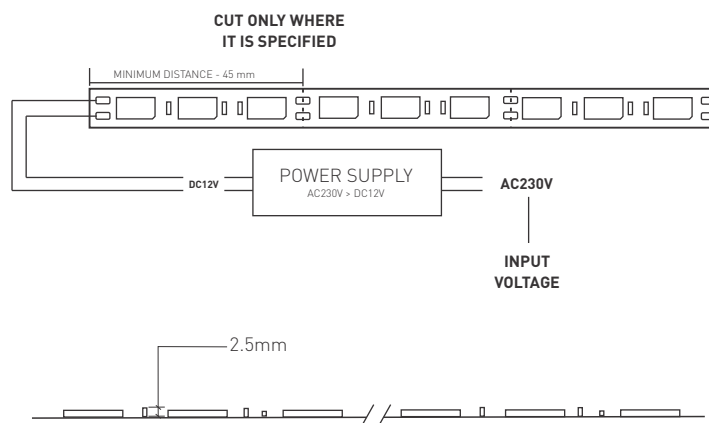

LUMINOUS FLUX, lm/LED

29 lm/LED

DIMENSIONS, mm

5000 x 5 x 2.5 mm

POWER, W/m

21W/m

PROTECTION CLASS

IP 20

INPUT VOLTAGE

DC12V

WARRANTY

3 years

Technical drawing

IMPORTANT NOTICE: PLEASE MAKE SURE THE POLARITY OF THE LED STRIP IS CONNECTED CORRECTLY !

Specifications of the products might change without further notice. Make sure to use the most recent released PDF.