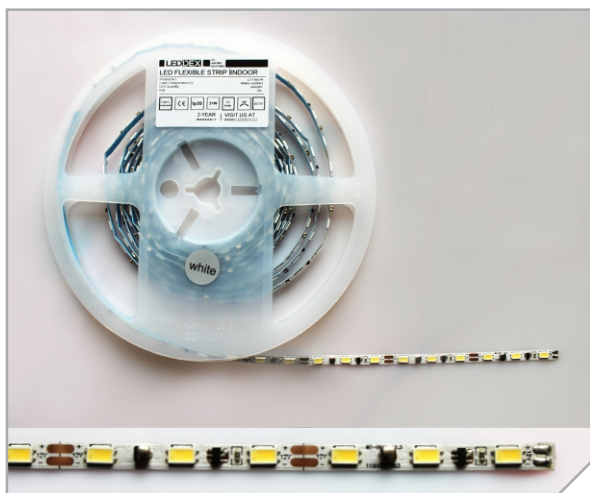

LS-FI66-X

RoHS COMPLIANT	CE	IP 20	21W PER METER	1914 LUMEN	91 LM/W	120°	DC12V
-------------------	----	-------	------------------	---------------	------------	------	-------

DESCRIPTION

LEDDEX extremely narrow flexible LED strips, with high quality/high power time tested 5630 LED by SAMSUNG (66 LEDs per meter). LS-FI66 Model is mostly used in lightsheet manufacturing, furniture, accent and other lighting installations. warm white and cool white colour temperatures as well as custom colours upon request.

*Must be installed on additional heatsink.

LIGHTING APPLICATIONS

- Lightsheet
- Signage
- Accent lighting
- Furniture

TECHNICAL SPECIFICATIONS

COLOR (TEMPERATURE, K)

- warm white: ~3000K
- neutral white: ~4000K
- day white: ~5000K
- white: ~6500K

LUMINOUS FLUX, lm/LED

29 lm/LED

DIMENSIONS, mm

5000 x 5 x 2.5 mm

POWER, W/m

21W/m

PROTECTION CLASS

IP 20

INPUT VOLTAGE

DC12V

WARRANTY

3 years

Technical drawing

IMPORTANT NOTICE: PLEASE MAKE SURE THE POLARITY OF THE LED STRIP IS CONNECTED CORRECTLY !

Specifications of the products might change without further notice. Make sure to use the most recent released PDF.