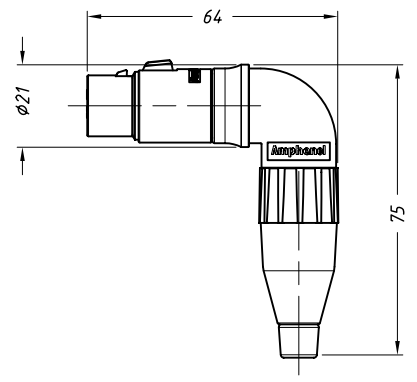

1 2 3 4 5 6

A
B
C
D
E
F

A
B
C
D
E
F

EXPLODED VIEW

OVERALL DIMENSION FEMALE CONNECTOR

OVERALL DIMENSION MALE CONNECTOR

3D VIEW FEMALE CONNECTOR

3D VIEW MALE CONNECTOR

PART NUMBER BREAKDOWN

UNLESS OTHERWISE SPECIFIED TOLERANCE TO BE		THIS DOCUMENT IS THE PROPERTY OF AMPHENOL AUSTRALIA PTY. LTD.. NO PART THEREOF MAY BE REPRODUCED AND USED WITHOUT THE PRIOR WRITTEN CONSENT OF THE OWNER			0	FIRST ISSUE	T.N	
LINEAR	ANGULAR	CAD FILE: 55010508000110	DRN: T.N	DATE: 10/10/07	REV.	CHANGE DETAILS	BY	DATE
X ± N/A	X° ± N/A	MATL:	CKD: P.M	DATE:	TITLE: RIGHT ANGLE AC SERIES METAL CONNECTOR			
X.X ± N/A	X°X' ± N/A	BREAK ALL SHARP EDGES AND REMOVE ALL BURRS	APP'D: P.M	DATE:	DRAWING NO. 55010508-000-1			
X.XX ± N/A	X°X'X" ± N/A	DO NOT SCALE	FINISH:	SCALE: NTS	PART No: SEE DETAIL	SIZE: A4	SHEET 1 OF 1	
DIMENSIONS IN MILLIMETRES		THIRD ANGLE PROJECTION						