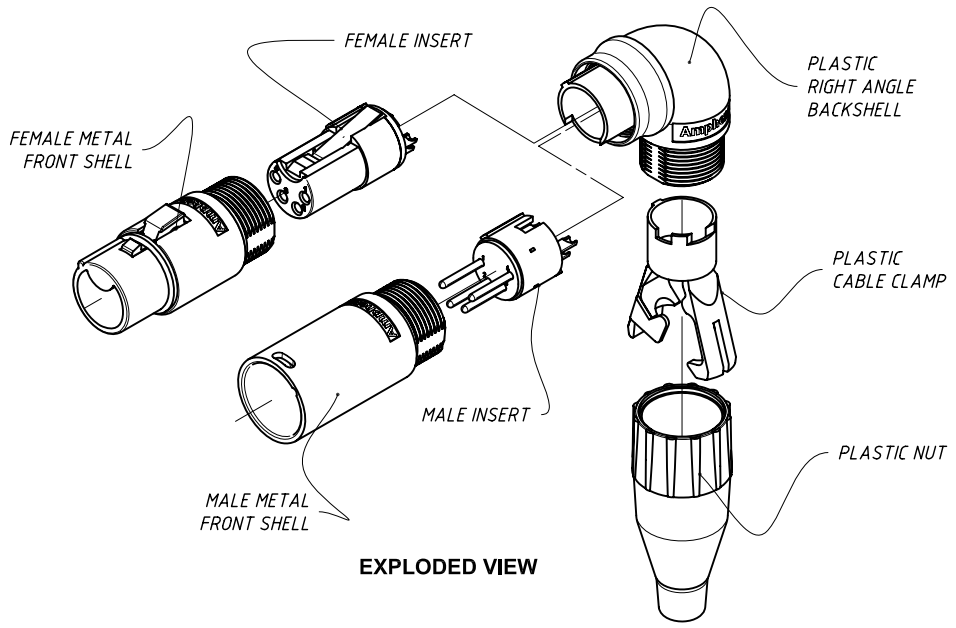

1 2 3 4 5 6

A
B
C
D
E
F

A
B
C
D
E
F

EXPLODED VIEW

OVERALL DIMENSION FEMALE CONNECTOR

OVERALL DIMENSION MALE CONNECTOR

3D VIEW FEMALE CONNECTOR

3D VIEW MALE CONNECTOR

PART NUMBER BREAKDOWN

UNLESS OTHERWISE SPECIFIED TOLERANCE TO BE		THIS DOCUMENT IS THE PROPERTY OF AMPHENOL AUSTRALIA PTY. LTD.. NO PART THEREOF MAY BE REPRODUCED AND USED WITHOUT THE PRIOR WRITTEN CONSENT OF THE OWNER			0	FIRST ISSUE	T.N	
LINEAR	ANGULAR	CAD FILE: 55010508000110	DRN: T.N	DATE: 10/10/07	REV.	CHANGE DETAILS	BY	DATE
X ± N/A	X° ± N/A	MATL:	CKD: P.M	DATE:	TITLE: RIGHT ANGLE AC SERIES METAL CONNECTOR			
X.X ± N/A	X°X' ± N/A	BREAK ALL SHARP EDGES AND REMOVE ALL BURRS	APP'D: P.M	DATE:	DRAWING NO. 55010508-000-1			
X.XX ± N/A	X°X'X" ± N/A	DO NOT SCALE	FINISH:	SCALE: NTS	PART No: SEE DETAIL	SIZE: A4	SHEET 1 OF 1	
DIMENSIONS IN MILLIMETRES		THIRD ANGLE PROJECTION						