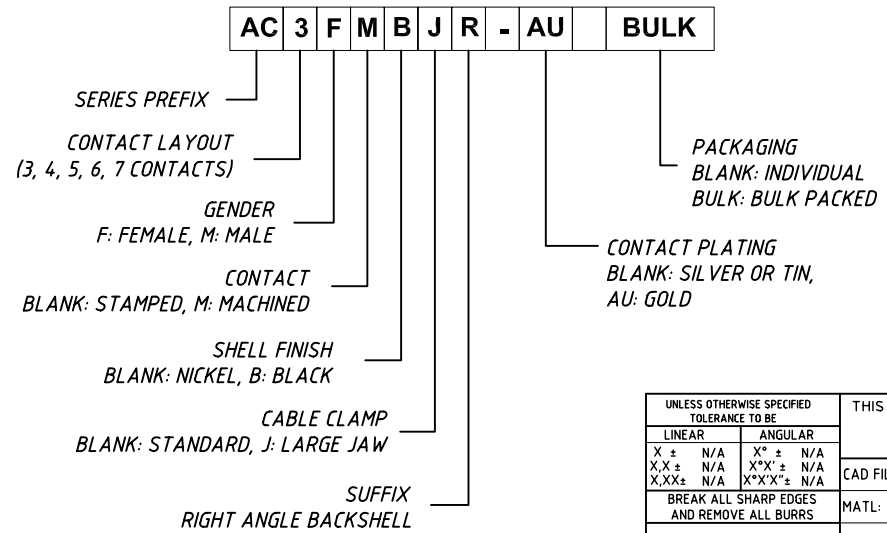

1 2 3 4 5 6

A
B
C
D
E
F

A
B
C
D
E
F

EXPLODED VIEW

OVERALL DIMENSION FEMALE CONNECTOR

OVERALL DIMENSION MALE CONNECTOR

3D VIEW FEMALE CONNECTOR

3D VIEW MALE CONNECTOR

PART NUMBER BREAKDOWN

UNLESS OTHERWISE SPECIFIED TOLERANCE TO BE		THIS DOCUMENT IS THE PROPERTY OF AMPHENOL AUSTRALIA PTY. LTD.. NO PART THEREOF MAY BE REPRODUCED AND USED WITHOUT THE PRIOR WRITTEN CONSENT OF THE OWNER			0	FIRST ISSUE	T.N	
LINEAR	ANGULAR	CAD FILE: 55010508000110	DRN: T.N	DATE: 10/10/07	REV.	CHANGE DETAILS	BY	DATE
X ± N/A	X° ± N/A	MATL:	CKD: P.M	DATE:	TITLE: RIGHT ANGLE AC SERIES METAL CONNECTOR			
X.X ± N/A	X°X' ± N/A	BREAK ALL SHARP EDGES AND REMOVE ALL BURRS	APP'D: P.M	DATE:	DRAWING NO. 55010508-000-1			
X.XX ± N/A	X°X'X" ± N/A	DO NOT SCALE	FINISH:	SCALE: NTS	PART No: SEE DETAIL	SIZE: A4	SHEET 1 OF 1	
DIMENSIONS IN MILLIMETRES		THIRD ANGLE PROJECTION						