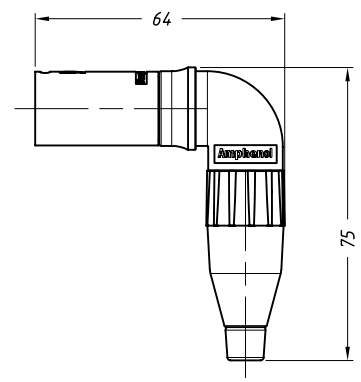

1 2 3 4 5 6

A
B
C
D
E
F

A
B
C
D
E
F

EXPLODED VIEW

OVERALL DIMENSION FEMALE CONNECTOR

OVERALL DIMENSION MALE CONNECTOR

3D VIEW FEMALE CONNECTOR

3D VIEW MALE CONNECTOR

PART NUMBER BREAKDOWN

UNLESS OTHERWISE SPECIFIED TOLERANCE TO BE		THIS DOCUMENT IS THE PROPERTY OF AMPHENOL AUSTRALIA PTY. LTD.. NO PART THEREOF MAY BE REPRODUCED AND USED WITHOUT THE PRIOR WRITTEN CONSENT OF THE OWNER			0	FIRST ISSUE	T.N	
LINEAR	ANGULAR	CAD FILE: 55010508000110	DRN: T.N	DATE: 10/10/07	REV.	CHANGE DETAILS	BY	DATE
X ± N/A	X° ± N/A	MATL:	CKD: P.M	DATE:	TITLE: RIGHT ANGLE AC SERIES METAL CONNECTOR			
X.X ± N/A	X°X' ± N/A	BREAK ALL SHARP EDGES AND REMOVE ALL BURRS	APP'D: P.M	DATE:	DRAWING NO. 55010508-000-1			
X.XX ± N/A	X°X'X" ± N/A	DO NOT SCALE	FINISH:	SCALE: NTS	PART No: SEE DETAIL	SIZE: A4	SHEET 1 OF 1	
DIMENSIONS IN MILLIMETRES		THIRD ANGLE PROJECTION						