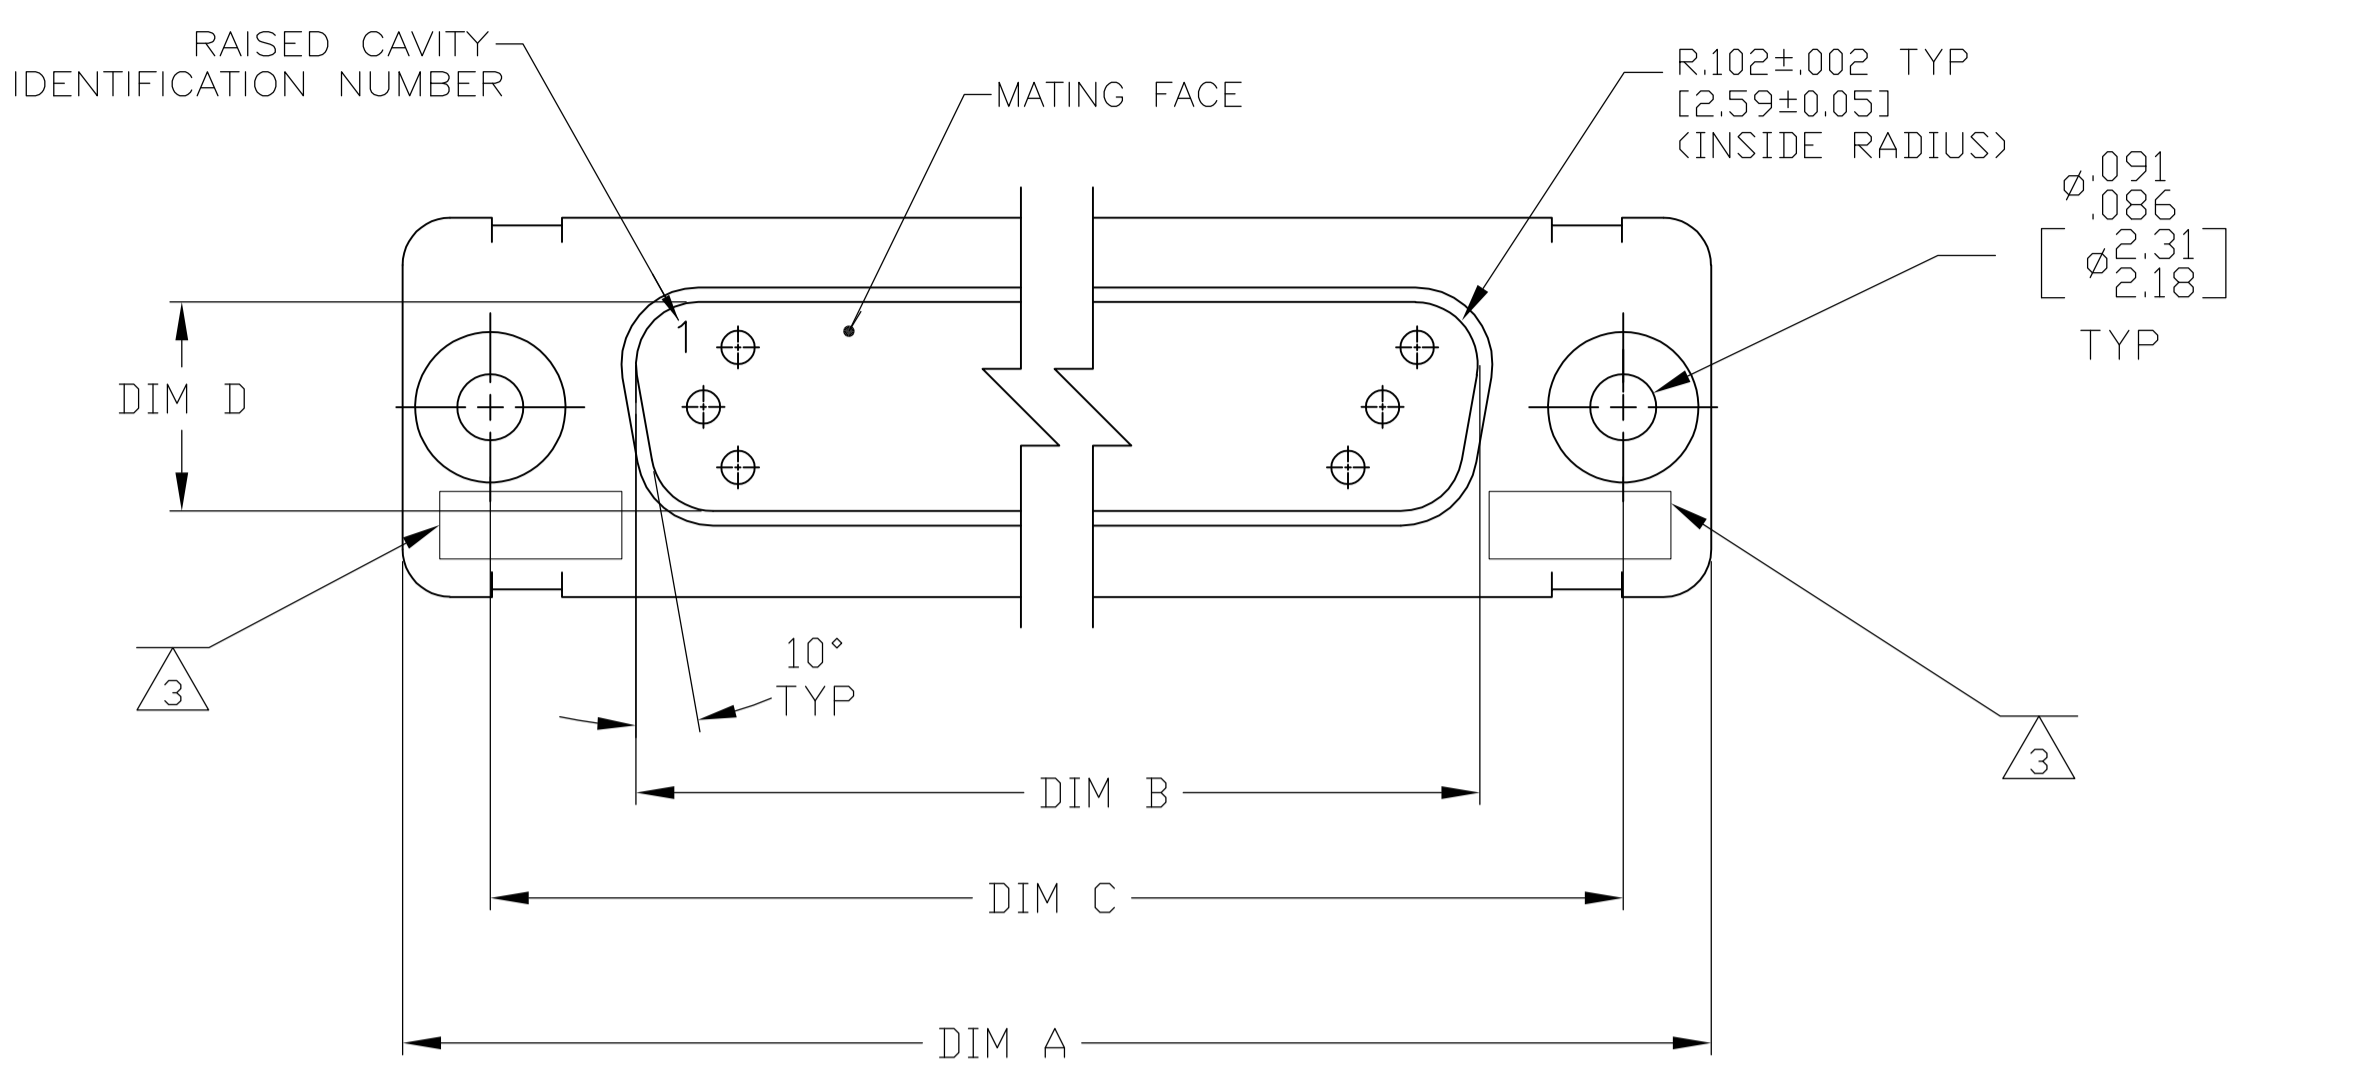

REVISED PER		ECO-15-016062	DATE	OWN	APPRO
H	REVISED PER	ECO-15-016062	09NOV15	KG	CD

- THE CONNECTOR DESCRIBED IN THIS DOCUMENT WILL MATE WITH ANY RECEPTACLE CONNECTOR WITH THE SAME INSERT ARRANGEMENT.
- MARKED WITH .047-.062 [1.19-1.57] HIGH CHARACTERS. FAR SIDE REFERS TO THE WIDE SIDE OF THE KEYSTONE. NEAR SIDE REFERS TO THE NARROW SIDE OF THE KEYSTONE. WHEN SPACE IS LIMITED MARKING CAN BE SPLIT BETWEEN FRONT AND REAR SHELL.
- UL/CSA DESIGNATION MARKED IN THIS AREA (DOES NOT APPLY TO -6 OR -12).
- CONNECTOR ASSEMBLY WITHOUT CONTACTS, MFG'S P/N 204370-2. MUST BE ORDERED SEPARATELY.
- CONNECTOR ASSEMBLY SUPPLIED WITH CONTACTS, MFG'S P/N 204370-2. PACKAGED IN A SEPARATE CONTAINER. QTY = NO. OF POSN. (SEE TABLE).