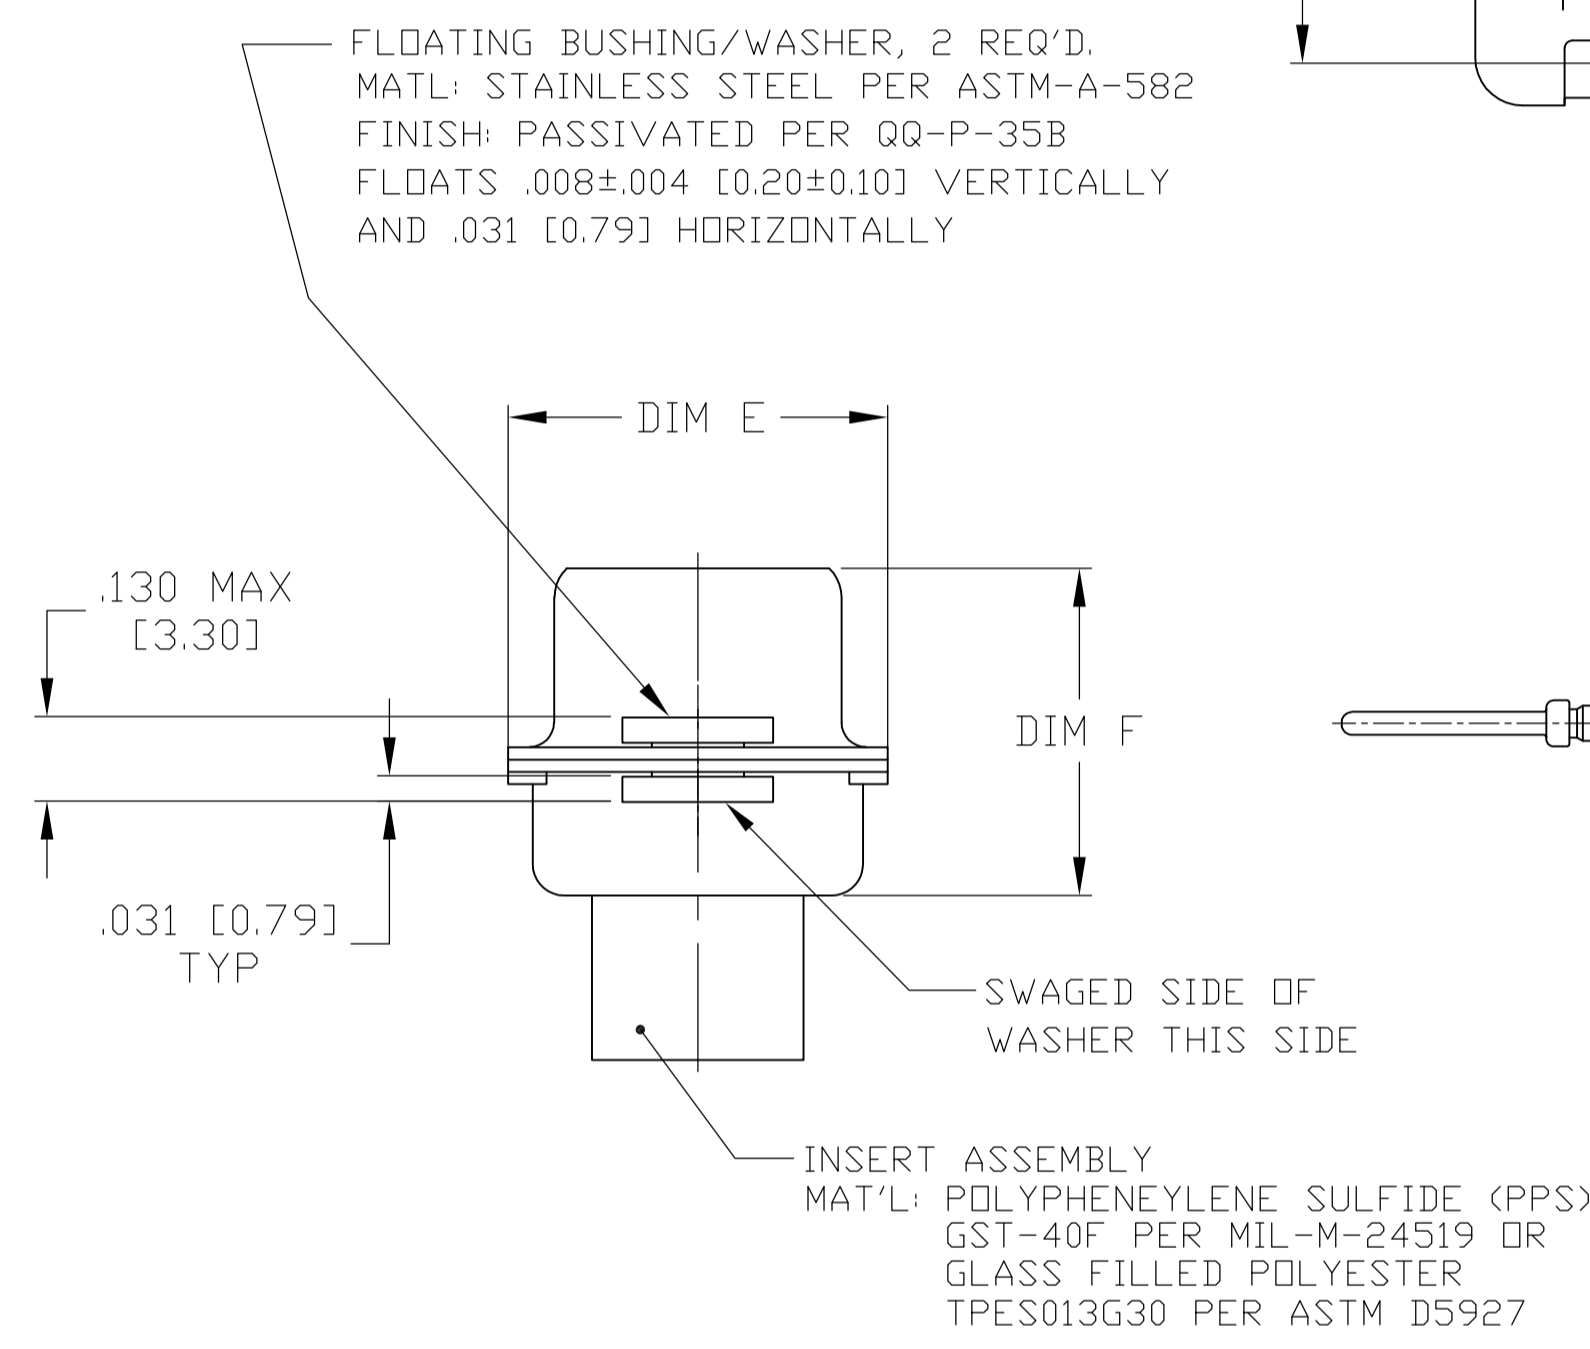

REVISED PER		ECO-15-016062	DATE	OWN	APPRO
H	REVISED PER	ECO-15-016062	09NOV15	KG	CD

- THE CONNECTOR DESCRIBED IN THIS DOCUMENT WILL MATE WITH ANY RECEPTACLE CONNECTOR WITH THE SAME INSERT ARRANGEMENT.
- MARKED WITH .047-.062 [1.19-1.57] HIGH CHARACTERS. FAR SIDE REFERS TO THE WIDE SIDE OF THE KEYSTONE. NEAR SIDE REFERS TO THE NARROW SIDE OF THE KEYSTONE. WHEN SPACE IS LIMITED MARKING CAN BE SPLIT BETWEEN FRONT AND REAR SHELL.
- UL/CSA DESIGNATION MARKED IN THIS AREA (DOES NOT APPLY TO -6 OR -12).
- CONNECTOR ASSEMBLY WITHOUT CONTACTS, MFG'S P/N 204370-2. MUST BE ORDERED SEPARATELY.
- CONNECTOR ASSEMBLY SUPPLIED WITH CONTACTS, MFG'S P/N 204370-2. PACKAGED IN A SEPARATE CONTAINER. QTY = NO. OF POSN. (SEE TABLE).