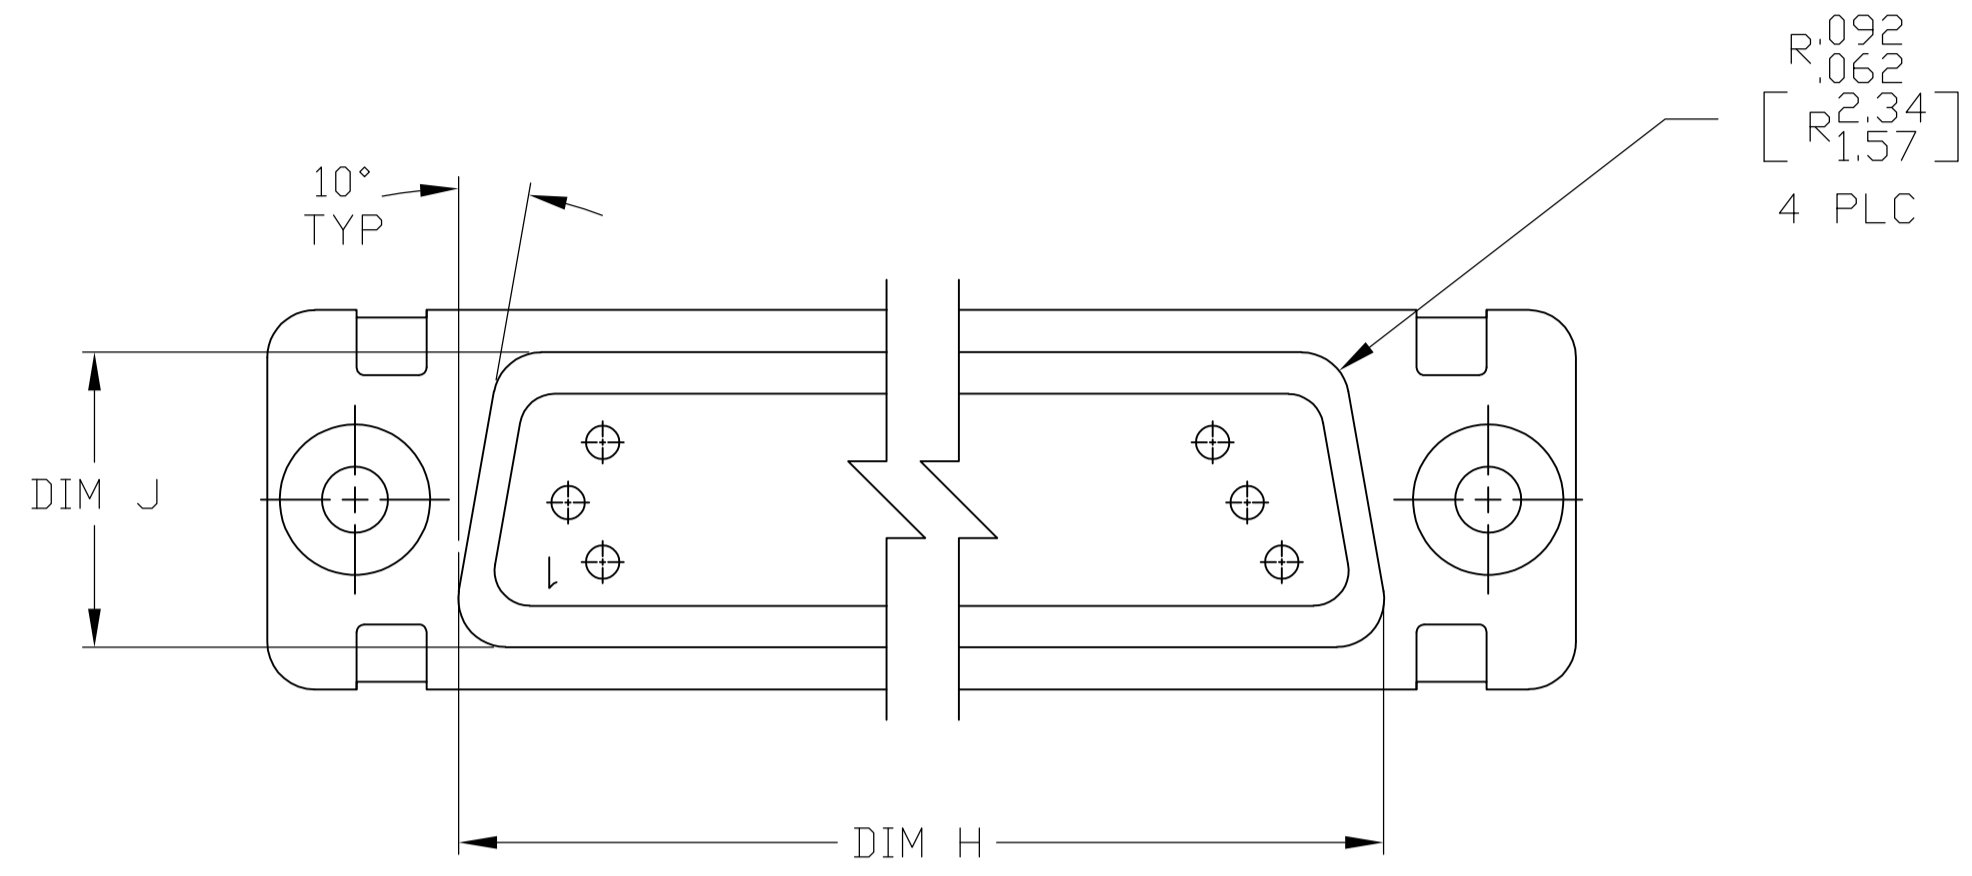

REVISED PER		ECO-15-016062	DATE	OWN	APPRO
H	REVISED PER	ECO-15-016062	09NOV15	KG	CD

- THE CONNECTOR DESCRIBED IN THIS DOCUMENT WILL MATE WITH ANY RECEPTACLE CONNECTOR WITH THE SAME INSERT ARRANGEMENT.
- MARKED WITH .047-.062 [1.19-1.57] HIGH CHARACTERS. FAR SIDE REFERS TO THE WIDE SIDE OF THE KEYSTONE. NEAR SIDE REFERS TO THE NARROW SIDE OF THE KEYSTONE. WHEN SPACE IS LIMITED MARKING CAN BE SPLIT BETWEEN FRONT AND REAR SHELL.
- UL/CSA DESIGNATION MARKED IN THIS AREA (DOES NOT APPLY TO -6 OR -12).
- CONNECTOR ASSEMBLY WITHOUT CONTACTS, MFG'S P/N 204370-2. MUST BE ORDERED SEPARATELY.
- CONNECTOR ASSEMBLY SUPPLIED WITH CONTACTS, MFG'S P/N 204370-2. PACKAGED IN A SEPARATE CONTAINER. QTY = NO. OF POSN. (SEE TABLE).