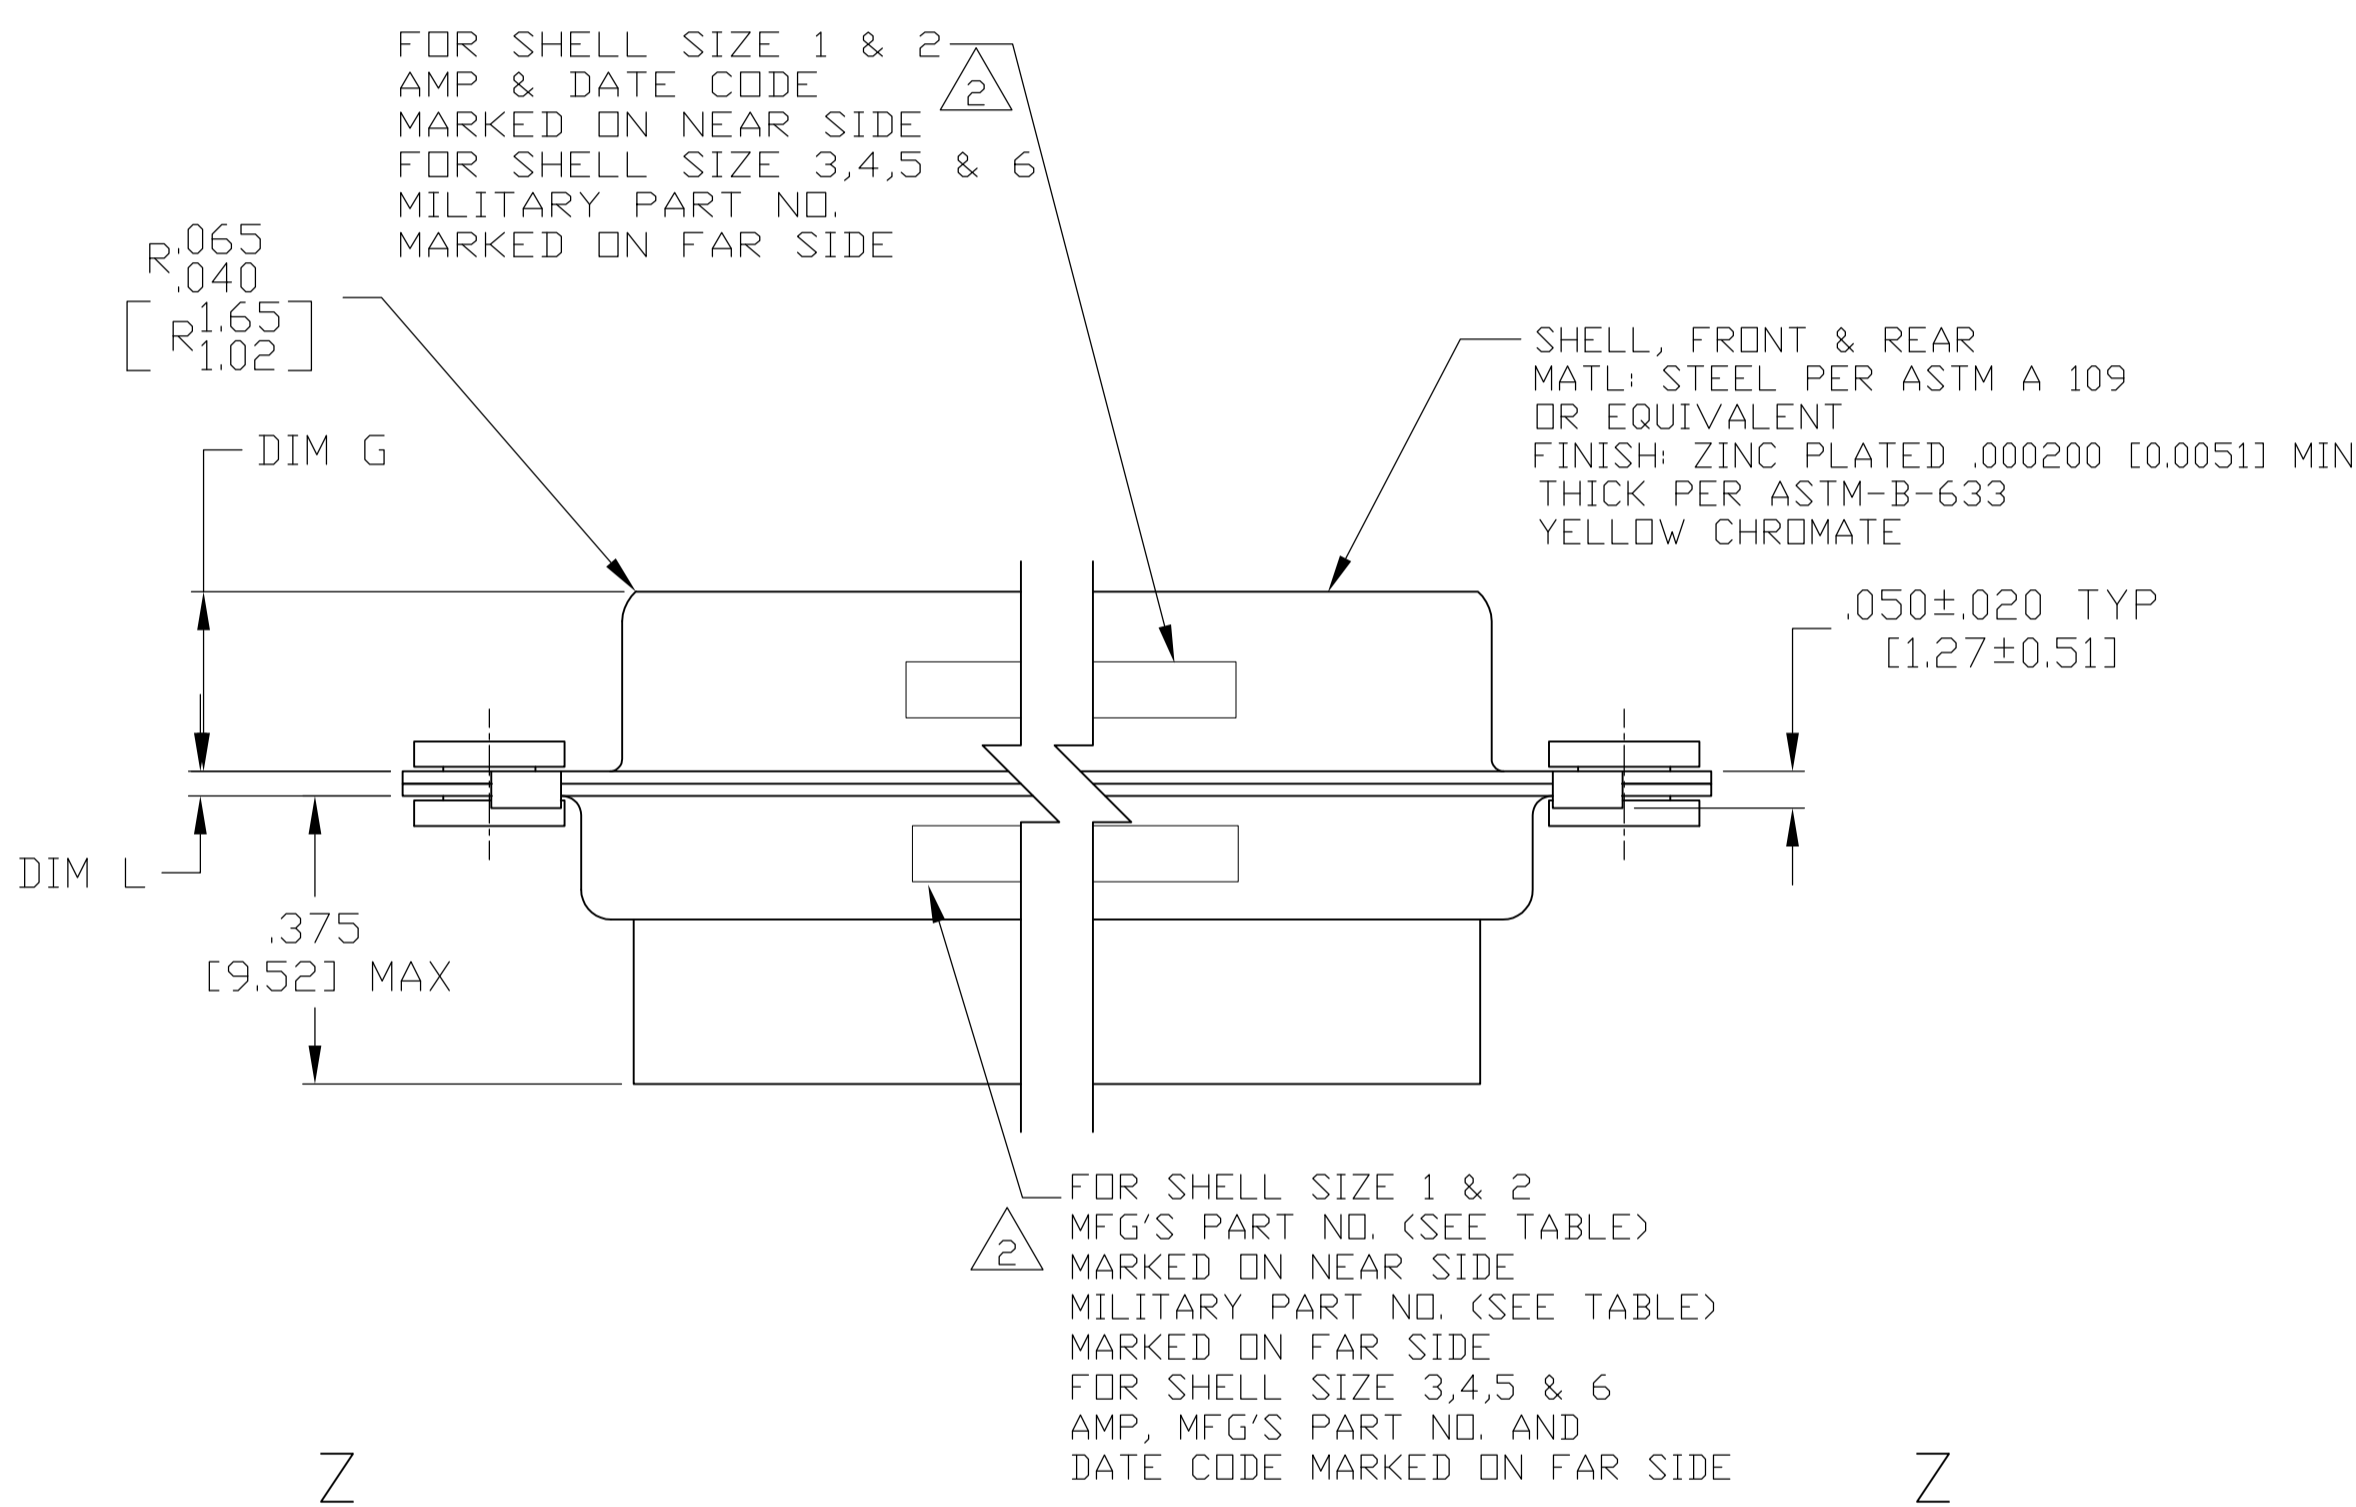

REVISED PER		ECO-15-016062	DATE	OWN	APPRO
H	REVISED PER	ECO-15-016062	09NOV15	KG	CD

- THE CONNECTOR DESCRIBED IN THIS DOCUMENT WILL MATE WITH ANY RECEPTACLE CONNECTOR WITH THE SAME INSERT ARRANGEMENT.
- MARKED WITH .047-.062 [1.19-1.57] HIGH CHARACTERS. FAR SIDE REFERS TO THE WIDE SIDE OF THE KEYSTONE. NEAR SIDE REFERS TO THE NARROW SIDE OF THE KEYSTONE. WHEN SPACE IS LIMITED MARKING CAN BE SPLIT BETWEEN FRONT AND REAR SHELL.
- UL/CSA DESIGNATION MARKED IN THIS AREA (DOES NOT APPLY TO -6 OR -12).
- CONNECTOR ASSEMBLY WITHOUT CONTACTS, MFG'S P/N 204370-2. MUST BE ORDERED SEPARATELY.
- CONNECTOR ASSEMBLY SUPPLIED WITH CONTACTS, MFG'S P/N 204370-2. PACKAGED IN A SEPARATE CONTAINER. QTY = NO. OF POSN. (SEE TABLE).

SIZE: A1
DRAWING NO: 00779
SCALE: 4:1
SHEET: 1 of 1
REV: H

X-ON Electronics

Largest Supplier of Electrical and Electronic Components

Click to view similar products for [D-Sub MIL Spec Connectors](#) category: