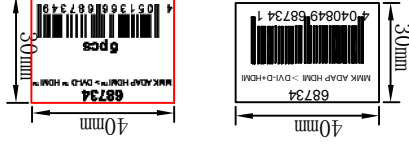

REV.	DATE	FILE AMEND NOTE
A/0	2014/06/06	ORIGINALITY EDITION

PIN OUT

PACKING DRAW

MATERIAL LIST:

NO.	PARTS NAME	SPECIFICATION DESCRIPTION	QTY	REMARK
⑧	DUST COVER	HDMI F Transparent LD-PE	1	pcs
⑦	DUST COVER	DVI F Transparent LD-PE	1	pcs
⑥	HDMI AF CONNECTOR	HDMI 19P/AF SOLDER TYPE, The Pin Gold Plating, the shell for Gold Plated	1	pcs
⑤	HDMI AM CONNECTOR	HDMI 19P/AM SOLDER TYPE, The Pin Gold Plating, the shell for Gold Plated	1	pcs
④	OVER MOLDING	PVC 88A BLACK REACH COMPLIANT	2	pcs
③	INNER MOLDING	LD-PE	2	pcs
②	DVI	DVI(24+1)/F SOLDER TYPE, The Pin Gold Plating, the shell for Gold Plated , black	1	pcs
①	CABLE	HDMI 28AWG (7/0.127BC*1P+E+WAM)*4+7/0.127BC*1P+7/0.127BC*5C+AE B-B=0.12mm/7*16 AL-MG REACH COMPLIANT JACKET:PVC/BLACK OD:7.3±0.2mm	1	pcs

DRAWING	WE0574	PART NAME	HDMI 19/M TO DVI (24+1)/F+HDMI/F
CUSTOMER	WEC	ICON	
CUSTOMER'S ITEM	68734	DRAWN BY	Ada.ye
APPRO BY		CHECK BY	Amy.zhang
REMARK		PAGE	1/1

NOTE:
 1. Electrical test:
 (1). 100% open short & miss wire test;
 (2). Insulation resistance:DC 300V 10M ohm;
 (3). Contactor resistance:3 ohm;
 2. RoHS COMPLIANT
 3. PRINT WORD:E258105 兄 AWM STYLE 20276 80°C 30V
 VW-1 HDMI