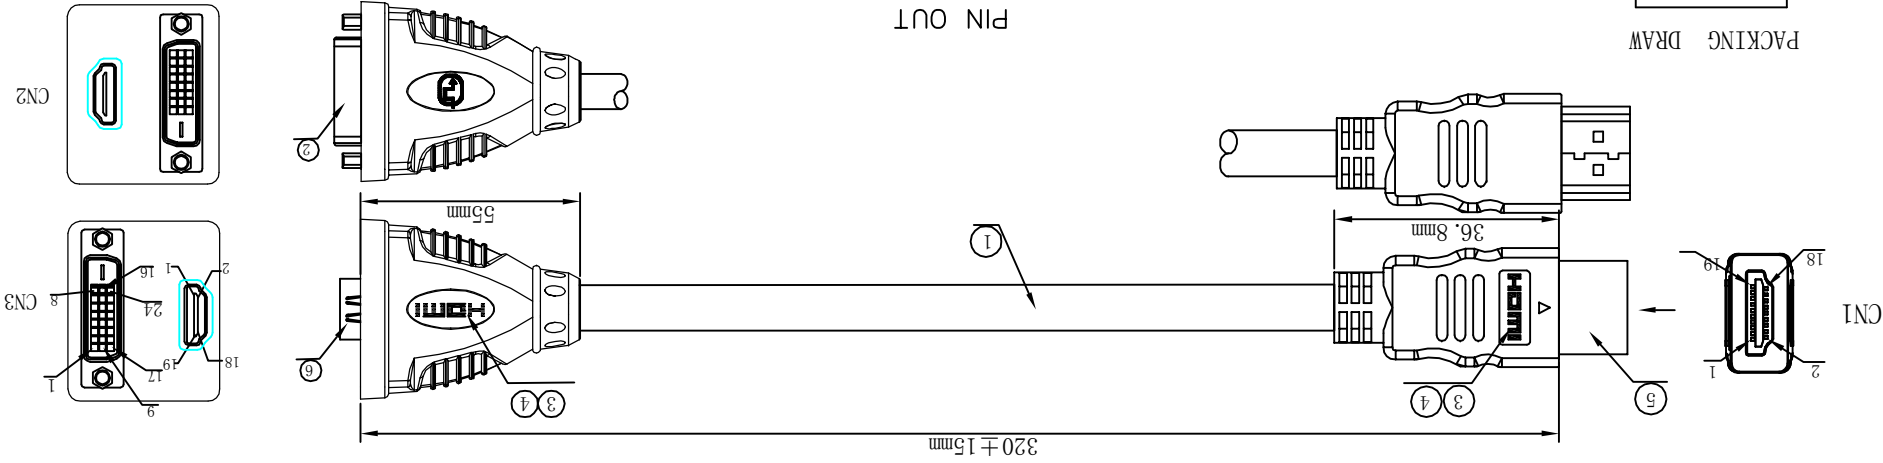

REV.	DATE	FILE AMEND NOTE
A/0	2014/06/06	ORIGINALITY EDITION

PIN OUT

PACKING DRAW

MATERIAL LIST:

NO.	PARTS NAME	SPECIFICATION DESCRIPTION	QTY	REMARK
⑧	DUST COVER	HDMI F Transparent LD-PE	1	pcs
⑦	DUST COVER	DVI F Transparent LD-PE	1	pcs
⑥	HDMI AF CONNECTOR	HDMI 19P/AF SOLDER TYPE, The Pin Gold Plating, the shell for Gold Plated	1	pcs
⑤	HDMI AM CONNECTOR	HDMI 19P/AM SOLDER TYPE, The Pin Gold Plating, the shell for Gold Plated	1	pcs
④	OVER MOLDING	PVC 88A BLACK REACH COMPLIANT	2	pcs
③	INNER MOLDING	LD-PE	2	pcs
②	DVI	DVI(24+1)/F SOLDER TYPE, The Pin Gold Plating, the shell for Gold Plated , black	1	pcs
①	CABLE	HDMI 28AWG (7/0.127BC*1P+E+WAM)*4+7/0.127BC*1P+7/0.127BC*5C+AE B-B=0.12mm/7*16 AL-MG REACH COMPLIANT JACKET:PVC/BLACK OD:7.3±0.2mm	1	pcs

DRAWING	WE0574	PART NAME	HDMI 19/M TO DVI (24+1)/F+HDMI/F
CUSTOMER	WEC	ICON	
CUSTOMER'S ITEM	68734	DRAWN BY	Ada.ye
APPRO BY		CHECK BY	Amy.zhang
REMARK		PAGE	1/1

NOTE:
 1. Electrical test:
 (1). 100% open short & miss wire test;
 (2). Insulation resistance:DC 300V 10M ohm;
 (3). Contactor resistance:3 ohm;
 2. RoHS COMPLIANT
 3. PRINT WORD:E258105 兄 AWM STYLE 20276 80°C 30V
 VW-1 HDMI