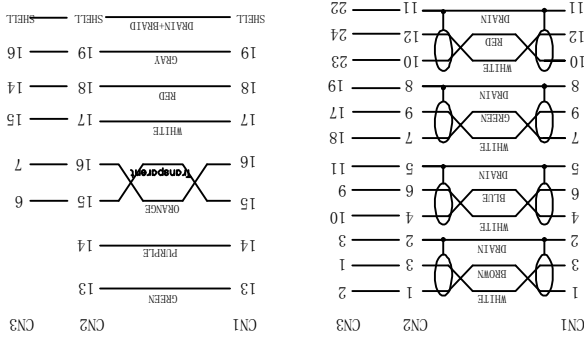

REV.	DATE	FILE AMEND NOTE
A/0	2014/06/06	ORIGINALITY EDITION

PIN OUT

PACKING DRAW

MATERIAL LIST:

NO.	PARTS NAME	SPECIFICATION DESCRIPTION	QTY	REMARK
⑧	DUST COVER	HDMI F Transparent LD-PE	1	pcs
⑦	DUST COVER	DVI F Transparent LD-PE	1	pcs
⑥	HDMI AF CONNECTOR	HDMI 19P/AF SOLDER TYPE, The Pin Gold Plating, the shell for Gold Plated	1	pcs
⑤	HDMI AM CONNECTOR	HDMI 19P/AM SOLDER TYPE, The Pin Gold Plating, the shell for Gold Plated	1	pcs
④	OVER MOLDING	PVC 88A BLACK REACH COMPLIANT	2	pcs
③	INNER MOLDING	LD-PE	2	pcs
②	DVI	DVI(24+1)/F SOLDER TYPE, The Pin Gold Plating, the shell for Gold Plated , black	1	pcs
①	CABLE	HDMI 28AWG (7/0.127BC*1P+E+WAM)*4+7/0.127BC*1P+7/0.127BC*5C+AE B-B=0.12mm/7*16 AL-MG REACH COMPLIANT JACKET:PVC/BLACK OD:7.3±0.2mm	1	pcs

DRAWING	WE0574	PART NAME	HDMI 19/M TO DVI (24+1)/F+HDMI/F
CUSTOMER	WEC	ICON	
CUSTOMER'S ITEM	68734	DRAWN BY	Ada.ye
APPRO BY		CHECK BY	Amy.zhang
REMARK		PAGE	1/1

NOTE:
 1. Electrical test:
 (1). 100% open short & miss wire test;
 (2). Insulation resistance:DC 300V 10M ohm;
 (3). Contactor resistance:3 ohm;
 2. RoHS COMPLIANT
 3. PRINT WORD:E258105 兄 AWM STYLE 20276 80°C 30V
 VW-1 HDMI