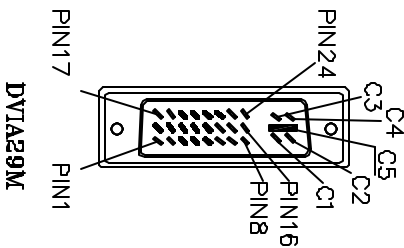

ROHS-COMPLIANT

WIRER DIAGRAM

DVI_A(M)
PLASTIC: BLACK

- 100% OPEN / SHORT / INSULATING TEST
- INSULATION TEST: 5MΩ
- PACKING: <1> EACH PC / POLYBAG + EAN CODE LABEL & ROHS LABEL
- <2> EACH CARTON / ROHS LABEL(L*W=85*22mm)
- EAN CODE: 4280113580167

COMPONENTS	DESCRIPTION	Q'TY
1 DVI_A29M	DVI-Analog 29P Male Connector Insulator: High Temperature Plastic UL-94V-0 Contact: Brass Shell: Steel With Tin Plated 150µ" Over Contact Plating: G/F Selective Plating And Tin/LEAD On Solder Cup All With Nickel Underplating	1
2 Jack Screw	UNC #4-40 Nickel Plated	2
3 Hood	F.V.C Molded Color: Black(NK-K01) Inner Molded With Copper Foil Shielded	1
4 Screw Lock	UNC #4-40 Nickel Plated	2
5 HD15F	D-SUB High Density 2.29mm 15P Female Connector Shell: Steel Nickel Plated Insulator: Black P.B.T Contact: Brass G/F Gold Plated	1

Tolerance	Inch	M/M
X	.015	.30
.XX	.010	.10
.XXX	.005	.05

Drawn: **FANATIC 04/21/08**
Check: Engr

2DIREKT GMBH
Title: DVI_I/M - VGA/F ADAPTOR
Customer P/N: AD0001
App'd: Customer
Scale: NONE Units: m/r
Dwg No. 160-1294 REV: B Sheet 1/2