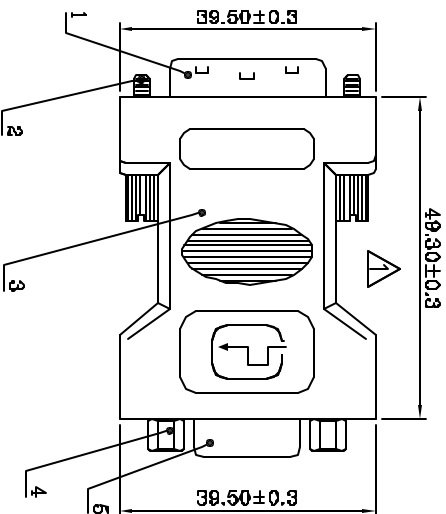

ROHS-COMPLIANT

WIRER DIAGRAM

DVI_A(M)
PLASTIC: BLACK

- 100% OPEN / SHORT / INSULATING TEST
- INSULATION TEST: 5MΩ
- PACKING: <1> EACH PC / POLYBAG + EAN CODE LABEL & ROHS LABEL
- <2> EACH CARTON / ROHS LABEL(L*W=85*22mm)
- EAN CODE: 4280113580167

COMPONENTS	DESCRIPTION	Q'TY
1 DVI_A29M	DVI-Analog 29P Male Connector Insulator: High Temperature Plastic UL-94V-0 Contact: Brass Shell: Steel With Tin Plated 150µ" Over Contact Plating: G/F Selective Plating And Tin/LEAD On Solder Cup All With Nickel Underplating	1
2 Jack Screw	UNC #4-40 Nickel Plated	2
3 Hood	F.V.C Molded Color: Black(NK-K01) Inner Molded With Copper Foil Shielded	1
4 Screw Lock	UNC #4-40 Nickel Plated	2
5 HD15F	D-SUB High Density 2.29mm 15P Female Connector Shell: Steel Nickel Plated Insulator: Black P.B.T Contact: Brass G/F Gold Plated	1

Tolerance	Inch	M/M
X	.015	.30
.XX	.010	.10
.XXX	.005	.05

Drawn: **FANATIC 04/21/08**
Check: Engr

2DIREKT GMBH
Title: DVI_I/M - VGA/F ADAPTOR
Customer P/N: AD0001
App'd: Customer
Scale: NONE Units: m/r
Dwg No. 160-1294 REV: B Sheet 1/2