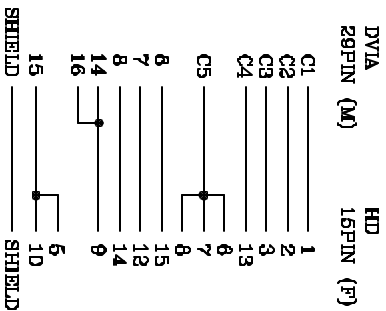

ROHS-COMPLIANT

WIRER DIAGRAM

DVI_A(M)
PLASTIC: BLACK

- 100% OPEN / SHORT / INSULATING TEST
- INSULATION TEST: 5MΩ
- PACKING: <1> EACH PC / POLYBAG + EAN CODE LABEL & ROHS LABEL
- <2> EACH CARTON / ROHS LABEL(L*W=85*22mm)
- EAN CODE: 4280113580167

COMPONENTS	DESCRIPTION	Q'TY
1 DVI_A29M	DVI-Analog 29P Male Connector Insulator: High Temperature Plastic UL-94V-0 Contact: Brass Shell: Steel With Tin Plated 150µ" Over Contact Plating: G/F Selective Plating And Tin/LEAD On Solder Cup All With Nickel Underplating	1
2 Jack Screw	UNC #4-40 Nickel Plated	2
3 Hood	F.V.C Molded Color: Black(NK-K01) Inner Molded With Copper Foil Shielded	1
4 Screw Lock	UNC #4-40 Nickel Plated	2
5 HD15F	D-SUB High Density 2.29mm 15P Female Connector Shell: Steel Nickel Plated Insulator: Black P.B.T Contact: Brass G/F Gold Plated	1

Tolerance	Inch	M/M
X	.015	.30
.XX	.010	.10
.XXX	.005	.05

Drawn: **FANATIC 04/21/08**
Check: Engr

2DIREKT GMBH
Title: DVI_I/M - VGA/F ADAPTOR
Customer P/N: AD0001
App'd: Customer
Scale: NONE Units: m/r
Dwg No. 160-1294 REV: B Sheet 1/2