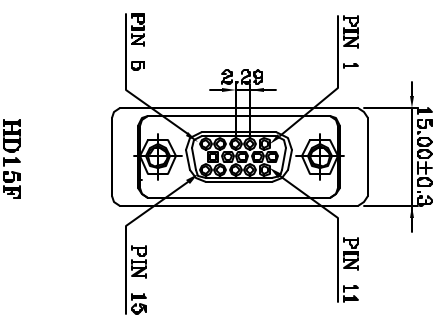

ROHS-COMPLIANT

WIRER DIAGRAM

DVI_A(M)
PLASTIC: BLACK

- 100% OPEN / SHORT / INSULATING TEST
- INSULATION TEST: 5MΩ
- PACKING: <1> EACH PC / POLYBAG + EAN CODE LABEL & ROHS LABEL
- <2> EACH CARTON / ROHS LABEL(L*W=85*22mm)
- EAN CODE: 4280113580167

COMPONENTS	DESCRIPTION	Q'TY
1 DVI_A29M	DVI-Analog 29P Male Connector Insulator: High Temperature Plastic UL-94V-0 Contact: Brass Shell: Steel With Tin Plated 150µ" Over Contact Plating: G/F Selective Plating And Tin/LEAD On Solder Cup All With Nickel Underplating	1
2 Jack Screw	UNC #4-40 Nickel Plated	2
3 Hood	F.V.C Molded Color: Black(NK-K01) Inner Molded With Copper Foil Shielded	1
4 Screw Lock	UNC #4-40 Nickel Plated	2
5 HD15F	D-SUB High Density 2.29mm 15P Female Connector Shell: Steel Nickel Plated Insulator: Black P.B.T Contact: Brass G/F Gold Plated	1

Tolerance	Inch	M/M
X	.015	.30
.XX	.010	.10
.XXX	.005	.05

Drawn: **FANATIC 04/21/08**
Check: Engr

2DIREKT GMBH
Title: DVI_I/M - VGA/F ADAPTOR
Customer P/N: AD0001
App'd: Customer
Scale: NONE Units: m/r
Dwg No. 160-1294 REV: B Sheet 1/2