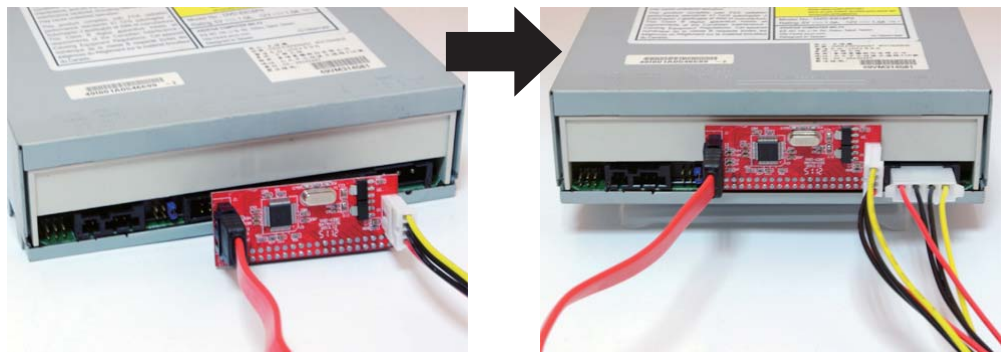

Art No. AD0005B

IDE Hard Drive to SATA Converter - Adapts IDE Hard Drives to Serial ATA

The Logilink AD0005B IDE to Serial ATA converter is the most cost effective solution for converting standard IDE and ATAPI devices to the new Serial ATA interface standard. Designed to mount easily behind the back of any IDE hard drive and ATAPI devices, this adapter lets you connect your older IDE drives to your new SATA interface. With simple Plug and Play installation, you'll be using your IDE hard drive or ATAPI device with SATA high speed.

Features:

- Connect an IDE hard drive to a SATA controller
- Compliant to Serial ATA 1.0 standard up to 3.0Gbps
- Supports up to UDMA/133 Drives
- Plug and Play
- Compatible with most of Serial ATA controller
- Connector: 1 x IDE40 pin, 1 x SATA 7 pin and 1 x 4 pin power connector

Art No. AD0005B

IDE Hard Drive to SATA Converter - Adapts IDE Hard Drives to Serial ATA

CD/ DVD Drive Installation:

Package Content:

- 1 x Serial ATA-to-IDE Converter
- 1 x Y-Splitter Power Cable
- 1 x SATA Cable
- 1 x User Manual