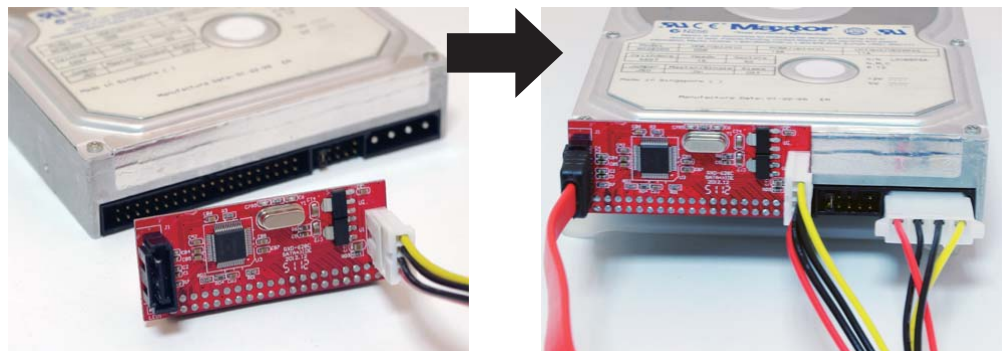

HDD Installation:

* The specifications and pictures are subject to change without notice.
*All trade names referenced are the registered namework of their respective owners.

RoHS
compliant

Made in China