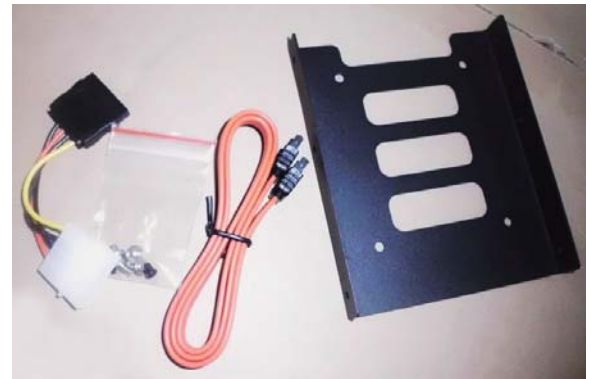

Art No. AD0012

Mounting Bracket for 2,5" (6.35cm) HDD/SSD in 3,5" (8.89cm) Bay

Specifications:

- 2,5" (6.35cm) HDD/SSD Bracket
- Supports a 2,5" (6.35cm) HDD or SSD into 3,5" (8.89cm) bay
- Material: Metal
- Size: 122x100x25 mm

Package Contents:

- 1 x 2.5" (6.35cm) HDD/SSD Mounting Kit
- 1 x SATA cable
- 1 x Power cable

Packaging Information:

- Packing Dimension: 105x186 mm
- Packing Weight: 0.13kg
- Carton Dimension: 535x455x250 mm
- Carton Q'ty: 100pcs
- Carton Weight: 12kg