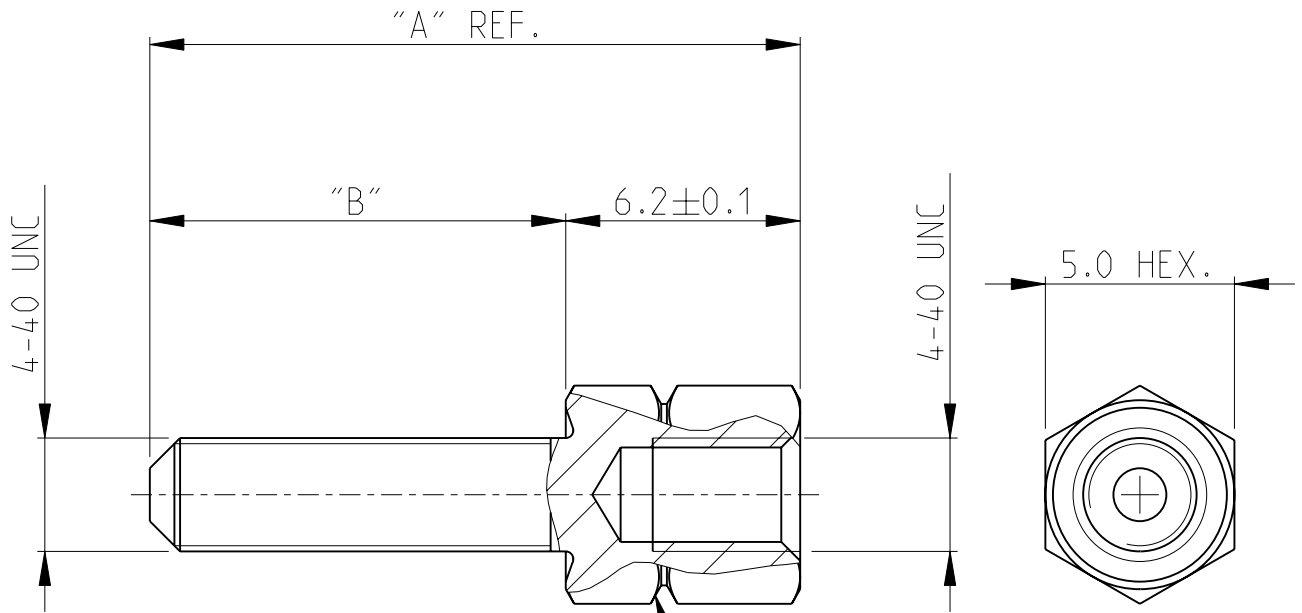

LOC	DIST	REVISIONS					
AI	-	P	LTR	DESCRIPTION	DATE	DWN	APVD
		F	H-9720		21APR92	SM	CVT
		G1	REDRAWN		6JUN05	ACK	MS
		G2	REVISED PER ECO-10-00045		12JAN10	KK	AEG
		J	ECR-11-005934		28MAR11	RK	KMA

NOTE

- 1 OBSOLETE PARTS: OBSOLETE CIS STERMLINING PER D.RENAUD/D.SINSI
- 2. MAXIMUM MOUNTING TORQUE 0,6 Nm.

	9,2	3,0	PLAIN	ARCAP	3-828 102-3	
	9,2	3,0	TINPLATED	BRASS	3-828 102-1	
	17,2	11,0	PLAIN	ARCAP	2-828 102-3	
	17,2	11,0	TINPLATED	BRASS	2-828 102-1	
	15,9	9,7	PLAIN	ARCAP	1-828 102-3	
	15,9	9,7	TINPLATED	BRASS	1-828 102-1	
1	OBSOLETE	11,2	5,0	PLAIN	ARCAP	828 102-3
		11,2	5,0	TINPLATED	BRASS	828 102-1
	DIM. "A"	DIM. "B"	FINISH	MATERIAL	PARTNUMBER	

DIMENSIONS:

mm

TOLERANCES UNLESS OTHERWISE SPECIFIED:

0 PLC	±
1 PLC	±0.2
2 PLC	±0.2
3 PLC	±
4 PLC	±
ANGLES	±2°

DWN G.ACKERMANN 06JUN2005	MATERIAL -	FINISH -
CHK M.SCHAARSCHMIDT 06JUN2005	TE Connectivity	
APVD G.FELDMEIER 06JUN2005		
PRODUCT SPEC -	NAME SCREW LOCK, FEMALE HD-SERIES BEFESTIGUNGSSCHRAUBE, BUCHSENLEISTE	
APPLICATION SPEC -	SIZE A 4	CAGE CODE 00779
WEIGHT -	DRAWING NO C-828102	RESTRICTED TO -
CUSTOMER DRAWING		SCALE 5:1
		SHEET 1 OF 1
		REV J