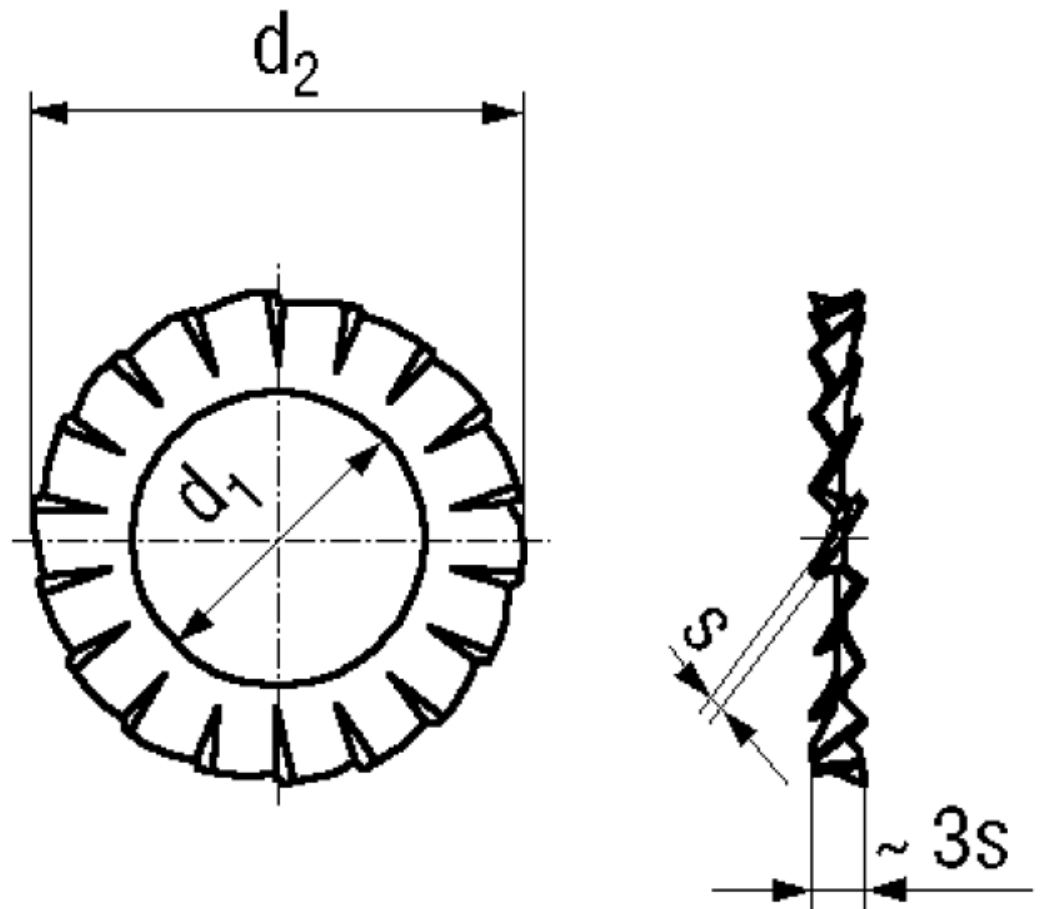

BN 675

Serrated lock washers
type A, external serrated

DIN 6798 A
~UNI 8842 A

Material	Stainless steel	Quality	A2
----------	-----------------	---------	----

Article No. - 1861093	
for screws:	M8
d_1 min.	8,4
d_2 max.	15
s	0,8

DIN 6798: Standard withdrawn
M5, M8: Only for hex cap screws

X-ON Electronics

Largest Supplier of Electrical and Electronic Components

Click to view similar products for [Screws & Fasteners](#) category: