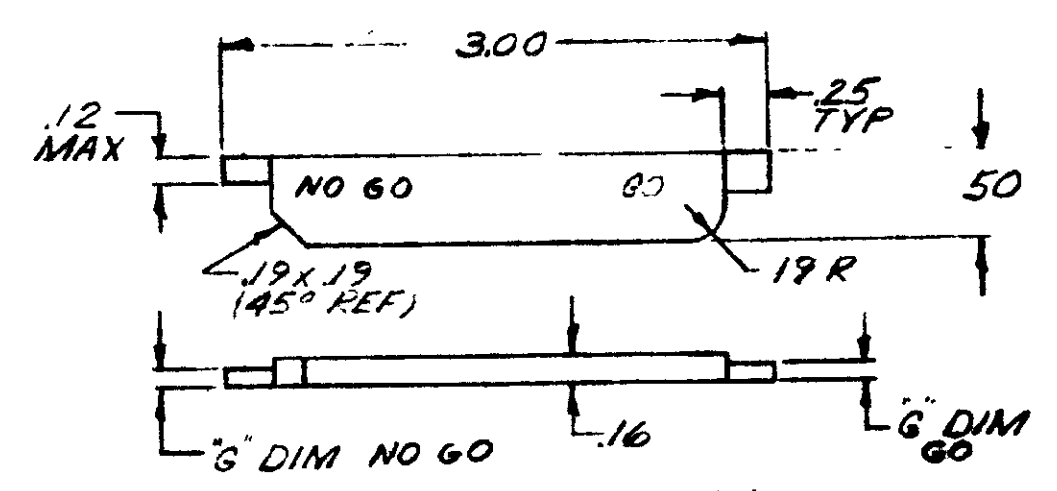

69872

INSULATION CRIMP BARREL CRIMP
 ENLARGED VIEW OF CRIMPS

"G" DIM AT POS. #1		"C" DIM	
GO	NO GO	GO	NO GO
.030	.050	.109	.115

SUGGESTED PLUG GAGE FOR "C" DIM BARREL CRIMP

SUGGESTED PLUG GAGE FOR "G" DIM INSULATION CRIMP

PLUG GAGE DIMENSIONS APPLY WHEN TOOL IS BOTTOMED BUT NOT UNDER PRESSURE.

SUPERSEDED BY IS-2423

NUMBER	NAME	REMARKS	ITEM NO.
1	307275-1	SADDLE	9
1	2-59577-9	SCREW (10-32 UNF-3A X .470 LONG)	8
1	59781-6	SCREW-SPECIAL	7
1	1-59619-7	ANVIL-INSULATION	6
1	59623-6	ANVIL	5
2	1-21046-3	RING-RETAINING	4
1	59779-2	INDENTER	3
1	307285-1	INDENTER-INSULATION	2
1	59781-2	SCREW-SPECIAL	1