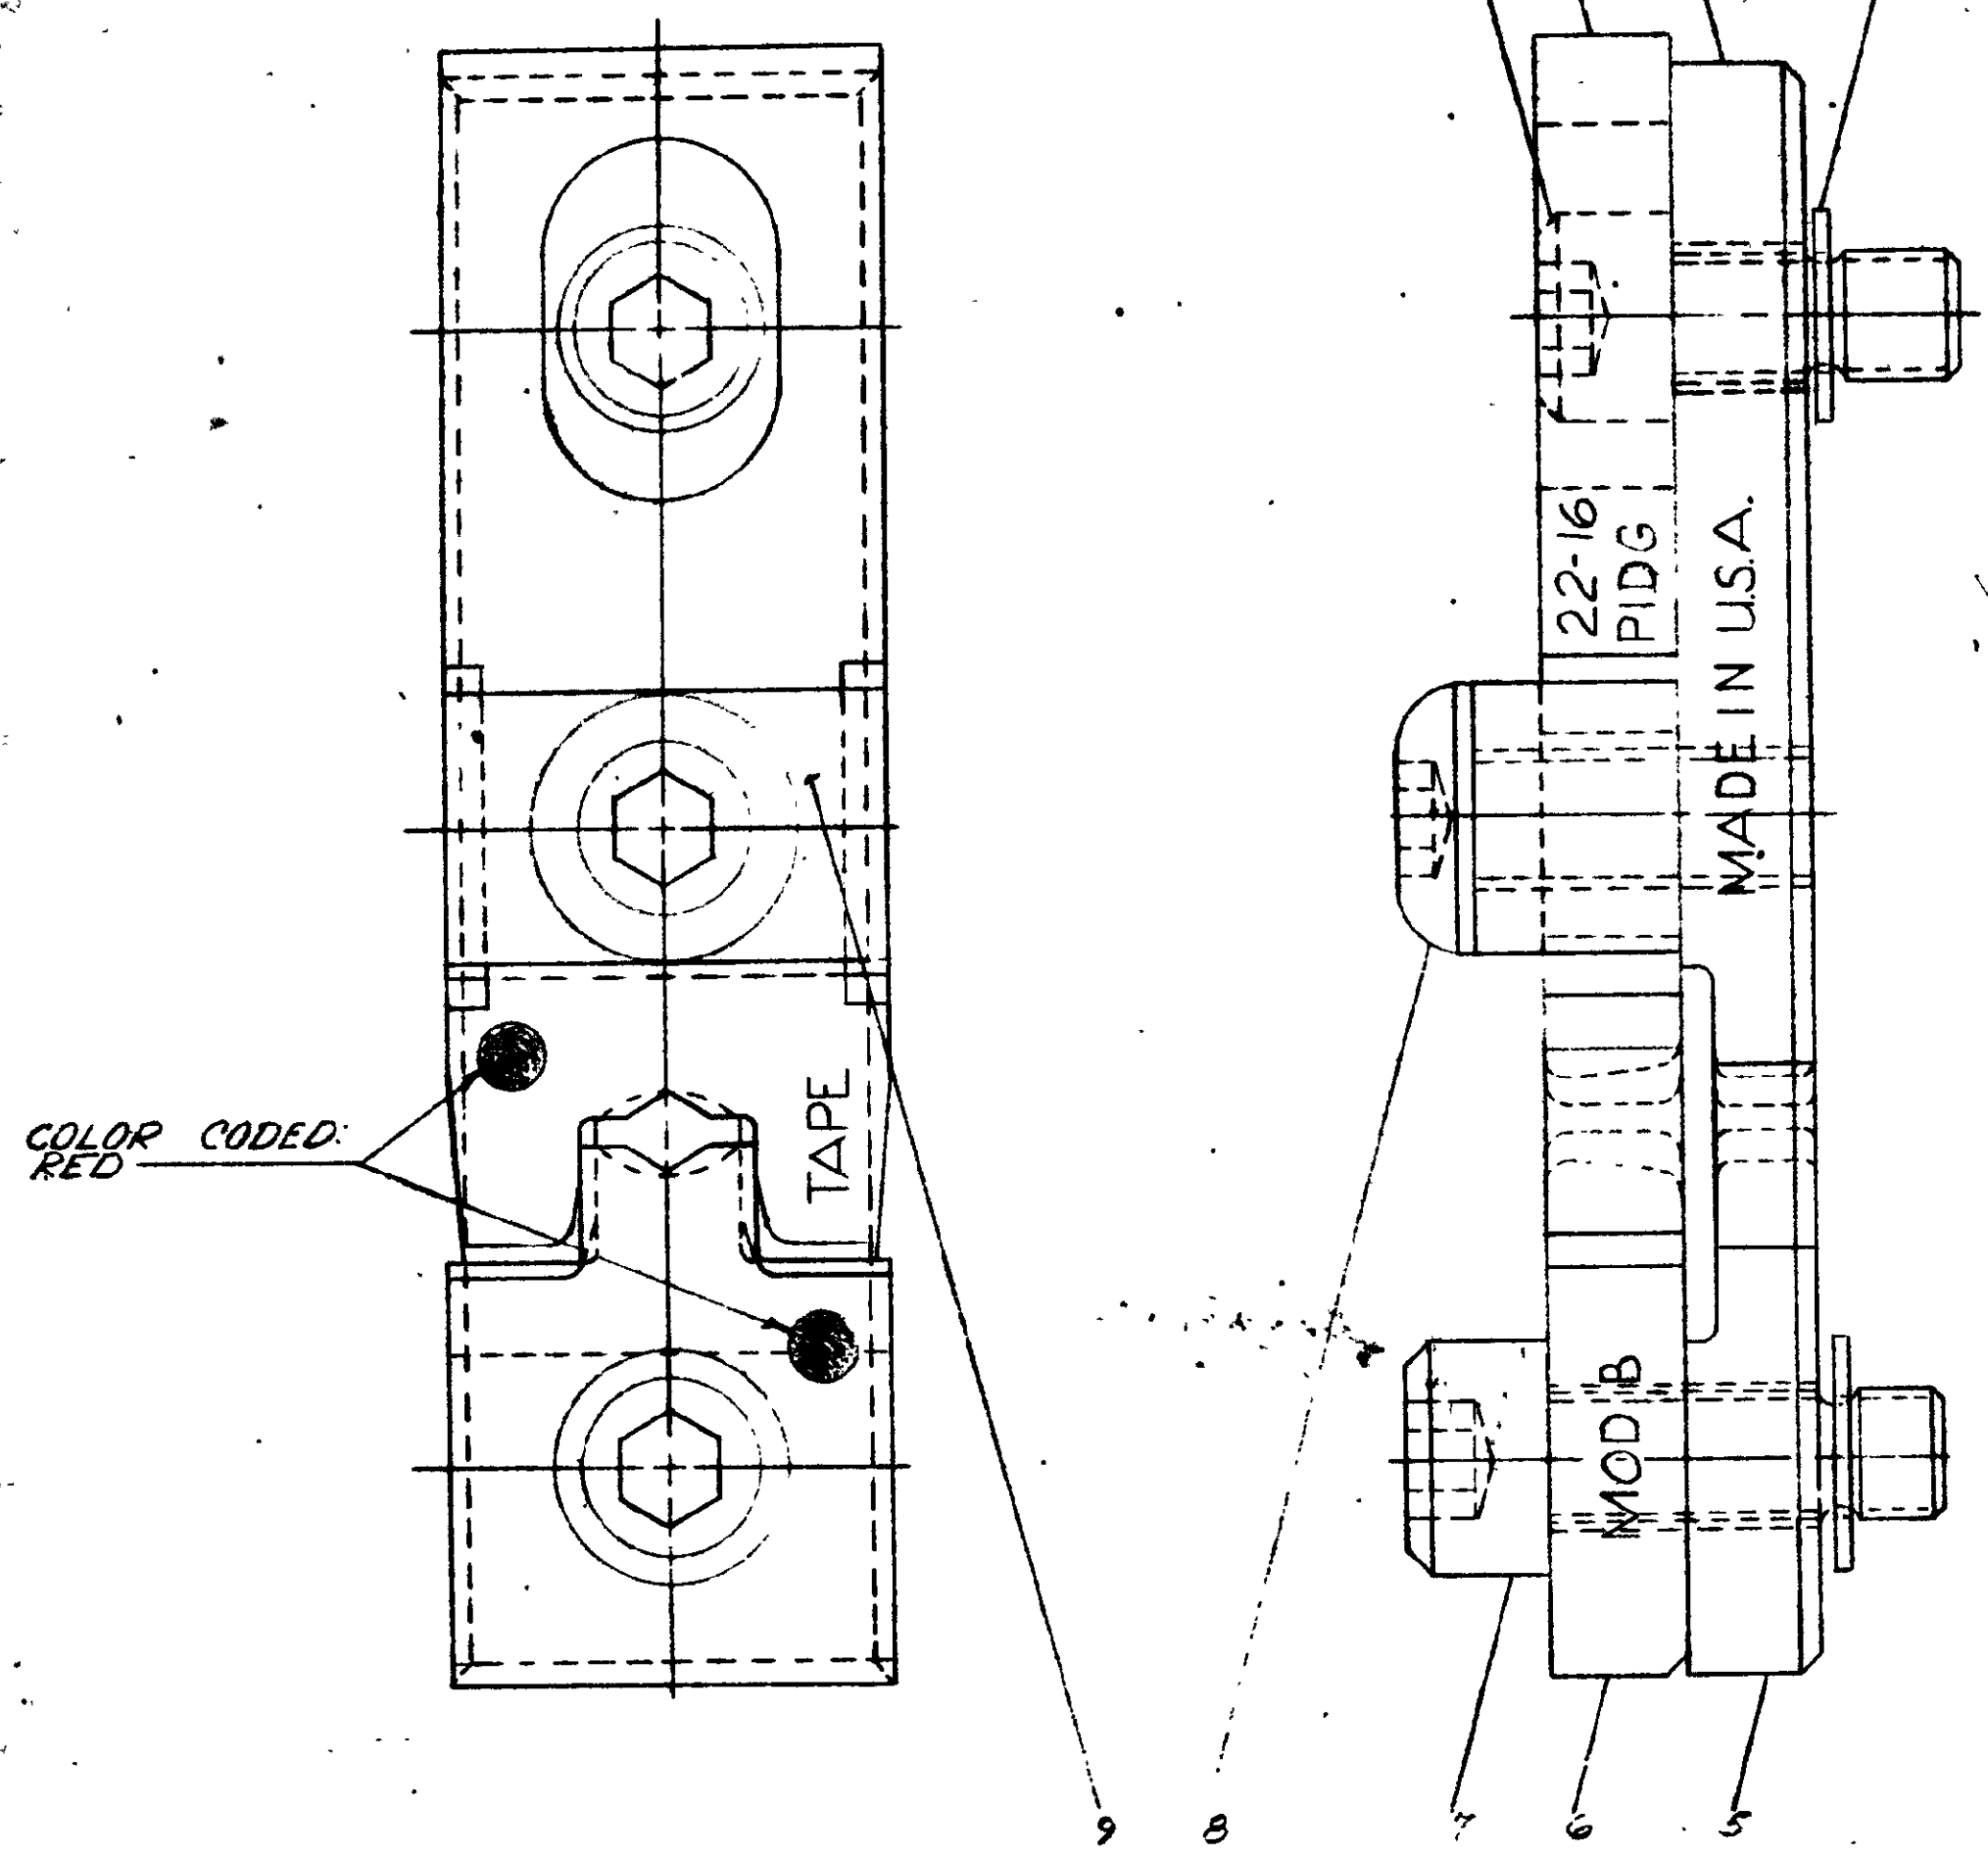

69872

INSULATION CRIMP BARREL CRIMP
 ENLARGED VIEW OF CRIMPS

"G" DIM AT POS. #1		"C" DIM	
GO	NO GO	GO	NO GO
.030	.050	.109	.115

SUGGESTED PLUG GAGE FOR "C" DIM BARREL CRIMP

SUGGESTED PLUG GAGE FOR "G" DIM INSULATION CRIMP

PLUG GAGE DIMENSIONS APPLY WHEN TOOL IS BOTTOMED BUT NOT UNDER PRESSURE.

SUPERSEDED BY IS-2423

NUMBER	NAME	REMARKS	ITEM NO.
1	307275-1	SADDLE	9
1	2-59577-9	SCREW (10-32 UNF-3A X .470 LONG)	8
1	59781-6	SCREW-SPECIAL	7
1	1-59619-7	ANVIL-INSULATION	6
1	59623-6	ANVIL	5
2	1-21046-3	RING-RETAINING	4
1	59779-2	INDENTER	3
1	307285-1	INDENTER-INSULATION	2
1	59781-2	SCREW-SPECIAL	1