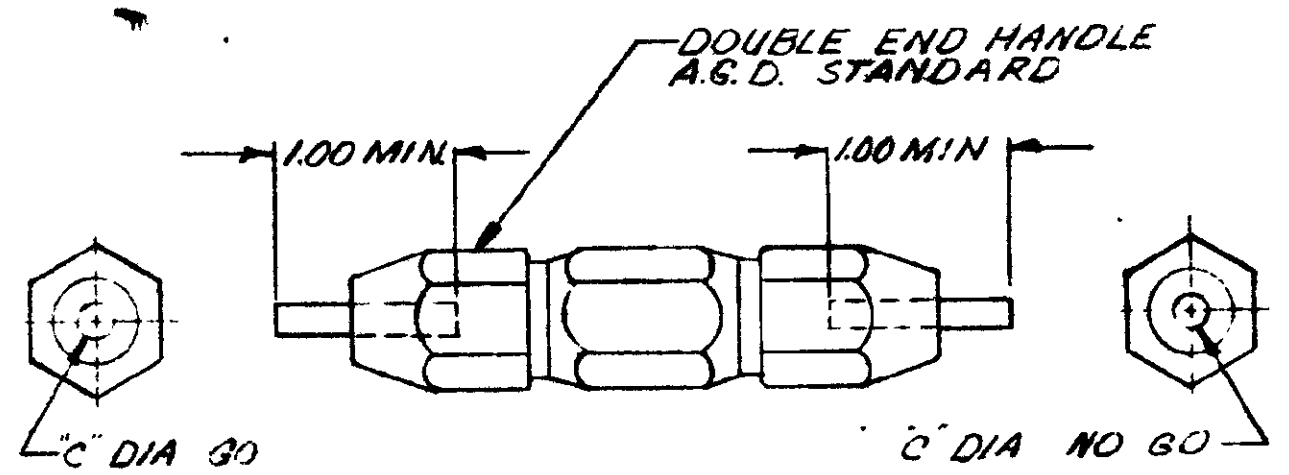

69872

INSULATION CRIMP BARREL CRIMP
 ENLARGED VIEW OF CRIMPS

"G" DIM AT POS. #1		"C" DIM	
GO	NO GO	GO	NO GO
.030	.050	.109	.115

SUGGESTED PLUG GAGE FOR "C" DIM BARREL CRIMP

SUGGESTED PLUG GAGE FOR "G" DIM INSULATION CRIMP

PLUG GAGE DIMENSIONS APPLY WHEN TOOL IS BOTTOMED BUT NOT UNDER PRESSURE.

SUPERSEDED BY IS-2423

NUMBER	NAME	REMARKS	ITEM NO.
1	307275-1	SADDLE	9
1	2-59577-9	SCREW (10-32 UNF-3A X .470 LONG)	8
1	59781-6	SCREW-SPECIAL	7
1	1-59619-7	ANVIL-INSULATION	6
1	59623-6	ANVIL	5
2	1-21046-3	RING-RETAINING	4
1	59779-2	INDENTER	3
1	307285-1	INDENTER-INSULATION	2
1	59781-2	SCREW-SPECIAL	1