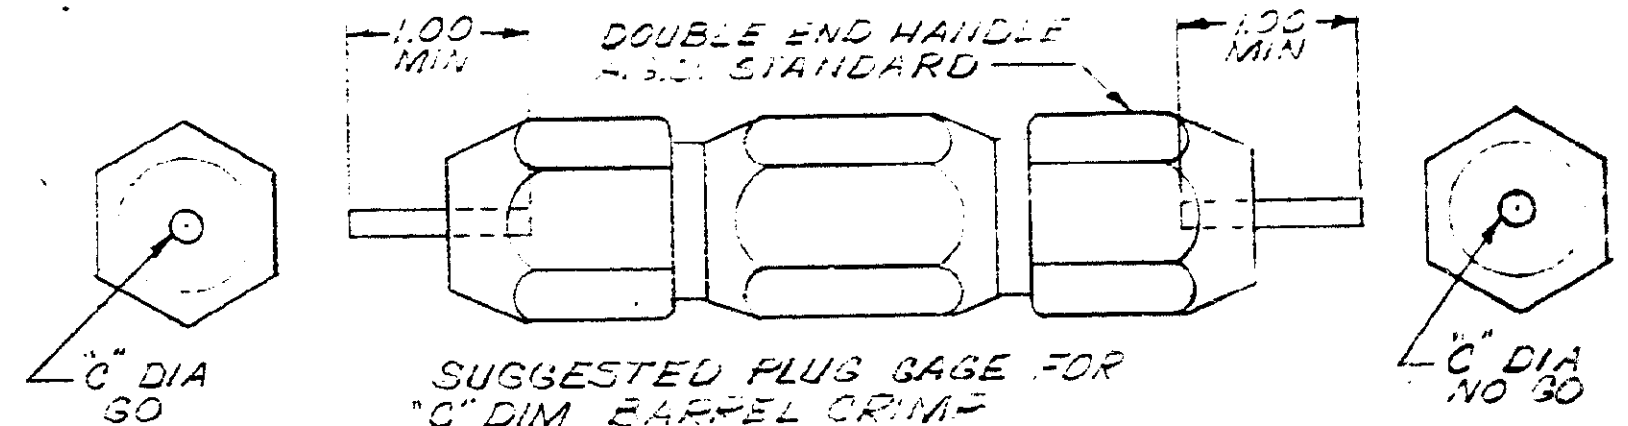

NUMBER 69874

PLUG GAGE DIMENSIONS APPLY WHEN TOOL IS BOTTOMED BUT NOT UNDER PRESSURE.

"G" DIM AT POS #1		"C" DIM.	
GO	NO GO	GO	NO GO
.064	.084	.169	.175

SUPERSEDED BY 15-2423

QTY	NUMBER	NAME	REMARKS	ITEM NO.
1	307275-2	SADDLE		9
1	2-57377-8	SCREW (10-32 UNF-3A X .562 LONG)		8
1	59781-5	SCREEN-SPECIAL		7
1	1-59619-2	ANVIL-INSULATION		6
1	59623-4	ANVIL		5
2	1-21046-3	PINS-RETAINING		4
1	59779-1	INDENTER		3
1	307276-1	INDENTER-INSULATION		2
1	59781-1	SCREW-SPECIAL		1

REQUIRED PER ASSEMBLY	NUMBER	NAME	REMARKS	ITEM NO.
©1969 BY AMP INCORPORATED. ALL RIGHTS RESERVED. AMP PRODUCTS COVERED BY PATENTS AND/OR PATENTS PENDING.				
DATE: E. Shenfeld 11-24-69 BY: J.P. Jurgens 12-1-69 DE: J.P. Jurgens 12-1-69		MATERIAL AND FINISH: WIRE - RANGE - INSULATION 12-10 TOLERANCE EXCEPT AS NOTED ± .015 SCALE: 4-1 LOC: MCG NO. 69874 NAME: DIE ASSEMBLY MOD B		
DESCRIPTION		CUSTOMER COPY REFERENCE ONLY		
		AMP INCORPORATED HARRISBURG, PENNA. USED ON 69875 PRE-INSUL DIAMOND GRIP CONFINED-CRESCENT		