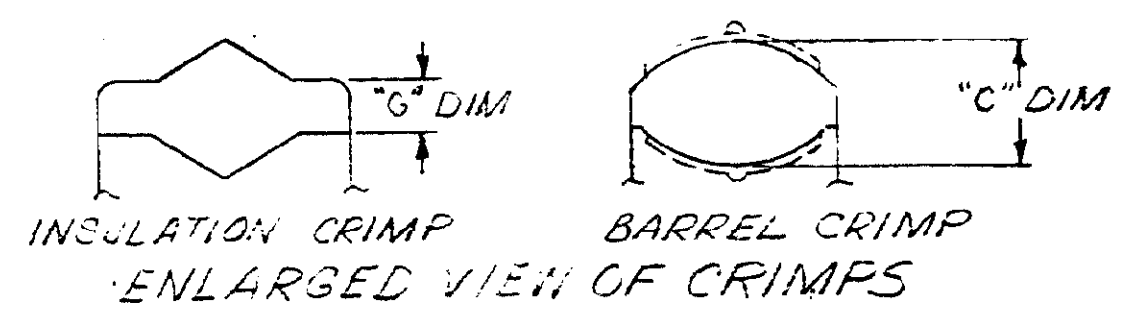

NUMBER 69874

PLUG GAGE DIMENSIONS APPLY WHEN TOOL IS BOTTOMED BUT NOT UNDER PRESSURE.

"G" DIM AT POS #1		"C" DIM.	
GO	NO GO	GO	NO GO
.064	.084	.169	.175