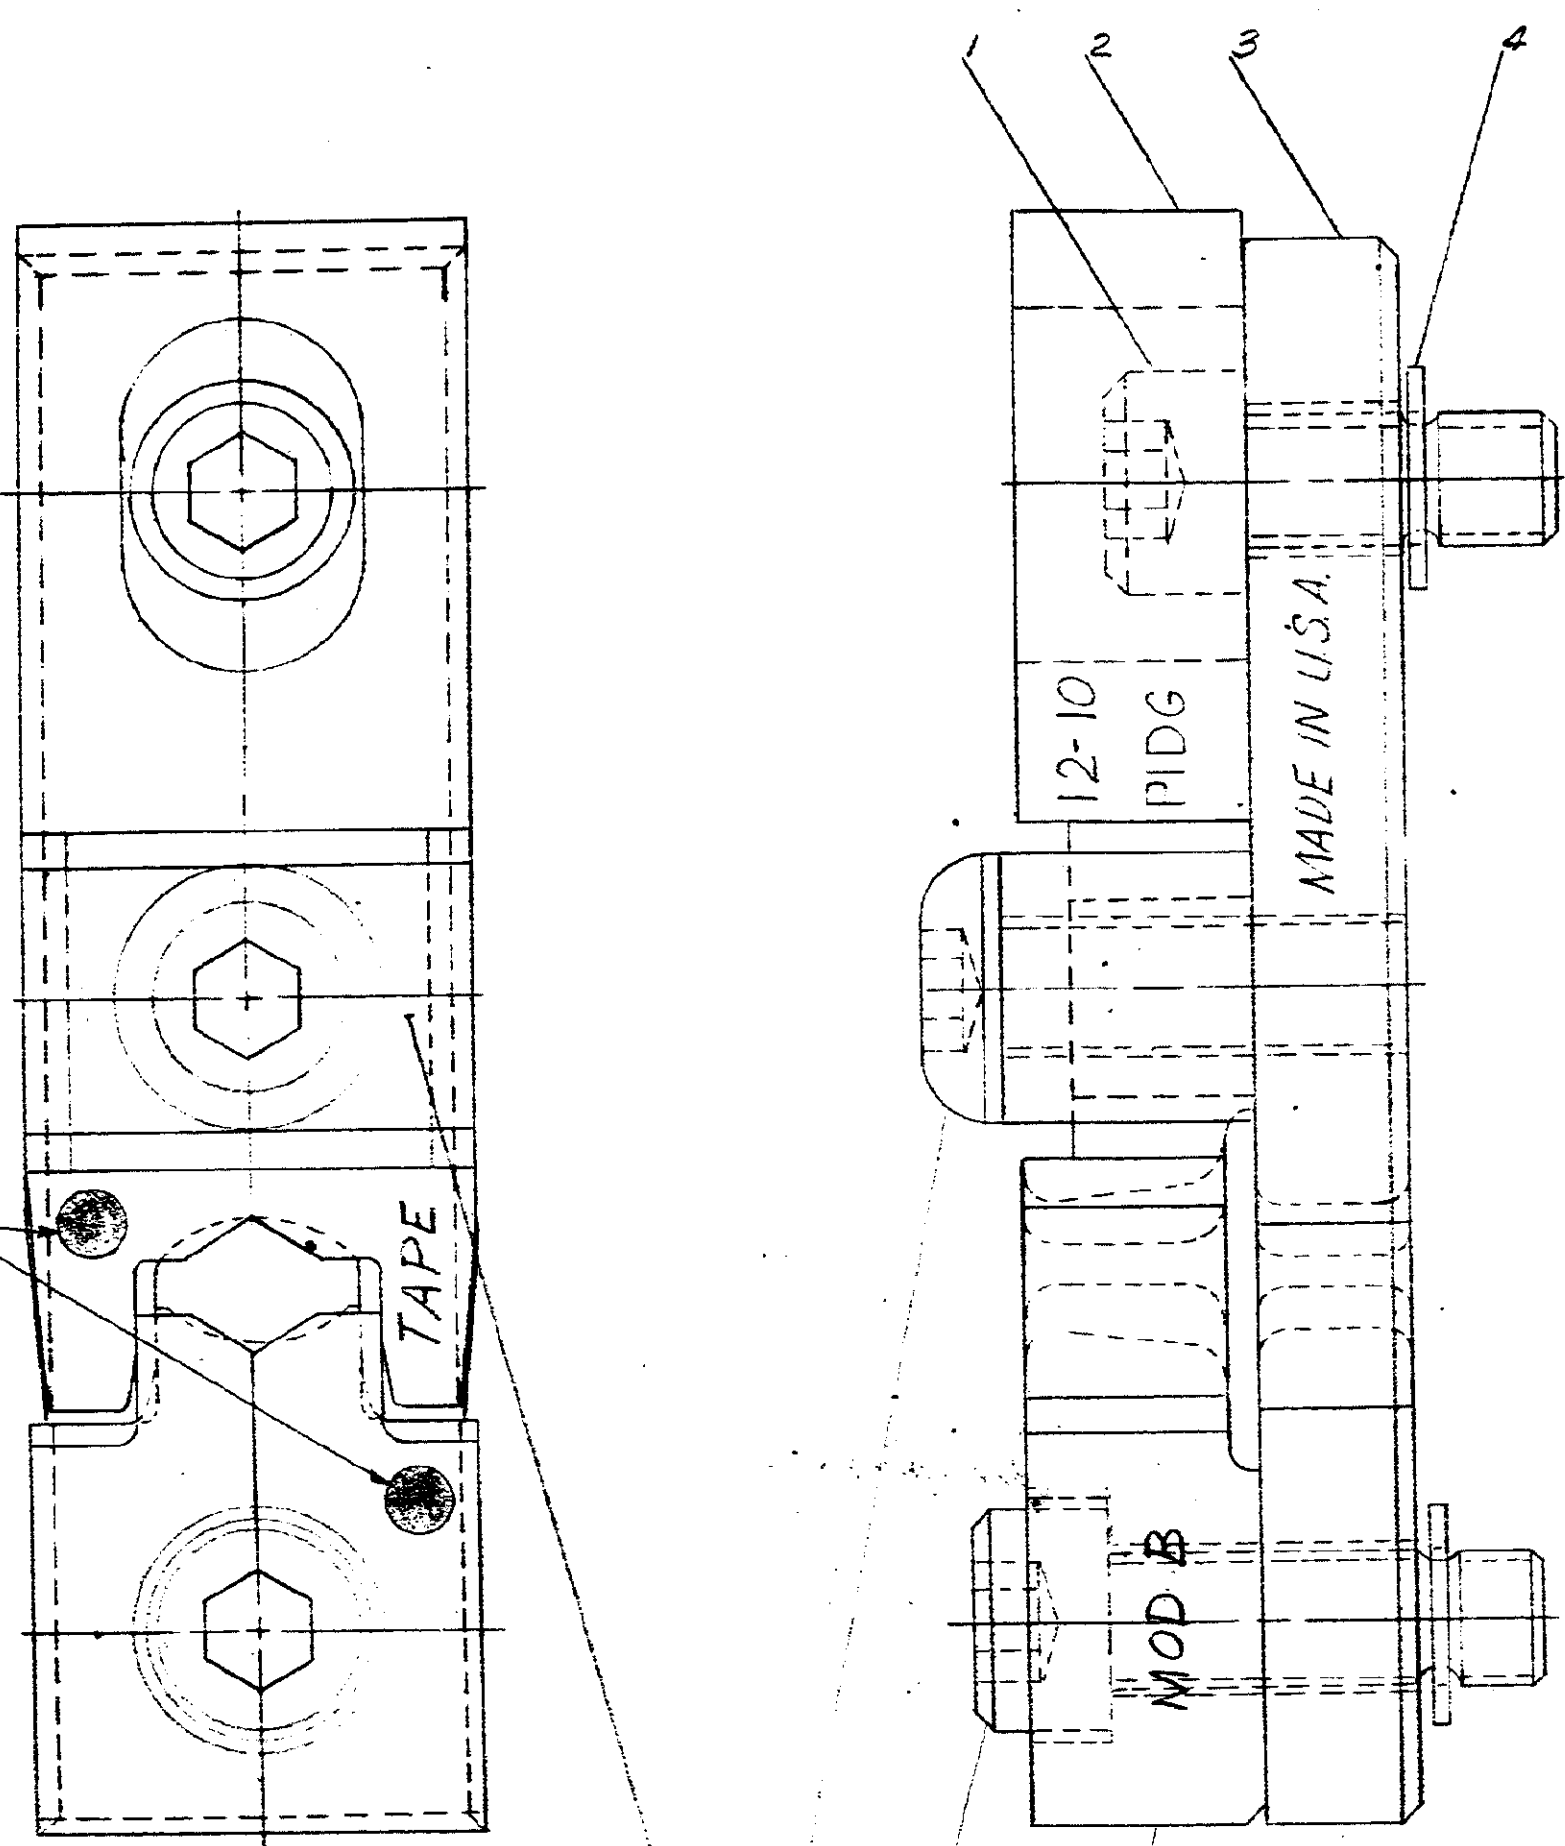

NUMBER 69874

PLUG GAGE DIMENSIONS APPLY WHEN TOOL IS BOTTOMED BUT NOT UNDER PRESSURE.

"G" DIM AT POS #1		"C" DIM.	
GO	NO GO	GO	NO GO
.064	.084	.169	.175

SUPERSEDED BY 15-2423

QTY	NUMBER	NAME	REMARKS	ITEM NO.
1	307275-2	SADDLE		9
1	2-57377-8	SCREW (10-32 UNF-3A X .562 LONG)		8
1	59781-5	SCREEN-SPECIAL		7
1	1-59619-2	ANVIL-INSULATION		6
1	59623-4	ANVIL		5
2	1-21046-3	PINS-RETAINING		4
1	59779-1	INDENTER		3
1	307276-1	INDENTER-INSULATION		2
1	59781-1	SCREW-SPECIAL		1

REQUIRED PER ASSEMBLY	NUMBER	NAME	REMARKS	ITEM NO.
©1969 BY AMP INCORPORATED. ALL RIGHTS RESERVED. AMP PRODUCTS COVERED BY PATENTS AND/OR PATENTS PENDING.				
DATE: E. Shenfeld 11-24-69 BY: J.P. Jurgens 12-1-69 DE: J.P. Jurgens 12-1-69		MATERIAL AND FINISH: WIRE - RANGE - INSULATION 12-10 TOLERANCE EXCEPT AS NOTED ± .015 SCALE: 4-1 LOC: MCG NO. 69874 NAME: DIE ASSEMBLY MOD B		
DESCRIPTION		CUSTOMER COPY REFERENCE ONLY		
		AMP INCORPORATED HARRISBURG, PENNA. USED ON 69875 PRE-INSUL DIAMOND GRIP CONFINED-CRESCENT		

REV	REVISION RECORD	DATE
1		7-28-69
2		12-1-69

DIMENSIONS IN INCHES DO NOT SCALE PRINT