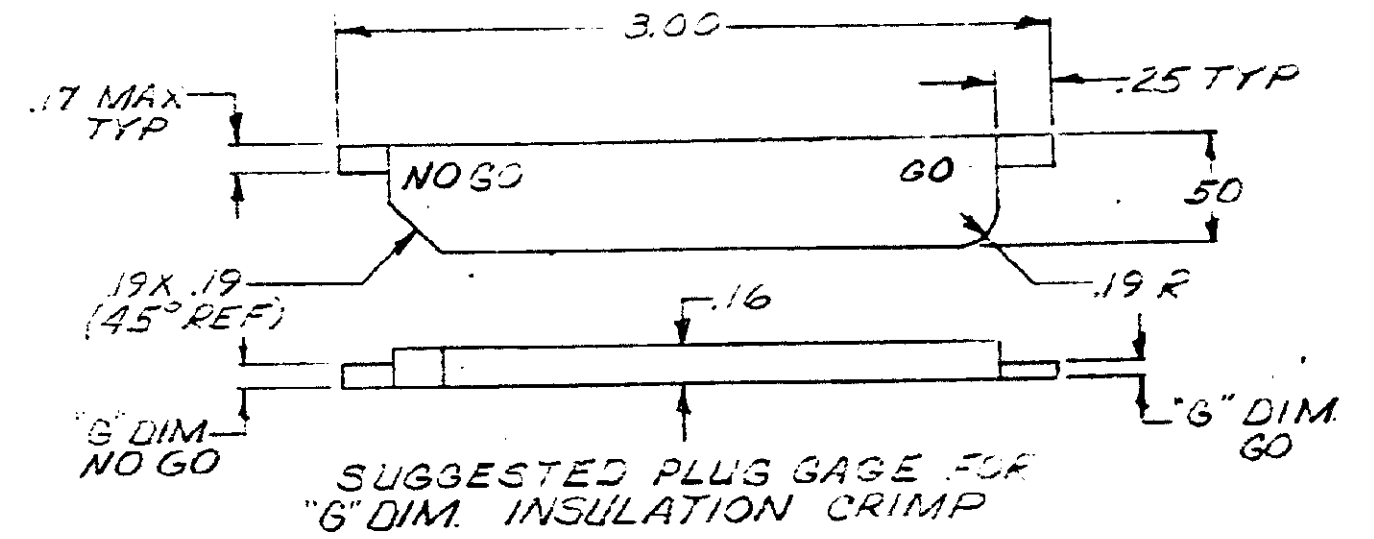

NUMBER 69874

PLUG GAGE DIMENSIONS APPLY WHEN TOOL IS BOTTOMED BUT NOT UNDER PRESSURE.

"G" DIM AT POS #1		"C" DIM.	
GO	NO GO	GO	NO GO
.064	.084	.169	.175

SUPERSEDED BY 15-2423

QTY	NUMBER	NAME	REMARKS	ITEM NO.
1	307275-2	SADDLE		9
1	2-57377-8	SCREW (10-32 UNF-3A X .562 LONG)		8
1	59781-5	SCREEN-SPECIAL		7
1	1-59619-2	ANVIL-INSULATION		6
1	59623-4	ANVIL		5
2	1-21046-3	PINS-RETAINING		4
1	59779-1	INDENTER		3
1	307276-1	INDENTER-INSULATION		2
1	59781-1	SCREW-SPECIAL		1

REQUIRED PER ASSEMBLY	NUMBER	NAME	REMARKS	ITEM NO.
©1969 BY AMP INCORPORATED. ALL RIGHTS RESERVED. AMP PRODUCTS COVERED BY PATENTS AND/OR PATENTS PENDING.				
DATE: E. Shenfeld 11-24-69 BY: J.P. Jurgens 12-1-69 DE: J.P. Jurgens 12-1-69		MATERIAL AND FINISH: WIRE - RANGE - INSULATION 12-10 TOLERANCE EXCEPT AS NOTED ± .015 SCALE: 4-1 LOC: MCG NO. 69874 NAME: DIE ASSEMBLY MOD B		
DESCRIPTION		CUSTOMER COPY REFERENCE ONLY		
		AMP INCORPORATED HARRISBURG, PENNA. USED ON 69875 PRE-INSUL DIAMOND GRIP CONFINED-CRESCENT		